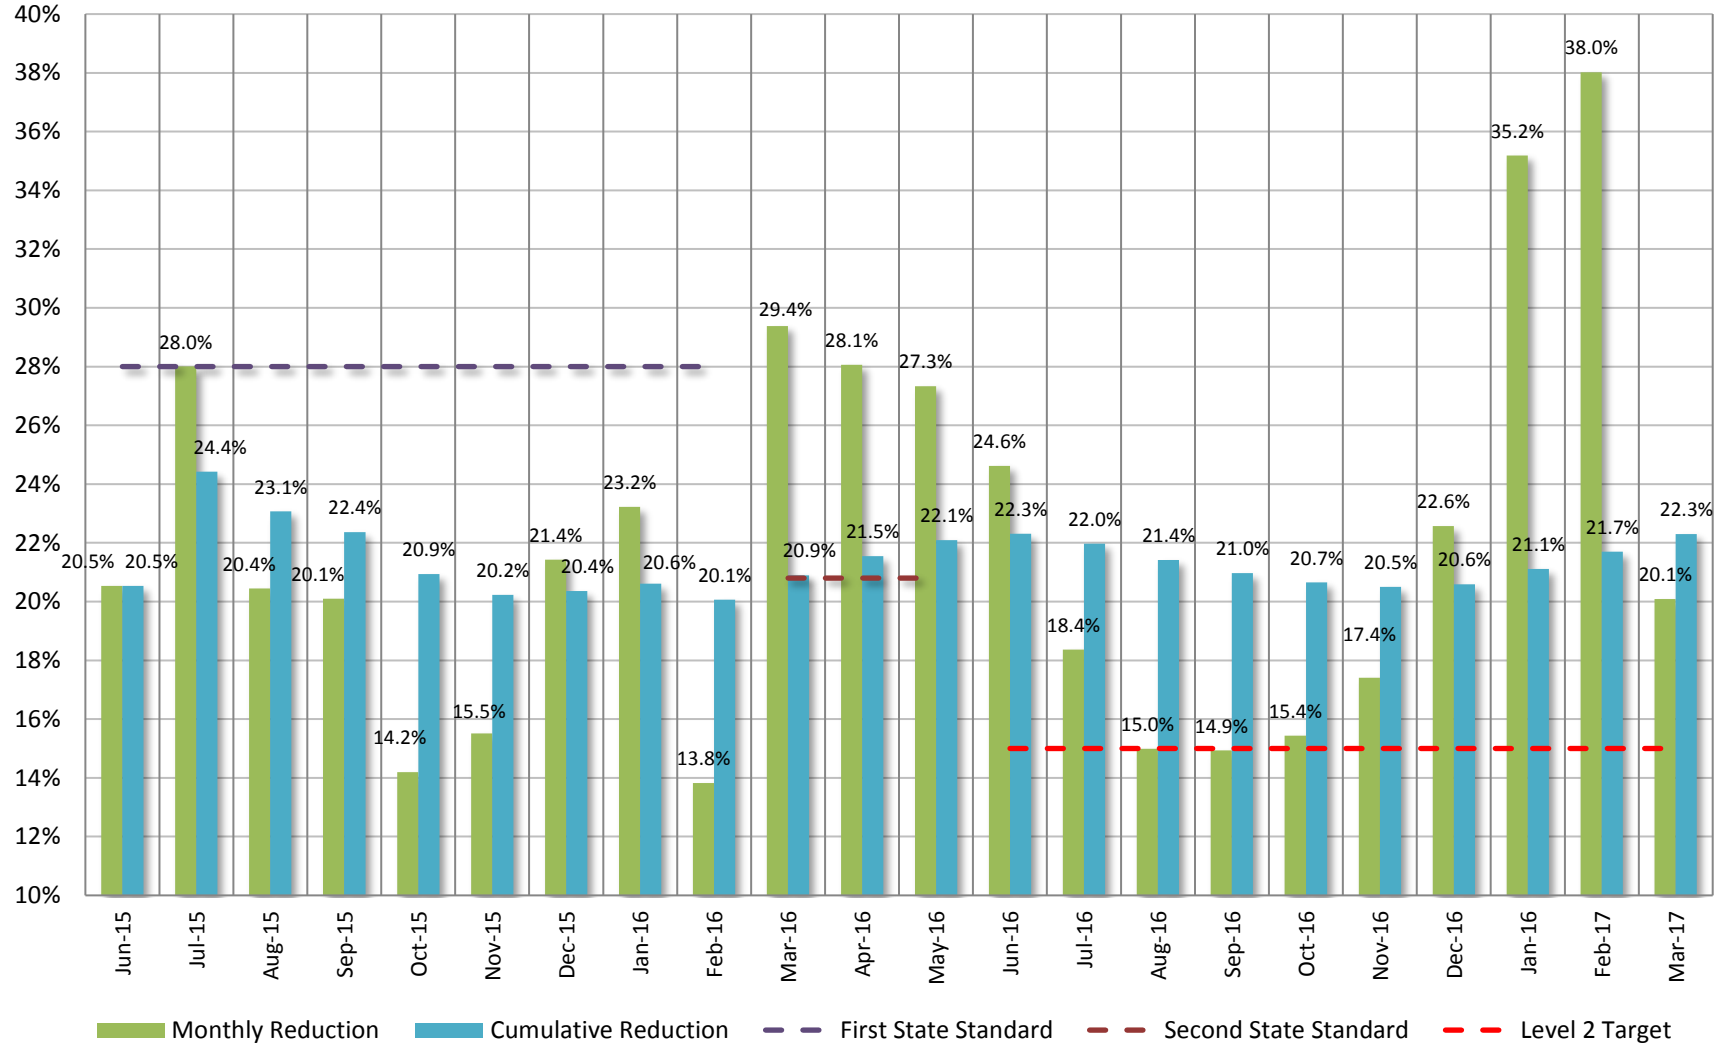

City of Newport Beach Water Use

The Statewide emergency regulations have Ended.

Reduction

Note: Per State requirements, Cumulative Reduction = Total use (June 2015 through March 2017) compared to total use for same months in 2013