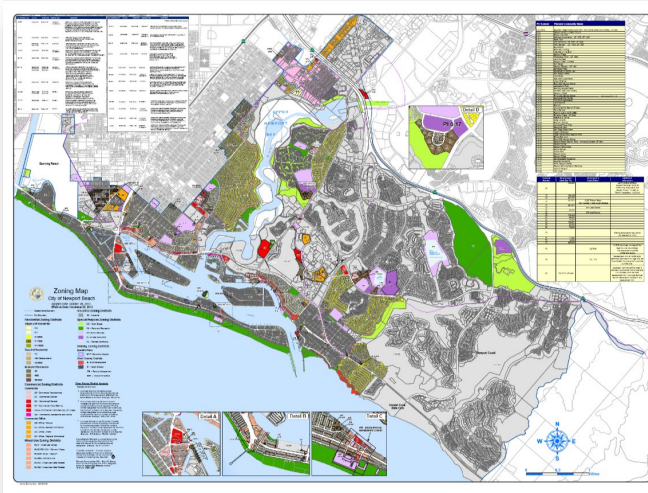

Current Zoning Map for the City of Newport Beach

PDF Version: https://www.newportbeachca.gov/Pln/Zoning_Code_Adopted/Zoning_Map.pdf

Please Note: Large file – may take a few minutes to download.

Interactive Map Version: <https://nbgis.newportbeachca.gov/NewportHTML5Viewer/?viewer=publicsite>