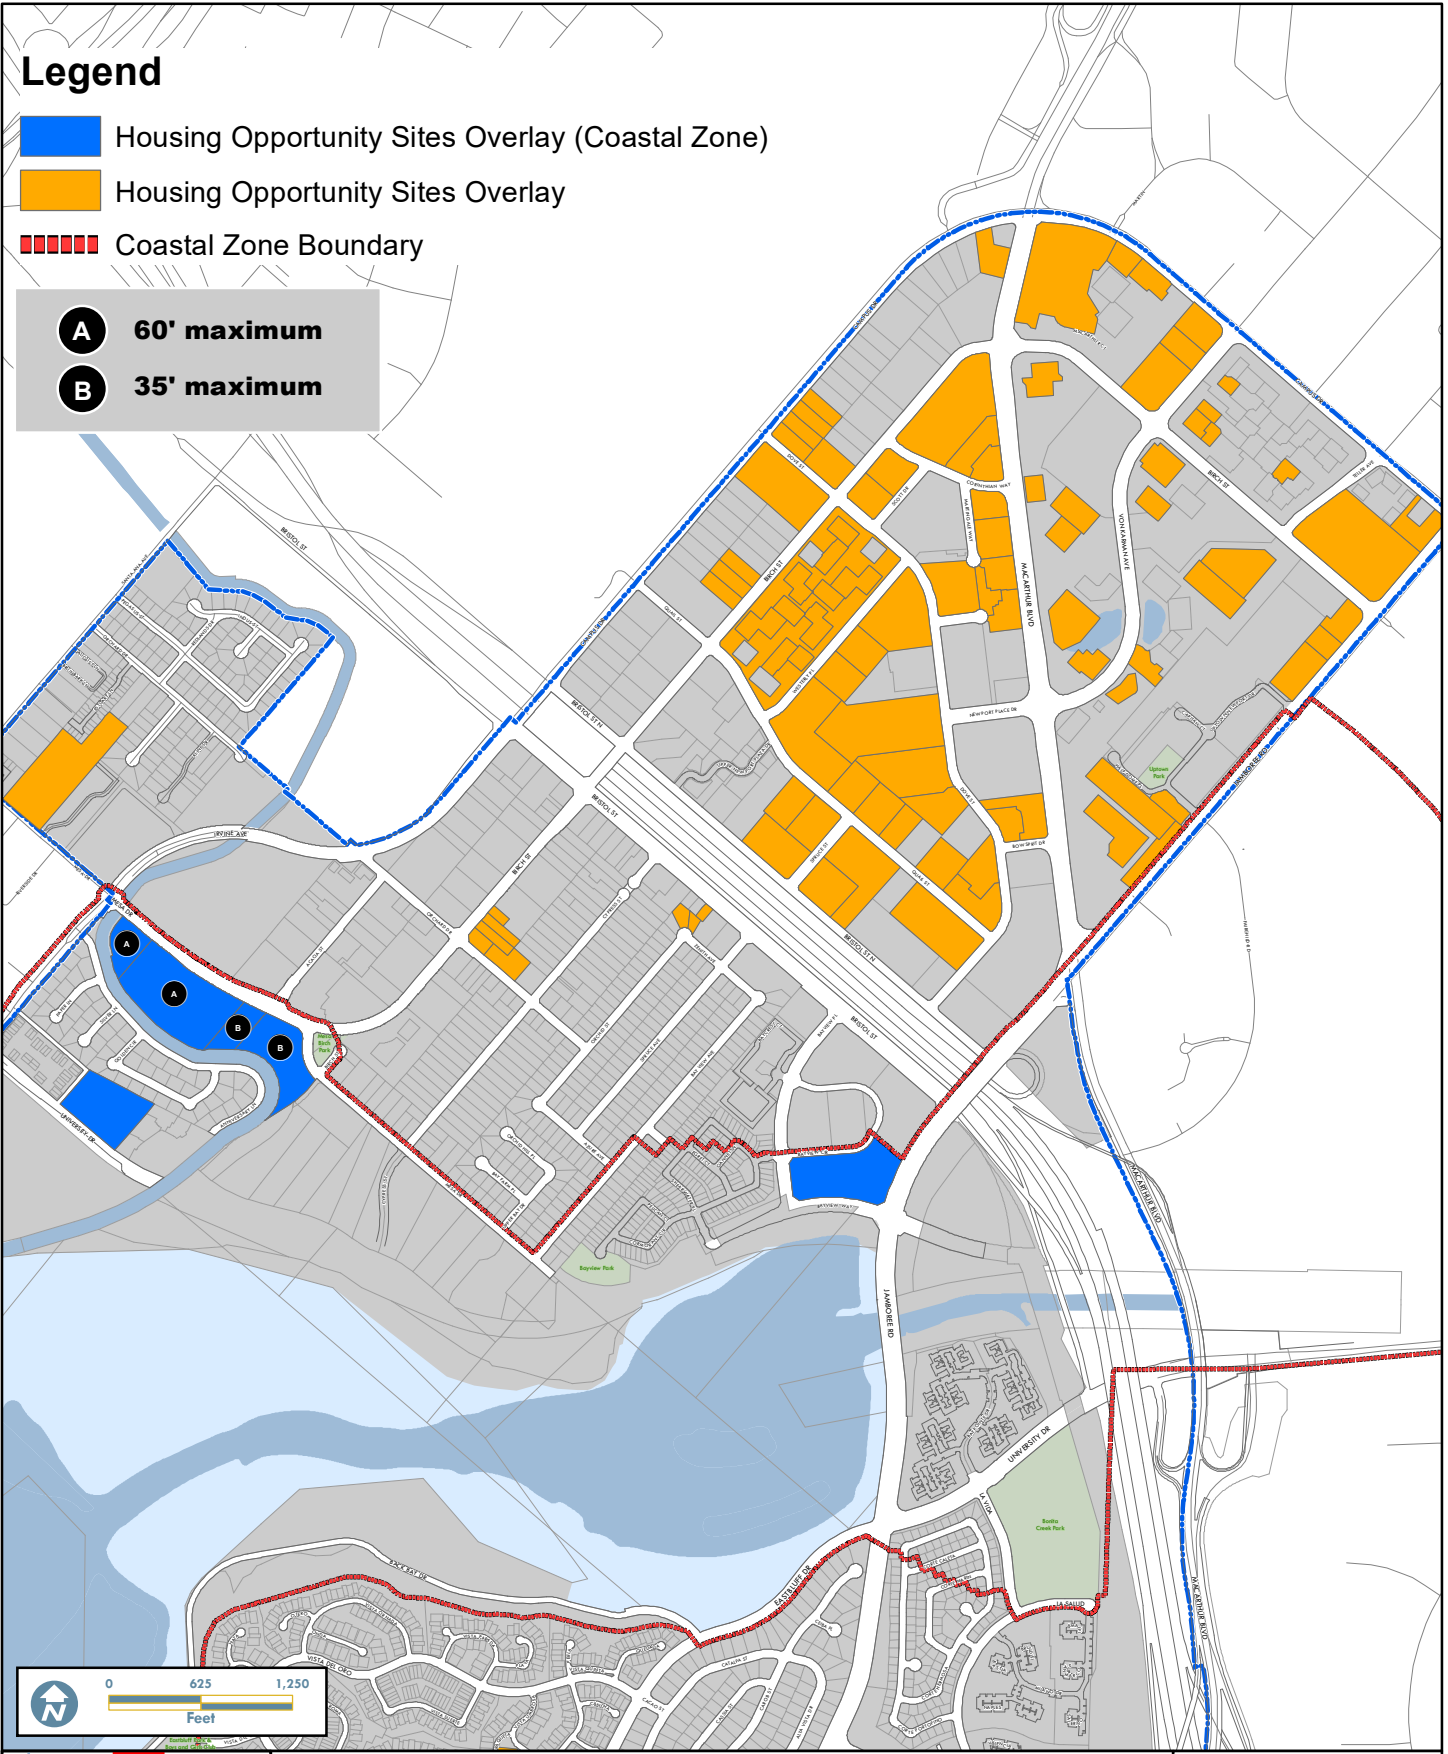

Legend

 Housing Opportunity Sites Overlay (Coastal Zone)

 Housing Opportunity Sites Overlay

 Coastal Zone Boundary

A 60' maximum

B 35' maximum

HO-1 Airport Area Environs Area

City of Newport Beach
GIS Division
October 04, 2024