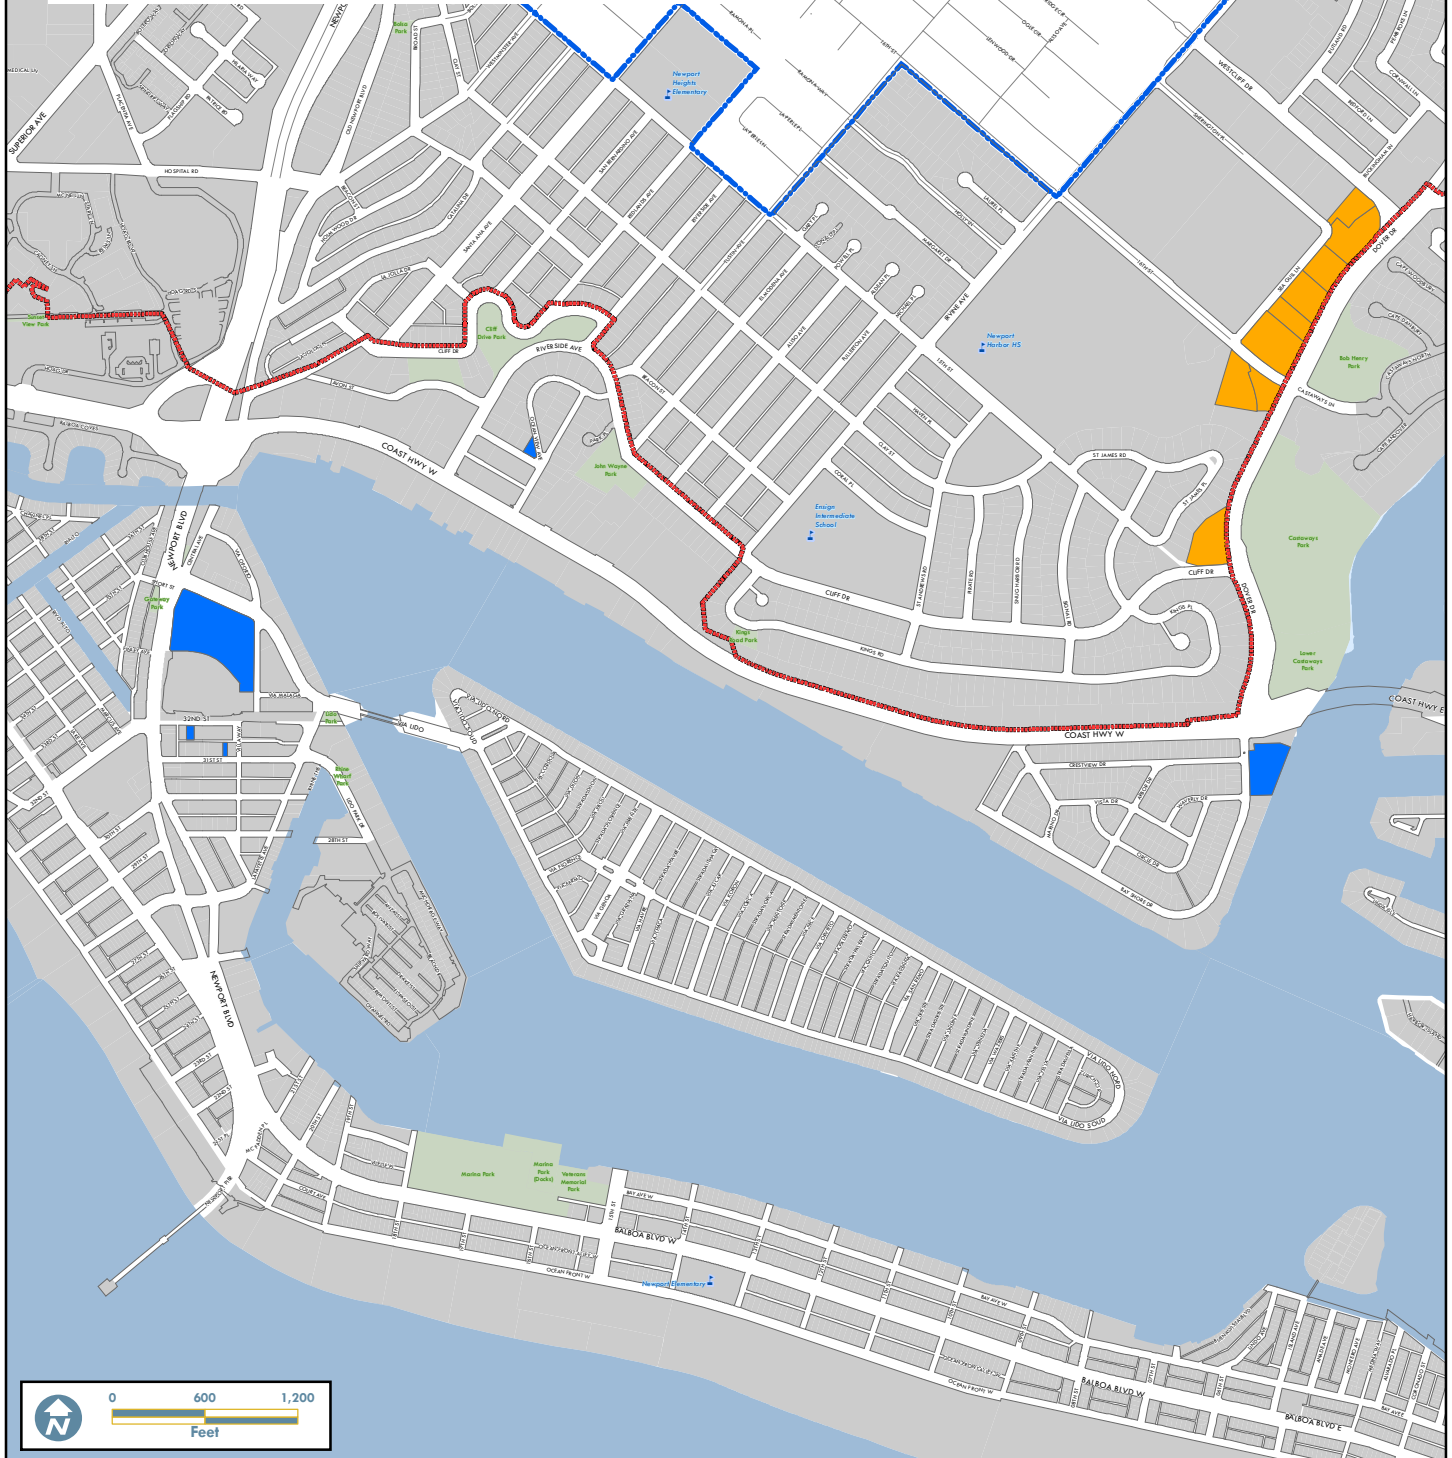

Legend

-  Housing Opportunity Sites Overlay (Coastal Zone)
-  Housing Opportunity Sites Overlay
-  Coastal Zone Boundary

HO-3 Dover-Westcliff Area

City of Newport Beach
GIS Division
October 04, 2024