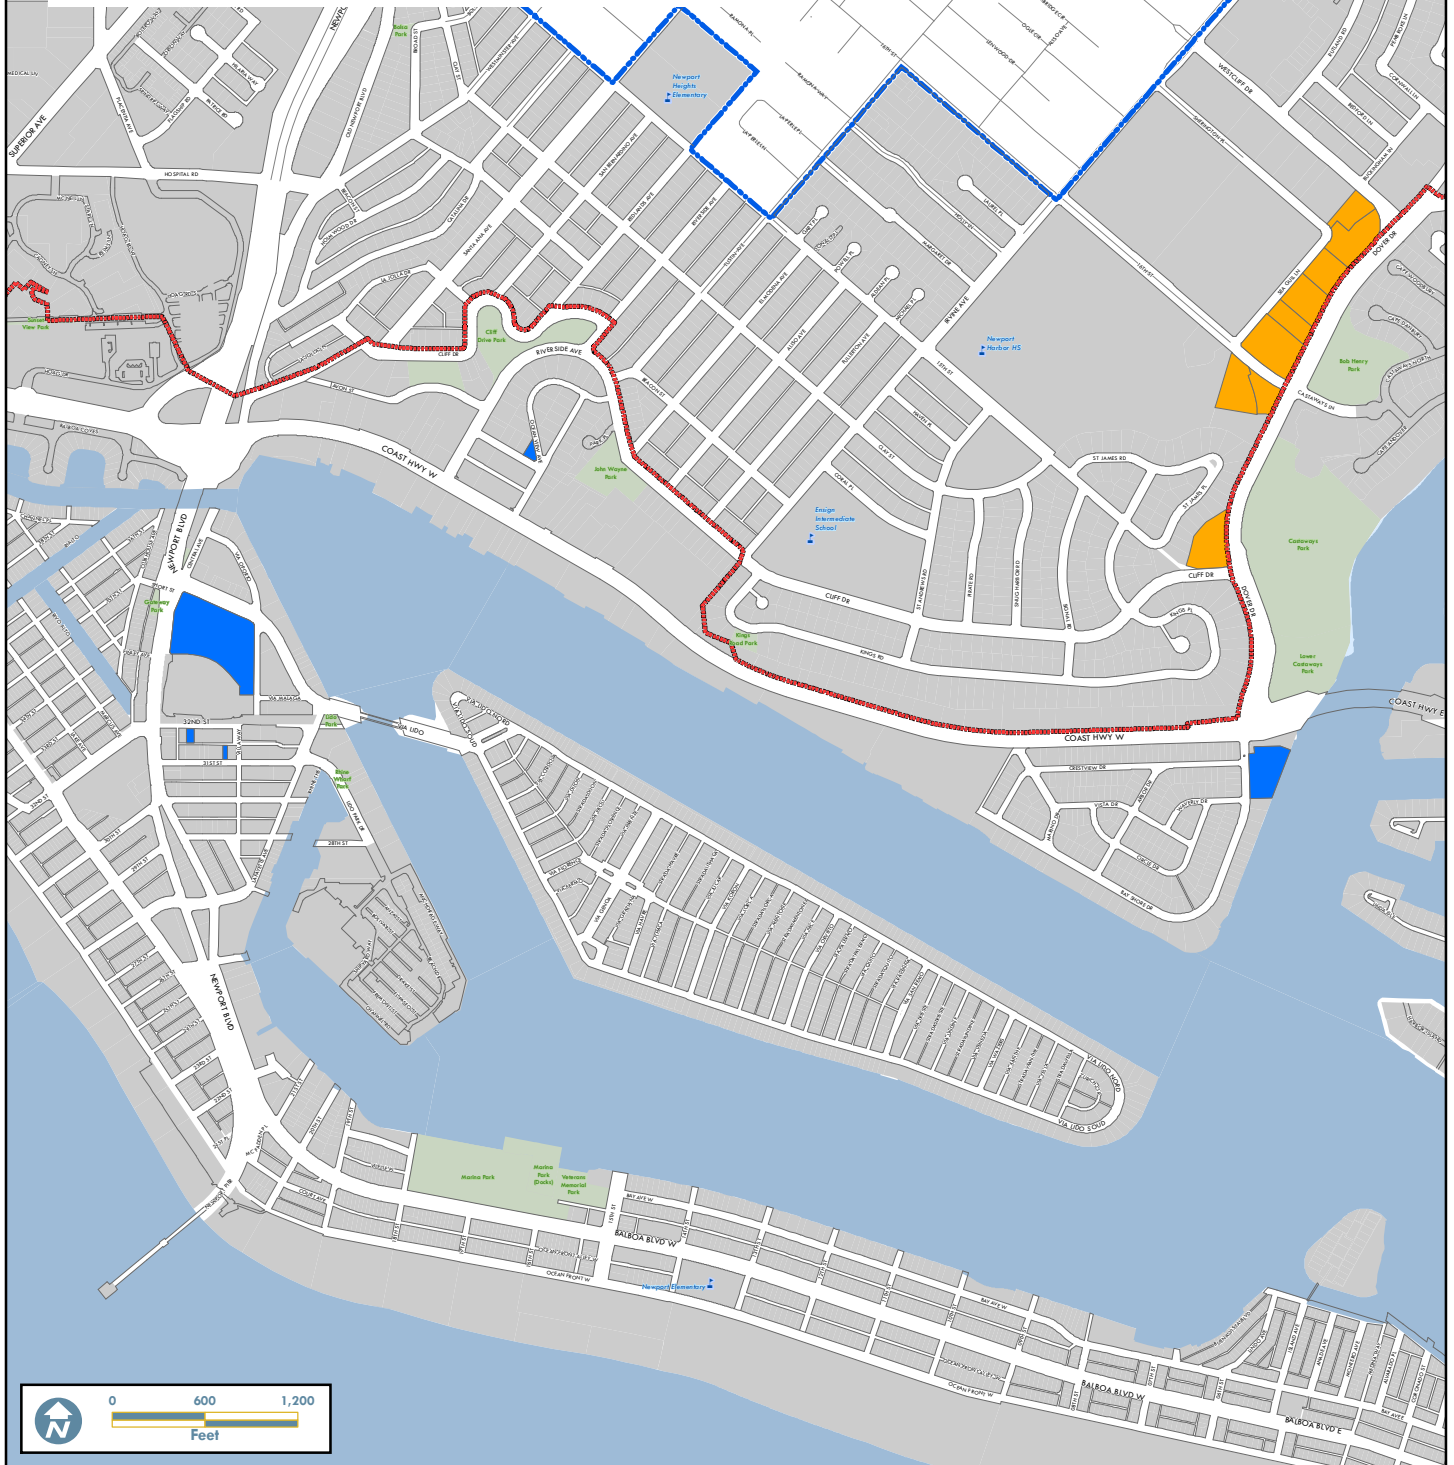

# Legend

-  Housing Opportunity Sites Overlay (Coastal Zone)
-  Housing Opportunity Sites Overlay
-  Coastal Zone Boundary

## HO-3 Dover-Westcliff Area

City of Newport Beach  
GIS Division  
October 04, 2024