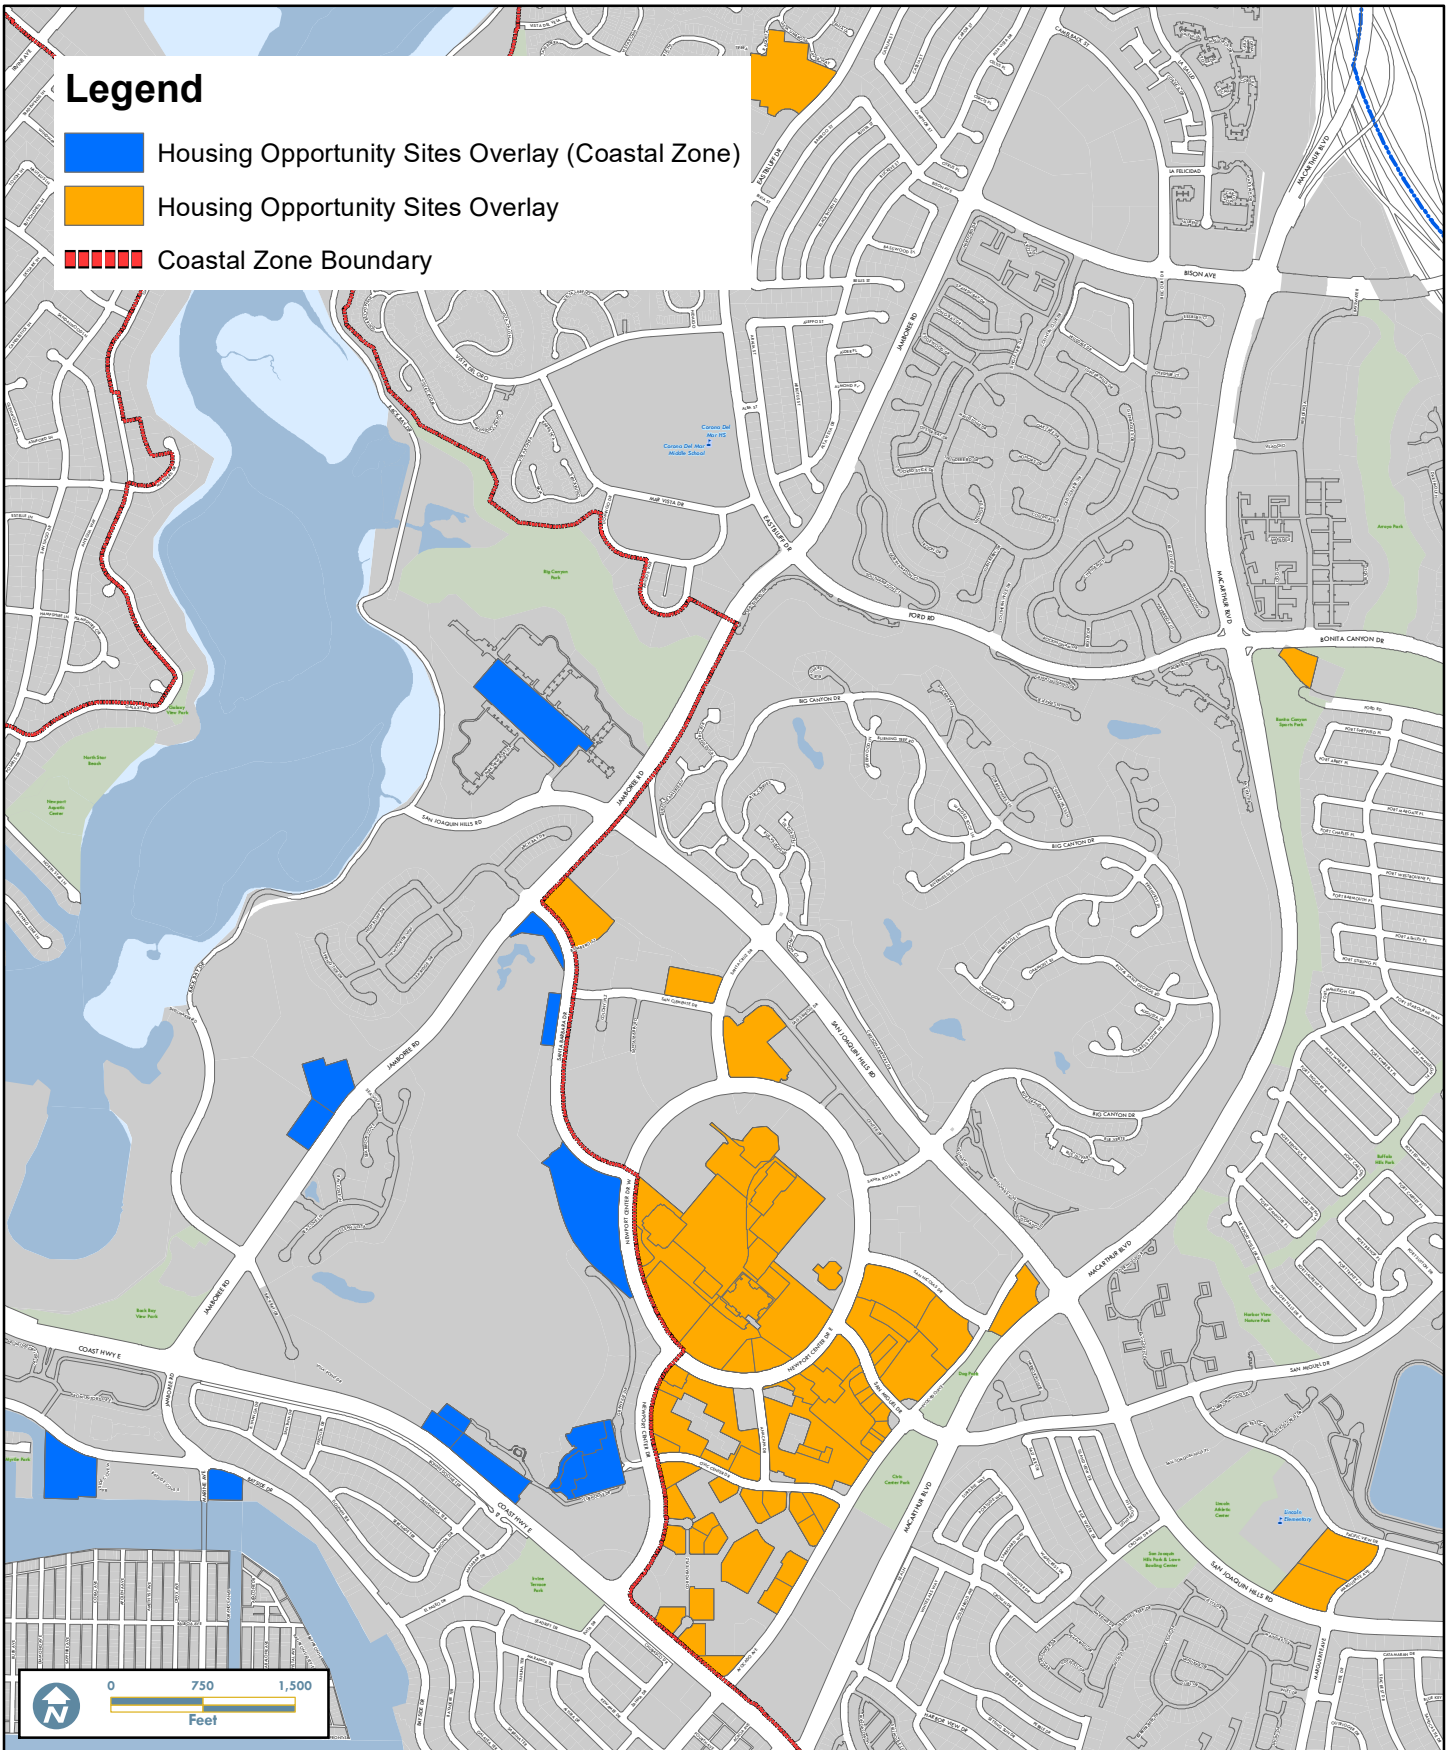

Legend

-  Housing Opportunity Sites Overlay (Coastal Zone)
-  Housing Opportunity Sites Overlay
-  Coastal Zone Boundary

HO-4 Newport Center Area

City of Newport Beach
GIS Division
October 04, 2024