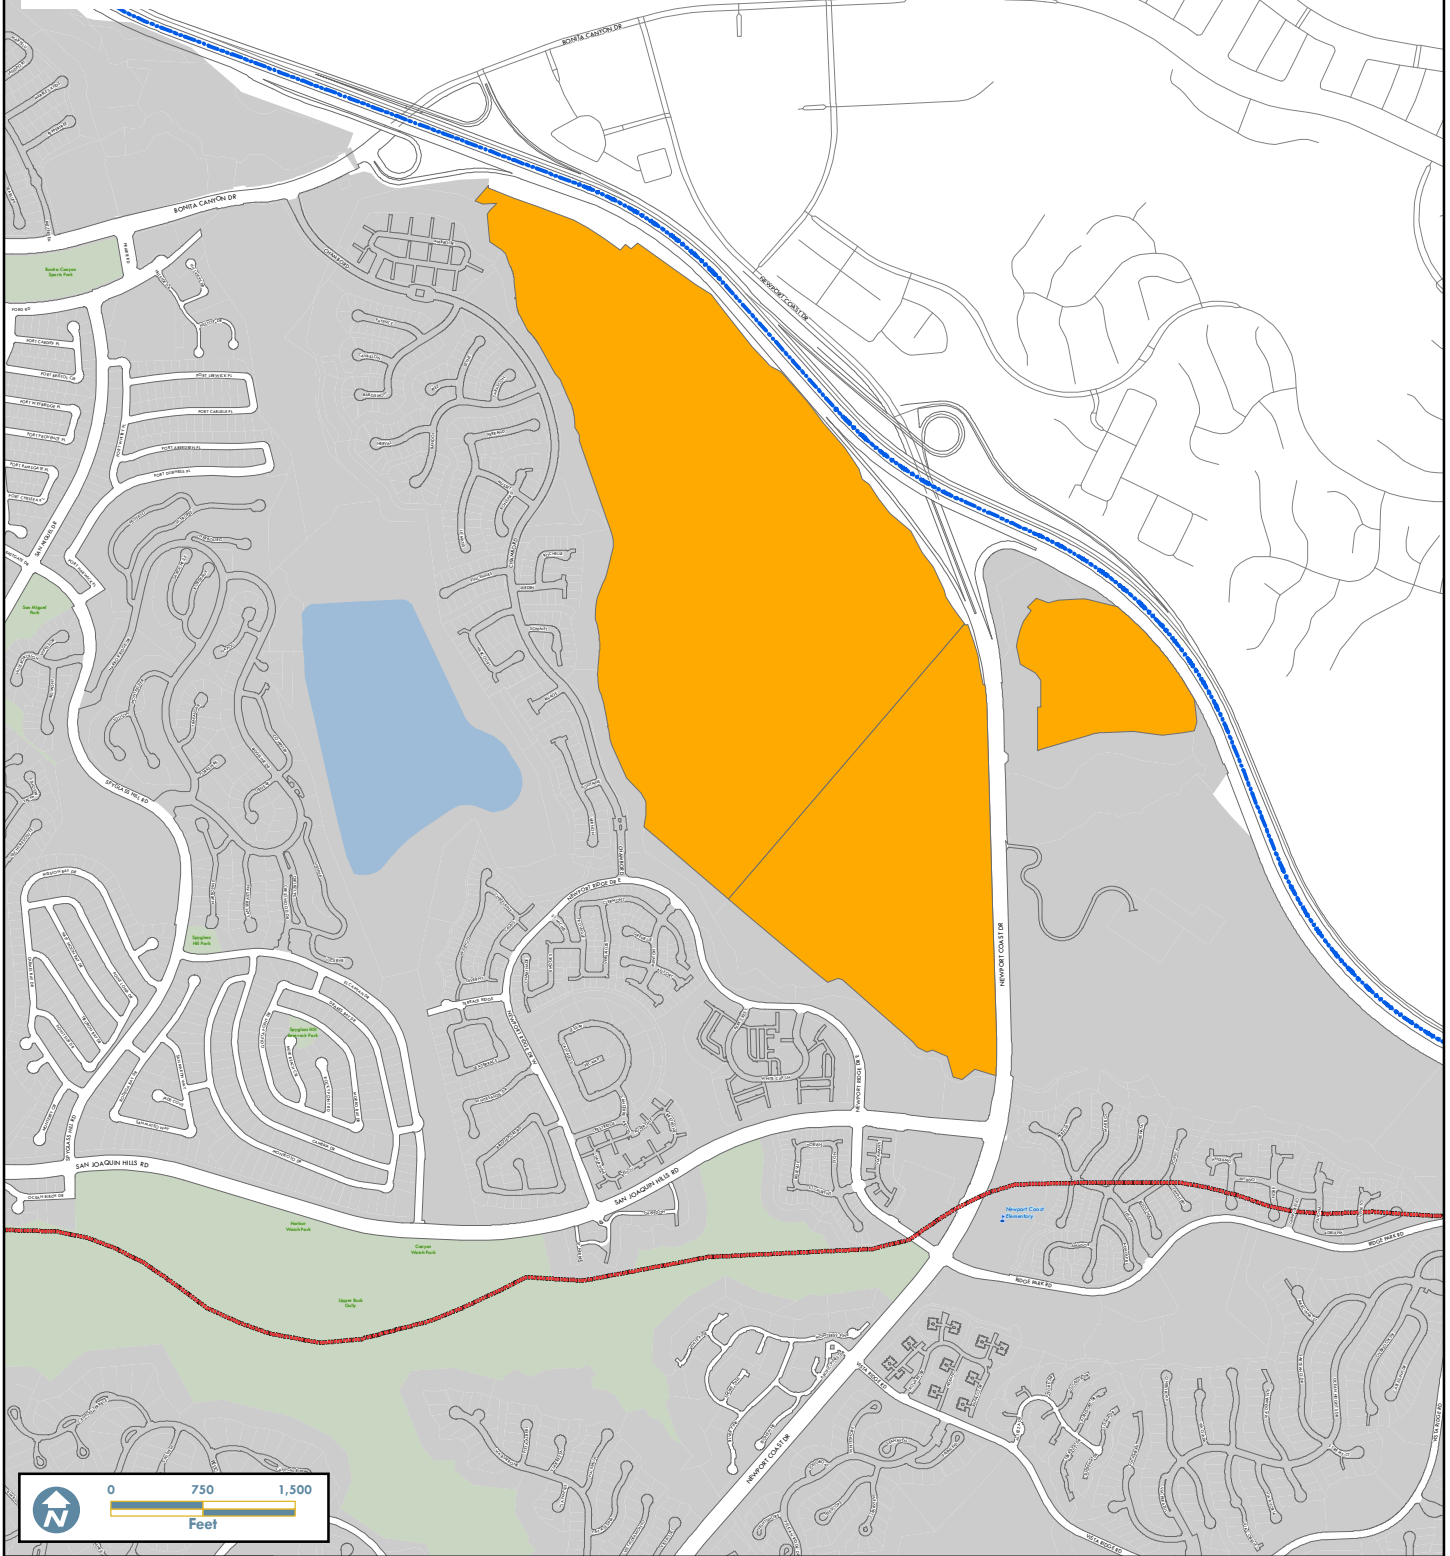

# Legend

■■■■■ Coastal Zone Boundary

■ Housing Opportunity Sites Overlay

## HO-5 Coyote Canyon Area

City of Newport Beach  
GIS Division  
October 04, 2024