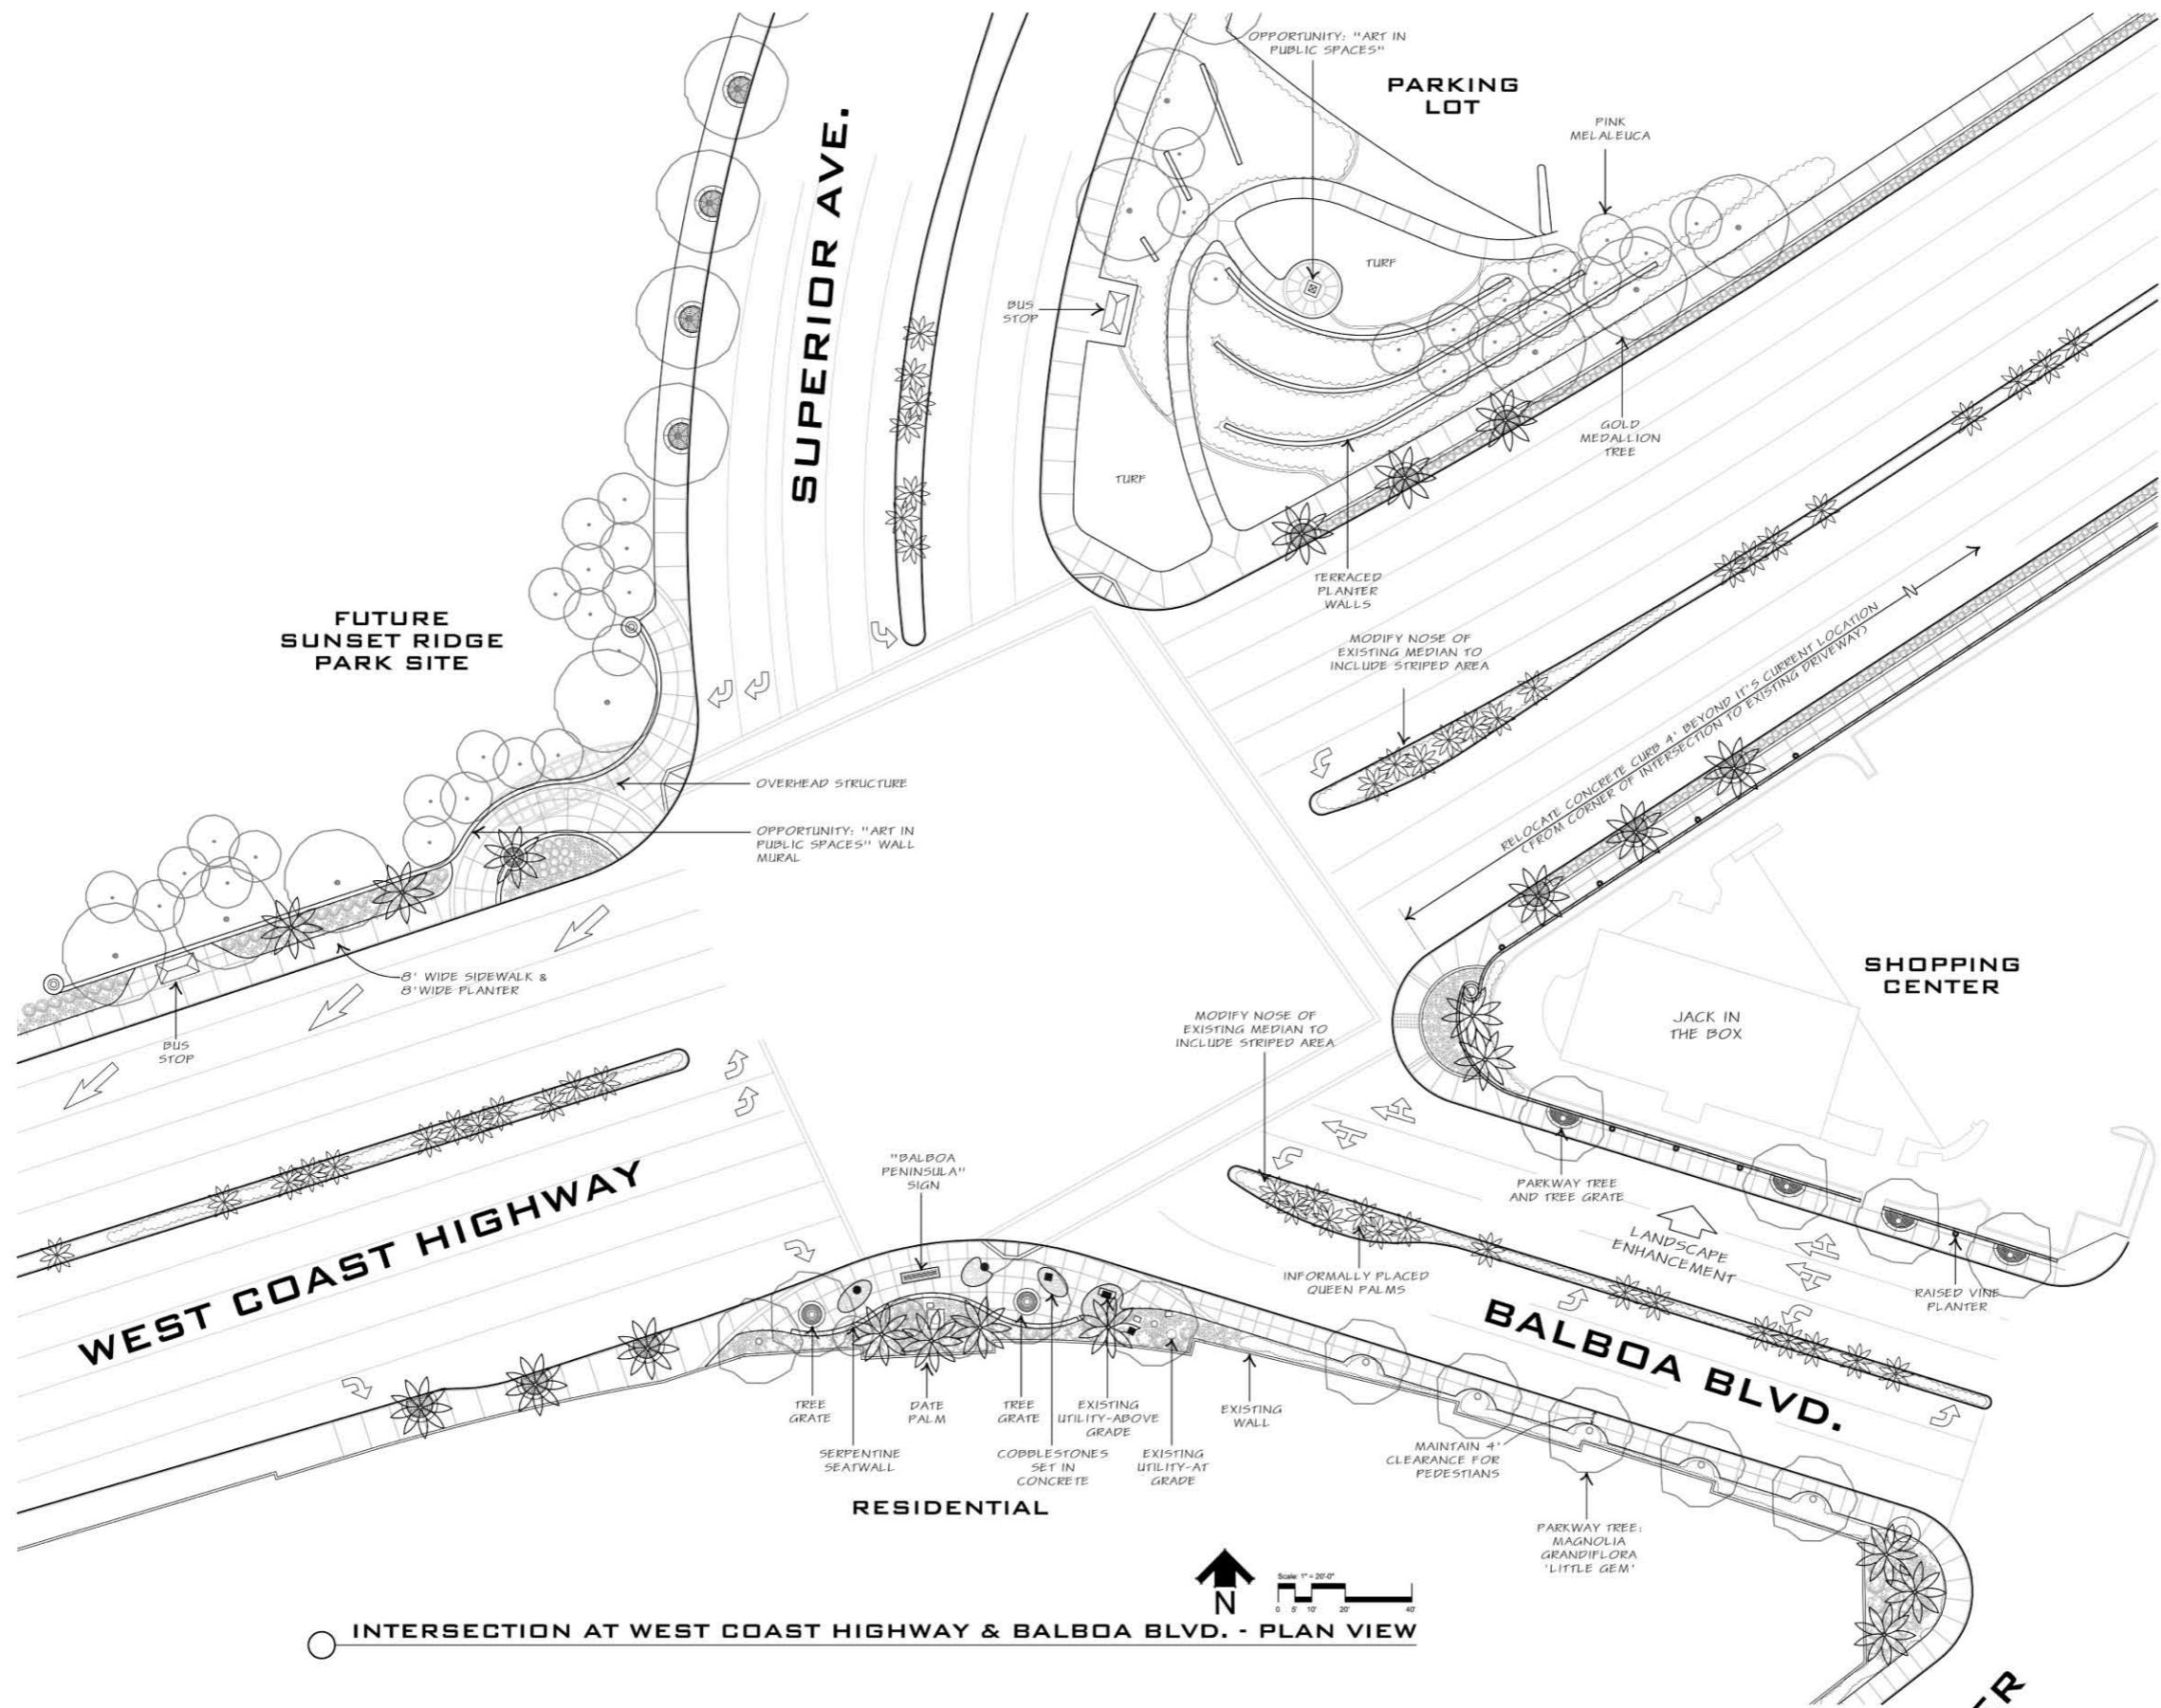

DECORATIVE SCREEN AND BARRIERS

DECORATIVE TREE GRATE

PERVIOUS PAVEMENT

EXISTING STREET SECTION  
SCALE 1"=10'-0"

PARKWAY CONCEPT  
SCALE 1/4"=1'-0"

ELEVATION  
SCALE 1"=10'-0"

PROPOSED STREET SECTION  
SCALE 1"=10'-0"

LANDSCAPE CONCEPT PLAN  
SCALE 1"=10'-0"

**BALBOA BOULEVARD**  
WEST NEWPORT LANDSCAPE CITIZEN ADVISORY PANEL  
CITY OF NEWPORT BEACH

**CONCEPT STUDY** **DVD** David Volk Design  
Landscape Architects and Park Planners

○ **SOUTHWEST CORNER - ELEVATION**  
 INTERSECTION AT WEST COAST HIGHWAY & BALBOA BLVD

Balboa Boulevard - West Coast Highway to 34th Street

Balboa Boulevard - 34th Street to 21st Street

Mix Master - Future Landscape Improvements  
 The future landscape improvements within the Mix Master area shall include the removal of turf, with the additional plantings of trees, shrubs and ground covers to enhance the visual interest. The actual plant types, locations and numbers shall be reviewed for pedestrian and vehicular circulation safety.

MEDIANS AND PARKWAYS LANDSCAPED AREAS

- EXISTING MEDIANS AND PARKWAYS
- NEW MEDIANS AND PARKWAY LANDSCAPE OPPORTUNITIES (LOCATIONS AND NUMBERS OF NEW MEDIANS IS CONCEPTUAL ONLY. THE ACTUAL LOCATIONS AND NUMBERS SHALL BE DETERMINED AFTER FURTHER TRAFFIC REVIEW AND STUDIES).
- EXISTING TREES