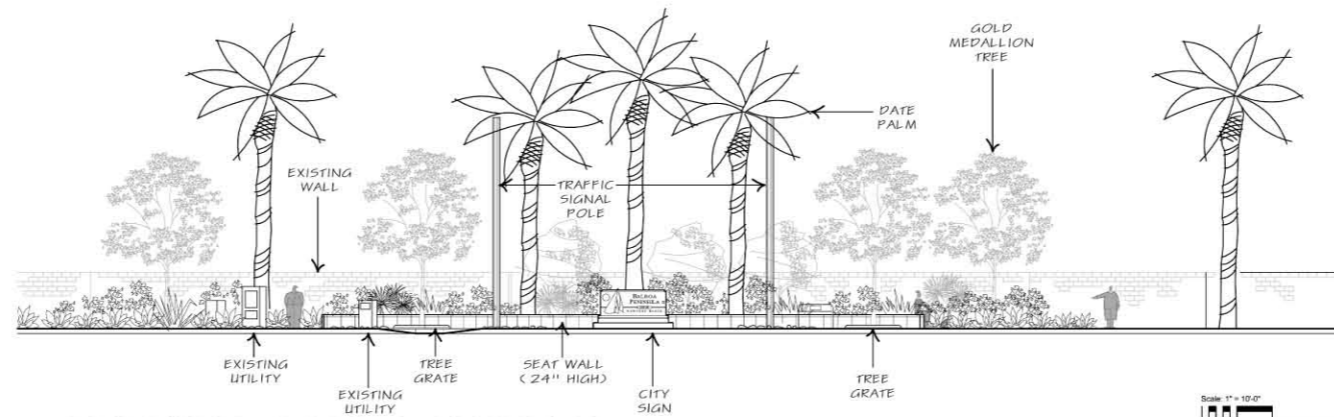

LANDSCAPE CONCEPT PLAN  
SCALE 1"=10'-0"

**BALBOA BOULEVARD**  
WEST NEWPORT LANDSCAPE CITIZEN ADVISORY PANEL  
CITY OF NEWPORT BEACH

**CONCEPT STUDY** **DVD** David Volk Design  
Landscape Architects and Park Planners

○ INTERSECTION AT WEST COAST HIGHWAY & BALBOA BLVD. - PLAN VIEW

**BALBOA BOULEVARD**  
 WEST NEWPORT LANDSCAPE CITIZEN ADVISORY PANEL  
 CITY OF NEWPORT BEACH

**CONCEPT STUDY**

○ **SOUTHEAST CORNER - ELEVATION**  
 INTERSECTION AT WEST COAST HIGHWAY & BALBOA BLVD

○ **SOUTHWEST CORNER - ELEVATION**  
 INTERSECTION AT WEST COAST HIGHWAY & BALBOA BLVD

Balboa Boulevard - West Coast Highway to 34th Street

Balboa Boulevard - 34th Street to 21st Street

Mix Master - Future Landscape Improvements  
 The future landscape improvements within the Mix Master area shall include the removal of turf, with the additional plantings of trees, shrubs and ground covers to enhance the visual interest. The actual plant types, locations and numbers shall be reviewed for pedestrian and vehicular circulation safety.