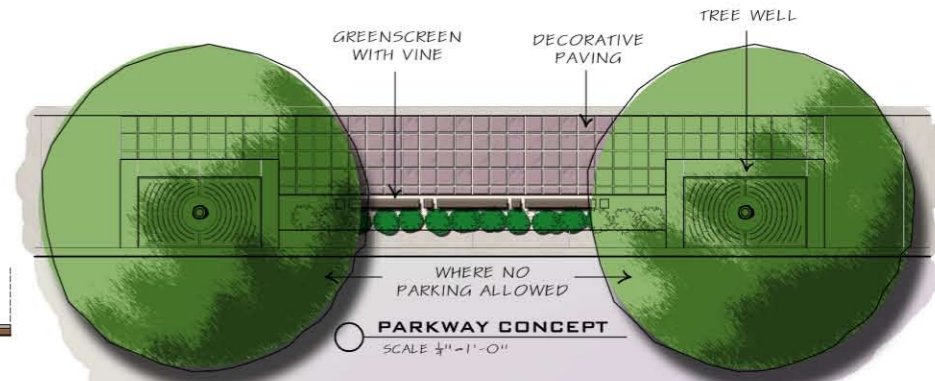

DECORATIVE SCREEN AND BARRIERS

DECORATIVE TREE GRATE

PERVIOUS PAVEMENT

EXISTING STREET SECTION  
SCALE 1"=10'-0"

PARKWAY CONCEPT  
SCALE 1/4"=1'-0"

ELEVATION  
SCALE 1"=10'-0"

PROPOSED STREET SECTION  
SCALE 1"=10'-0"

LANDSCAPE CONCEPT PLAN  
SCALE 1"=10'-0"

**BALBOA BOULEVARD**  
WEST NEWPORT LANDSCAPE CITIZEN ADVISORY PANEL  
CITY OF NEWPORT BEACH

**CONCEPT STUDY** **DVD** David Volk Design  
Landscape Architects and Park Planners

○ **SOUTHWEST CORNER - ELEVATION**  
 INTERSECTION AT WEST COAST HIGHWAY & BALBOA BLVD

Balboa Boulevard - West Coast Highway to 34th Street

Balboa Boulevard - 34th Street to 21st Street

Mix Master - Future Landscape Improvements  
 The future landscape improvements within the Mix Master area shall include the removal of turf, with the additional plantings of trees, shrubs and ground covers to enhance the visual interest. The actual plant types, locations and numbers shall be reviewed for pedestrian and vehicular circulation safety.