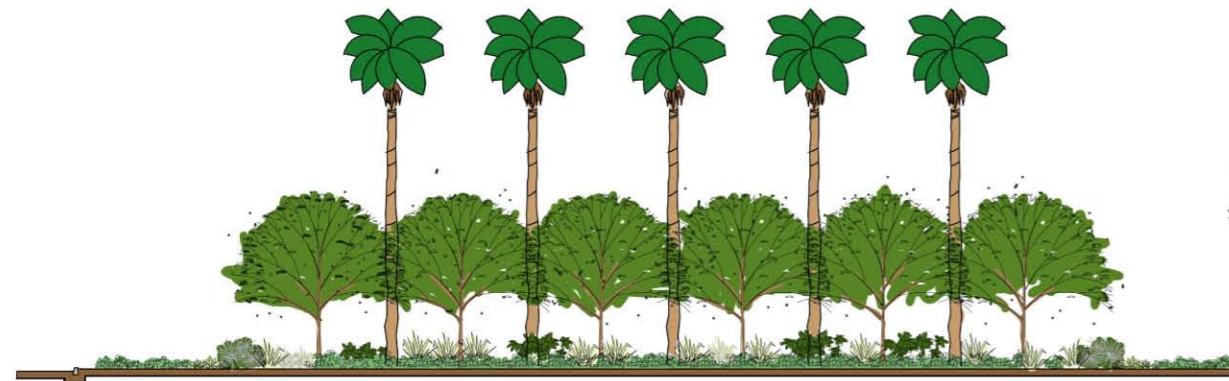

DECORATIVE SCREEN AND BARRIERS

DECORATIVE TREE GRATE

PERVIOUS PAVEMENT

EXISTING STREET SECTION  
SCALE 1"=10'-0"

PARKWAY CONCEPT  
SCALE 1/4"=1'-0"

ELEVATION  
SCALE 1"=10'-0"

PROPOSED STREET SECTION  
SCALE 1"=10'-0"

LANDSCAPE CONCEPT PLAN  
SCALE 1"=10'-0"

**BALBOA BOULEVARD**  
WEST NEWPORT LANDSCAPE CITIZEN ADVISORY PANEL  
CITY OF NEWPORT BEACH

**CONCEPT STUDY** **DVD** David Volk Design  
Landscape Architects and Park Planners