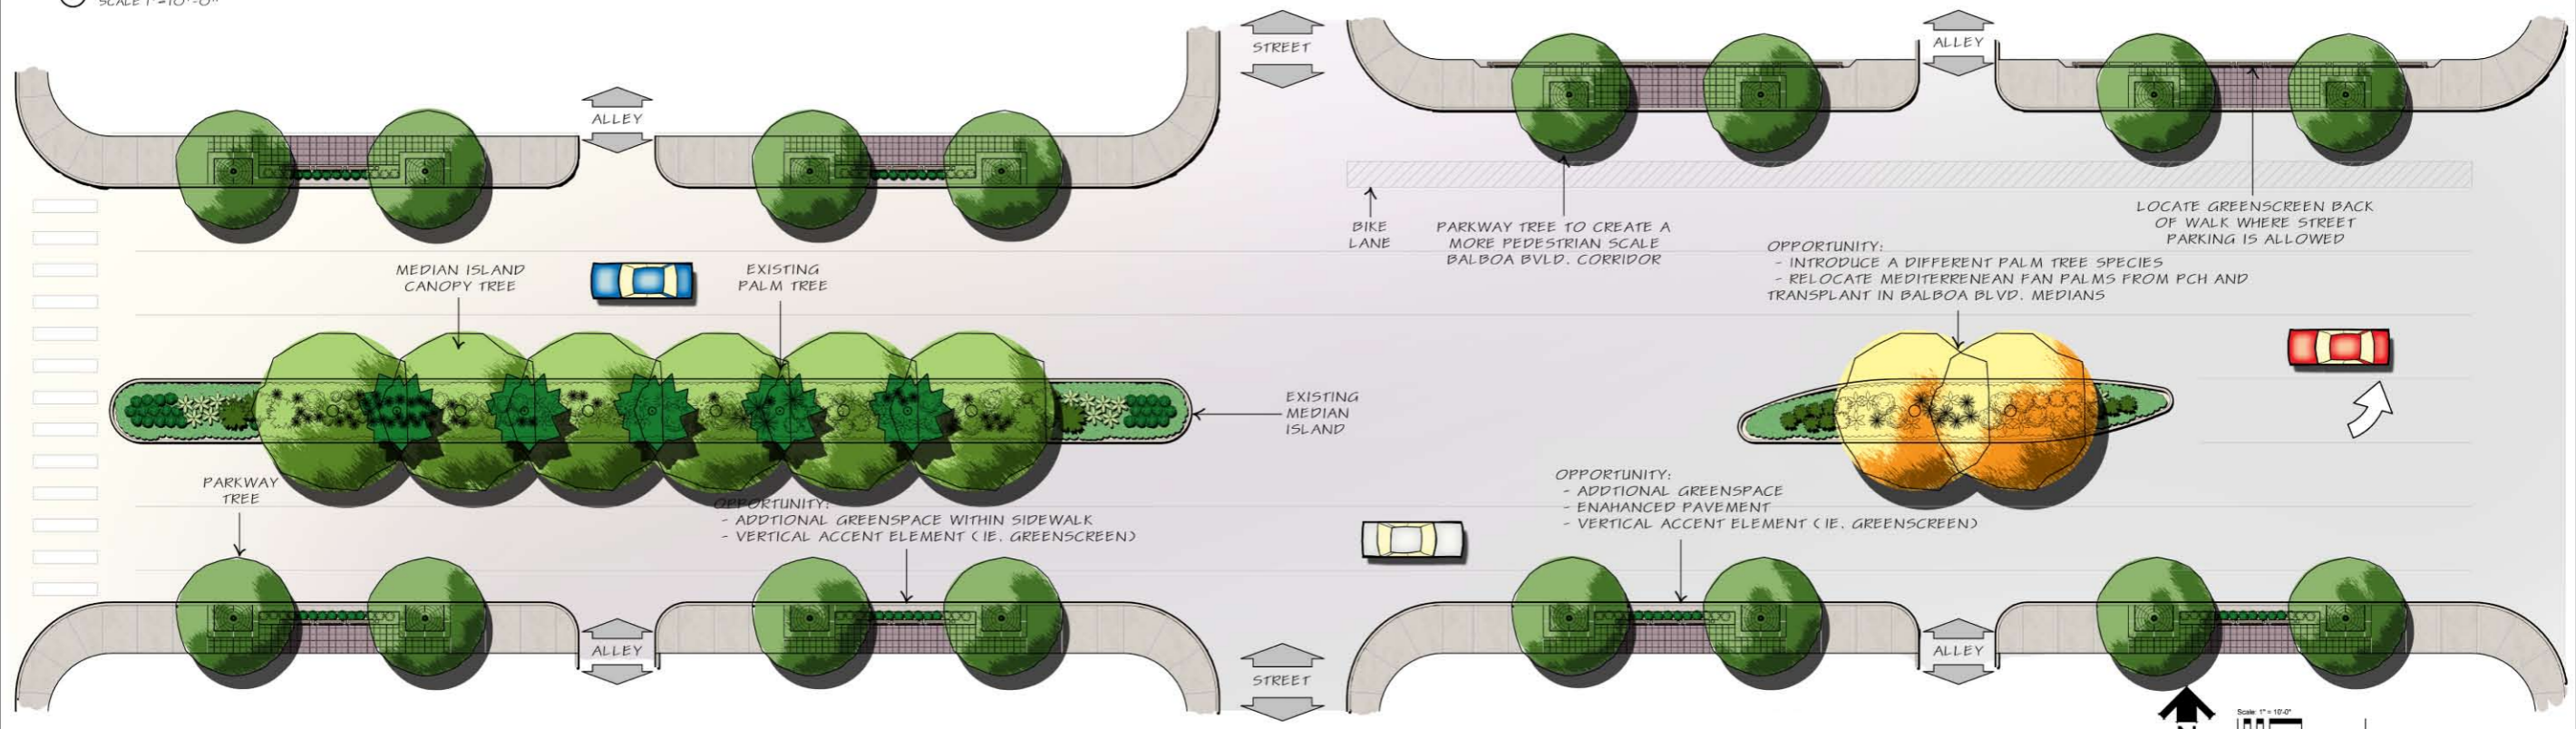

DECORATIVE SCREEN AND BARRIERS

DECORATIVE TREE GRATE

PERVIOUS PAVEMENT

EXISTING STREET SECTION  
SCALE 1"=10'-0"

PARKWAY CONCEPT  
SCALE 1/4"=1'-0"

ELEVATION  
SCALE 1"=10'-0"

PROPOSED STREET SECTION  
SCALE 1"=10'-0"

LANDSCAPE CONCEPT PLAN  
SCALE 1"=10'-0"

**BALBOA BOULEVARD**  
WEST NEWPORT LANDSCAPE CITIZEN ADVISORY PANEL  
CITY OF NEWPORT BEACH

**CONCEPT STUDY** **DVD** David Volk Design  
Landscape Architects and Park Planners

○ INTERSECTION AT WEST COAST HIGHWAY & BALBOA BLVD. - PLAN VIEW

**BALBOA BOULEVARD**  
 WEST NEWPORT LANDSCAPE CITIZEN ADVISORY PANEL  
 CITY OF NEWPORT BEACH

**CONCEPT STUDY**

○ **SOUTHEAST CORNER - ELEVATION**  
 INTERSECTION AT WEST COAST HIGHWAY & BALBOA BLVD

○ **SOUTHWEST CORNER - ELEVATION**  
 INTERSECTION AT WEST COAST HIGHWAY & BALBOA BLVD

Balboa Boulevard - West Coast Highway to 34th Street

Balboa Boulevard - 34th Street to 21st Street

Mix Master - Future Landscape Improvements  
 The future landscape improvements within the Mix Master area shall include the removal of turf, with the additional plantings of trees, shrubs and ground covers to enhance the visual interest. The actual plant types, locations and numbers shall be reviewed for pedestrian and vehicular circulation safety.