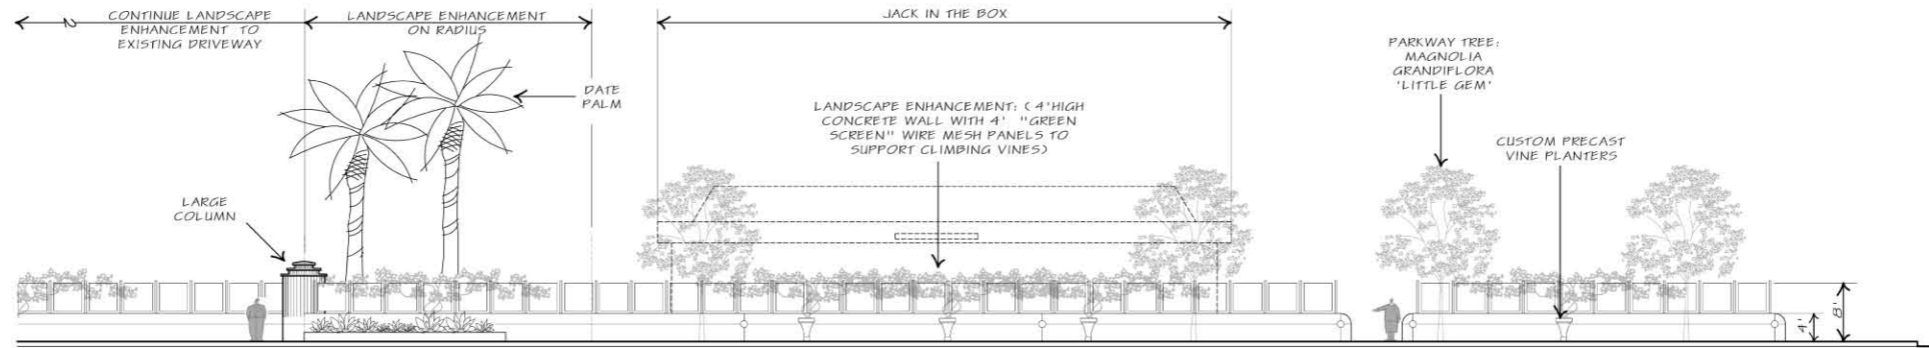

○ **SOUTHEAST CORNER - ELEVATION**
INTERSECTION AT WEST COAST HIGHWAY & BALBOA BLVD