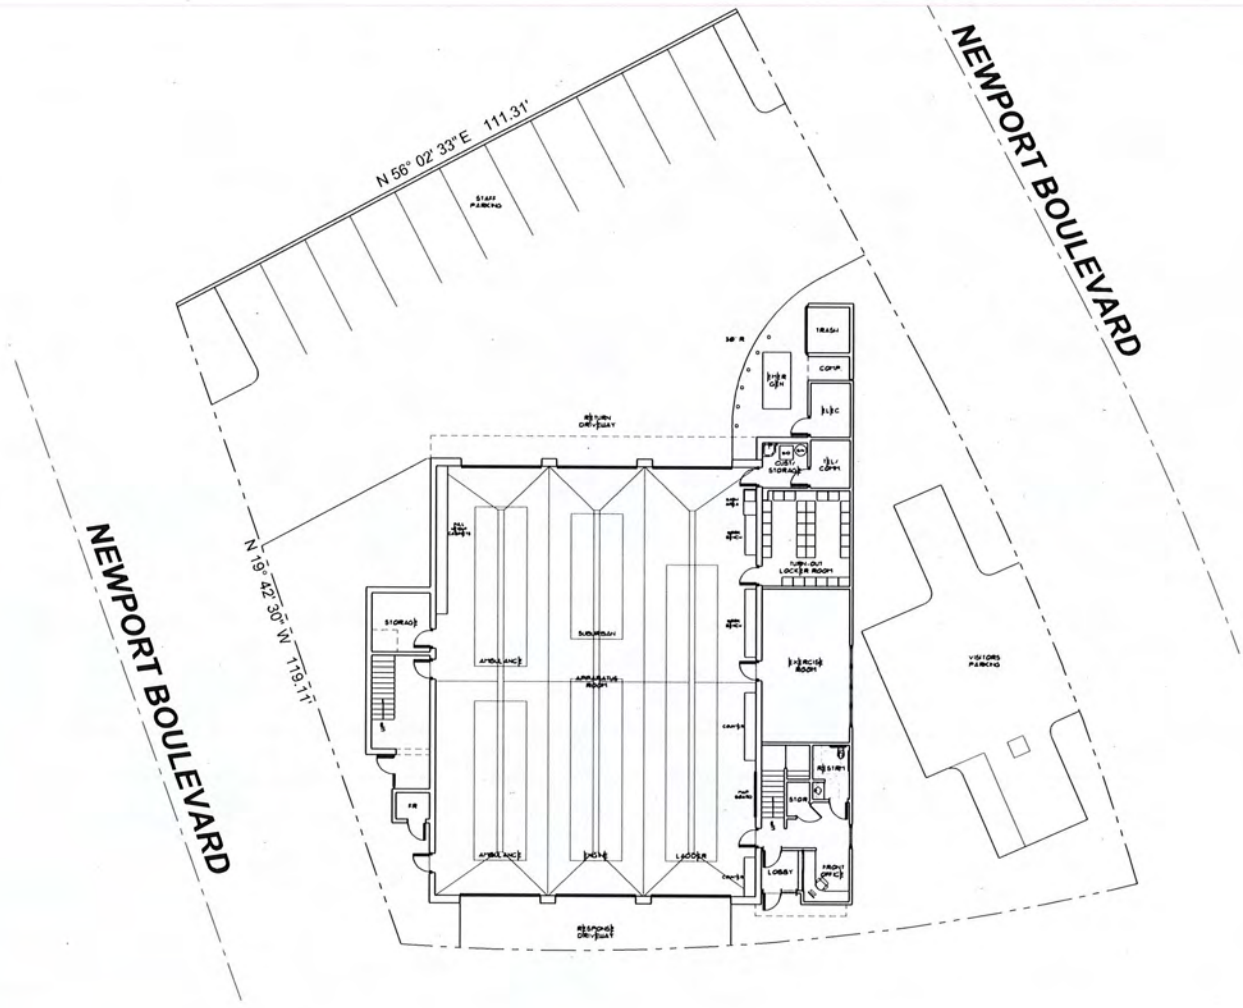

September 12, 2017
Item No. 26

Fire Station 2 Relocation Proposal

Fire Station 1

Fire Station 1

Fire Station 1

Fire Station 4

Fire Station 4

Fire Station 4

Fire Station 5

Fire Station 5

Fire Station 8

Fire Station 8

Fire station 8

Proposed Relocated Fire station 2 Response Routes

Response Map

0
1
6
'

28TH STREET

OPTION 1

NEWPORT FIRE STATION No. 2
PROPOSED LAYOUT

SCALE 1/8" = 1'-0"

NEWPORT BEACH FIRE STATION No. 2

NEWPORT BEACH, CA
NEWPORT BEACH FIRE DEPARTMENT

Summary

- Be good Neighbors
- Use Balboa Blvd when possible
- Committed to minimizing impact
- Continue to provide highest level of service to our residents and visitors