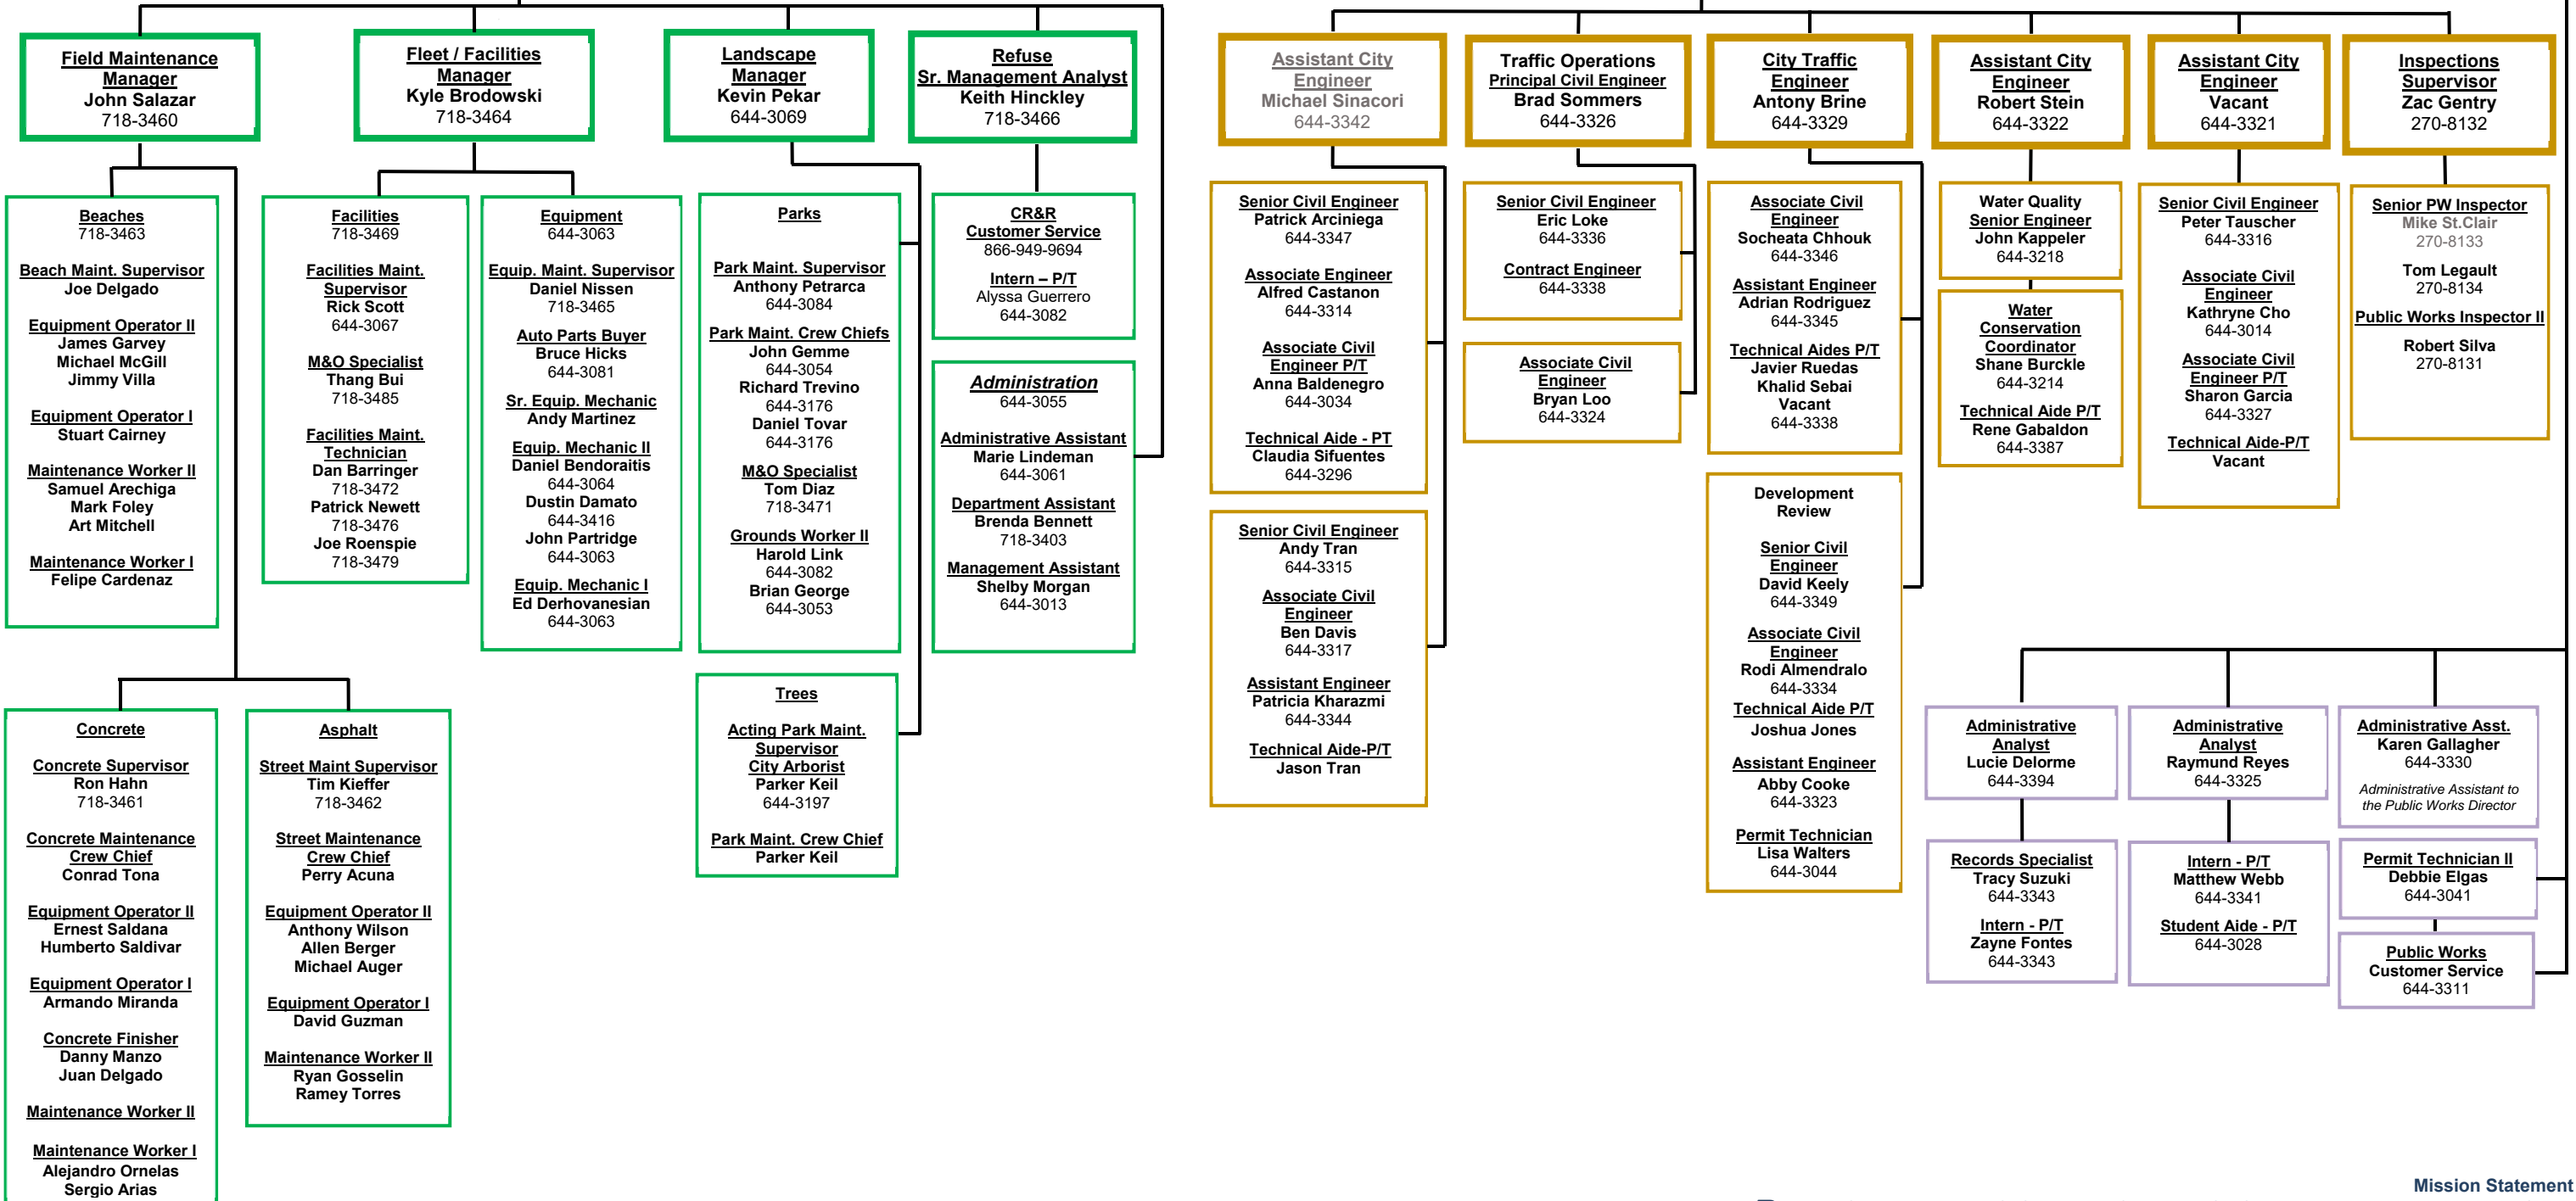

Deputy Public Works Director
Municipal Operations
Micah Martin
644-3059

Administrative Manager
Chris Miller
644-3043

Acting City Engineer
Mike Sinacori
644-3342

Finance and Administration Manager
Jamie Copeland
644-3335