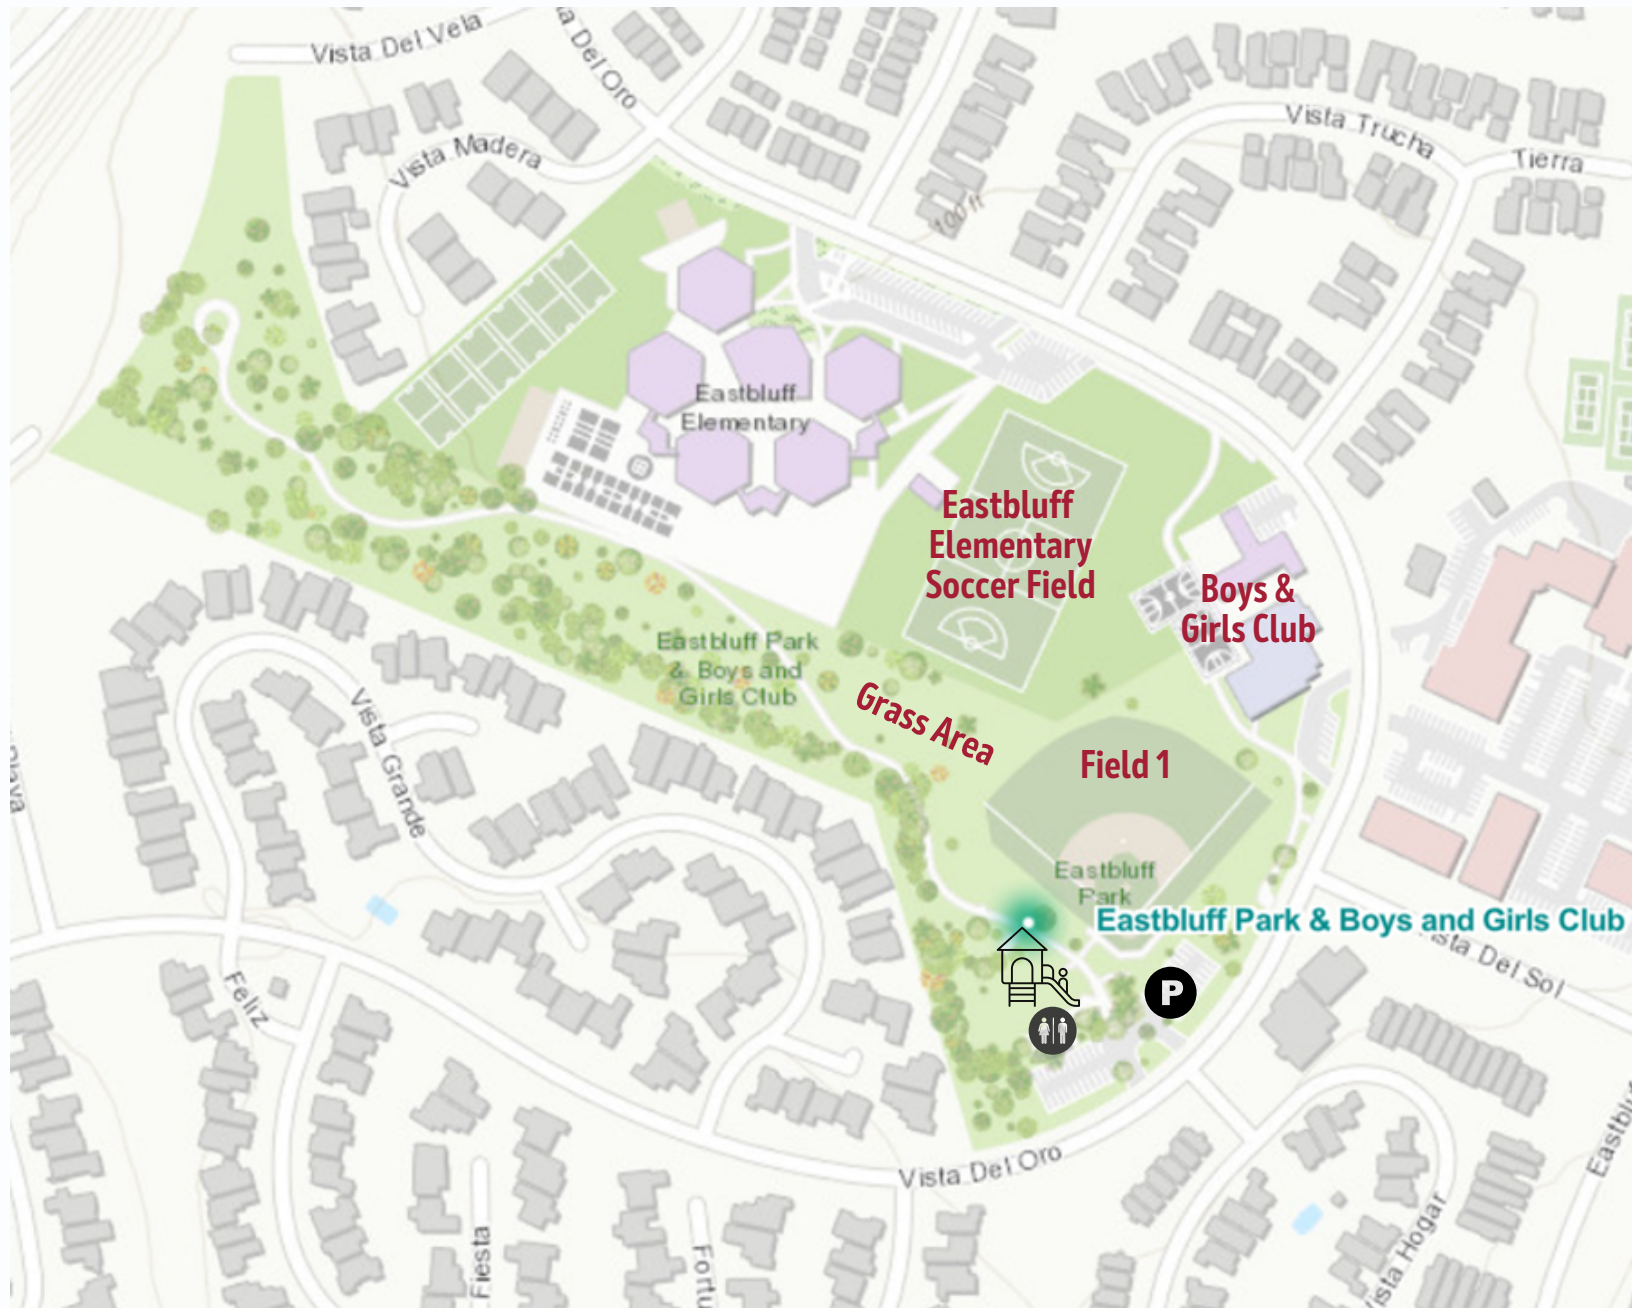

EASTBLUFF PARK

Parks
Make
Life
Better!

2555 Vista del Oro

This City park features a playground, passive grass area, and baseball field, neighboring the local Boys & Girls Club and Eastbluff Elementary.

If you have questions or feedback regarding this facility, please call the Recreation & Senior Services Department at 949-644-3151 or email recreation@newportbeachca.gov.