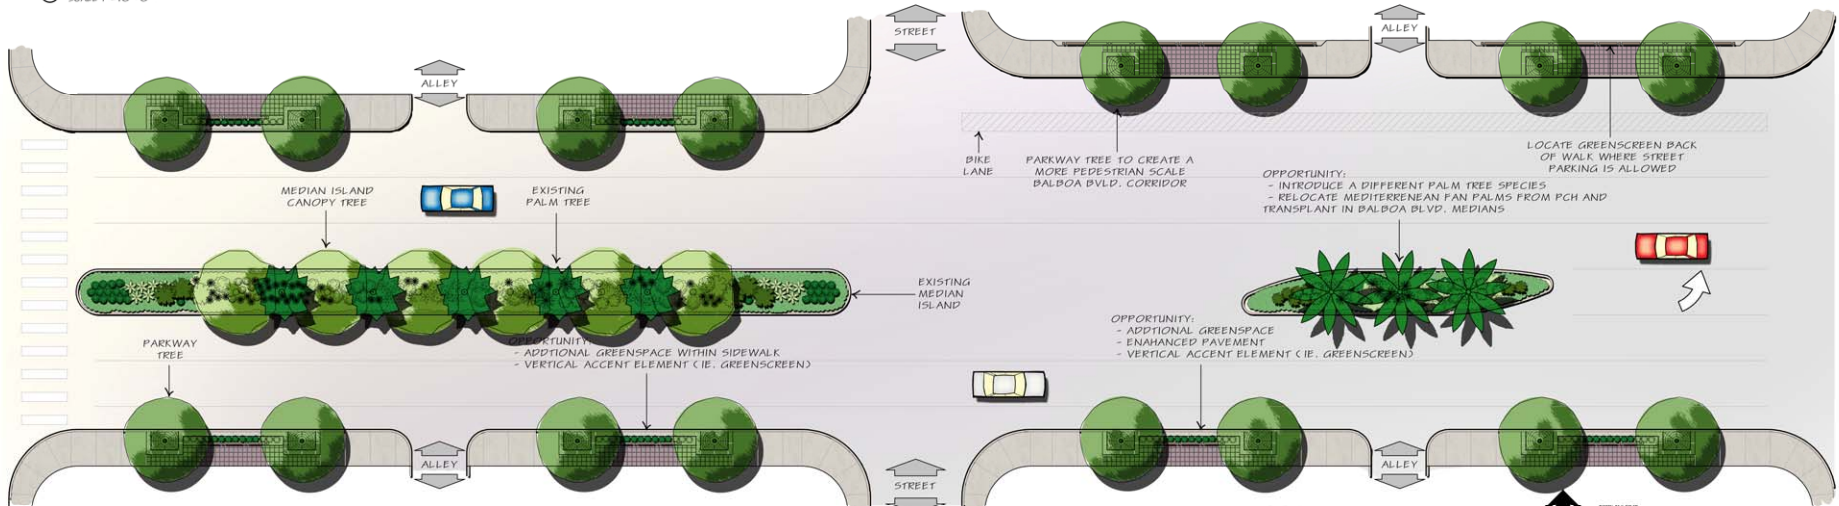

LANDSCAPE CONCEPT PLAN
SCALE 1"=10'-0"

BALBOA BOULEVARD
WEST NEWPORT LANDSCAPE CITIZEN ADVISORY PANEL
CITY OF NEWPORT BEACH

CONCEPT STUDY **DVD** Design
Landscape Architects and Park Planners