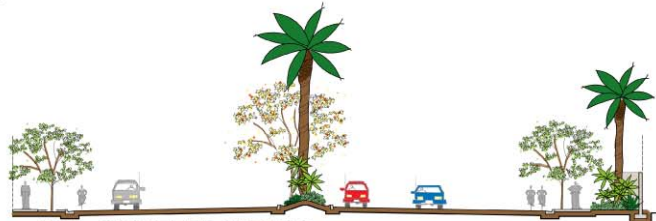

PCH - PROPOSED SECTION
SCALE: 1"=10'-0"

PLANT MATERIAL CONSIDERATIONS