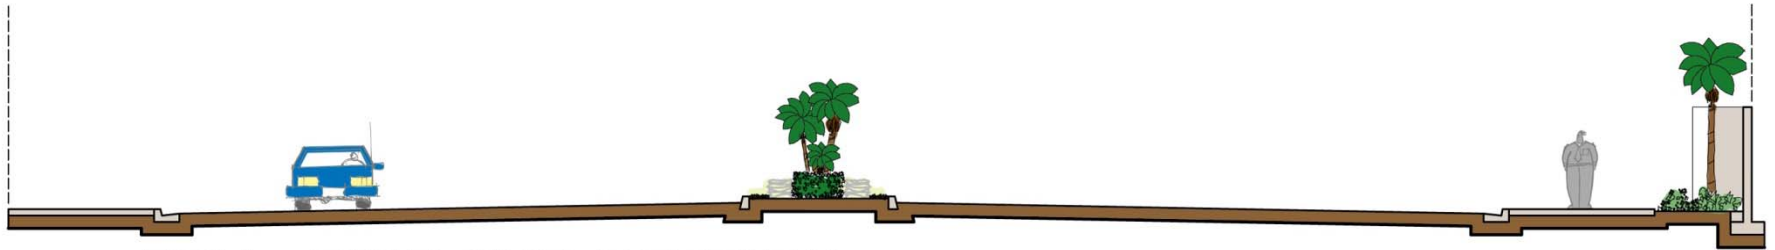

PCH - EXISTING SECTION
SCALE: 1"=10'-0"

PCH - MEDIAN ELEVATION
SCALE: 1"=10'-0"

PCH - MEDIAN & PARKWAY CONCEPT
SCALE: 1"=10'-0"

PACIFIC COAST HIGHWAY
 WEST NEWPORT LANDSCAPE CITIZEN ADVISORY PANEL
 CITY OF NEWPORT BEACH

CONCEPT STUDY

PCH - MEDIAN ELEVATION
SCALE: 1"=10'-0"

Pacific Coast Highway

PCH - EXISTING SECTION
SCALE 1' = 10'-0"

PCH - PROPOSED SECTION
SCALE 1' = 10'-0"

Pacific Coast Highway

PLANT MATERIAL CONSIDERATIONS