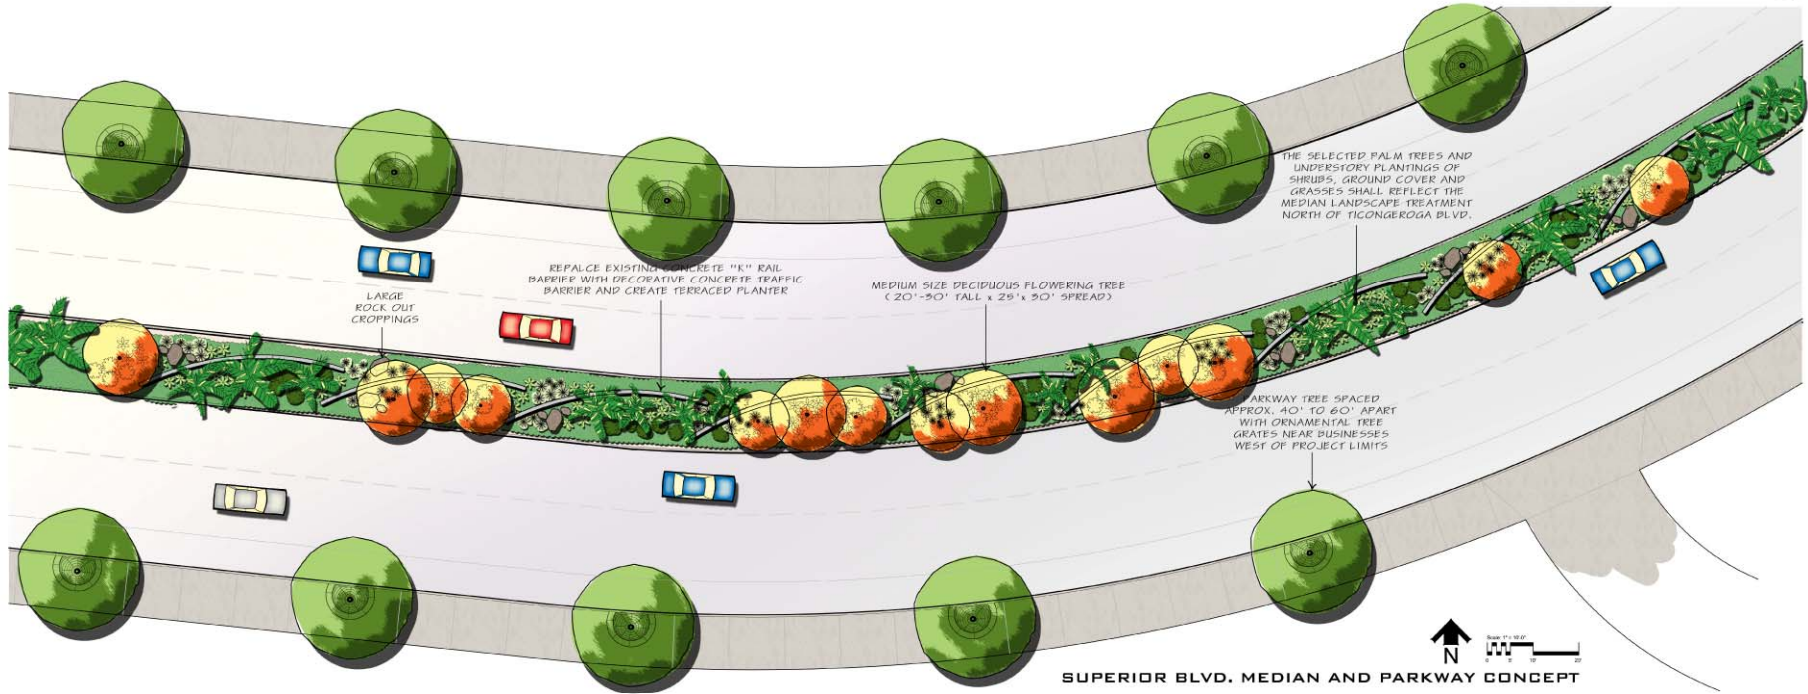

SUPERIOR BLVD. MEDIAN AND PARKWAY CONCEPT

SUPERIOR BOULEVARD
 WEST NEWPORT LANDSCAPE CITIZEN ADVISORY PANEL
 CITY OF NEWPORT BEACH

CONCEPT STUDY

Superior Boulevard

○ SUPERIOR BLVD. EXISTING SECTION
SCALE 1' = 10'-0"

○ SUPERIOR BLVD. - PROPOSED SECTION
SCALE 1' = 10'-0"

Superior Boulevard

PLANT MATERIAL CONSIDERATIONS

- | | |
|---|--|
| <p>PALM TREE SYAGROD ROMAZOFFIANUM - QUEEN PALM</p> <p>MEDIAN & PARKWAY TREE CASSIA LEPTOPHYLLA - GOLD MEDALLION TREE</p> | <p>SHRUBS, GROUND COVERS & ORNAMENTAL GRASSES ALICE SMY CABESALPINA MEXICANA - MEXICAN POMICIANA CHONROPOSTALUM TECTORIUM - SMALL CAPE BUSH DASYLIRION WHEELERI - DESERT SPOON FESTUCA GLAUCA - BLUE FESCUE GERANIUM INCANUM IMPERATA CYLINDRICA - JAPANESE BLOOD GRASS MISCANTHUS SPP. - SILVER GRASS SALVIA CLEVELANDII - CLEVELAND SAGE SALVIA GREGGII - AUTUMN SAGE SISYRINCHIUM DELLIUM - BLUE-EYED GRASS</p> |
|---|--|

SUPERIOR - ELEVATION LOOKING EAST
 SCALE 1"=10'-0"

SUPERIOR BOULEVARD
 WEST NEWPORT LANDSCAPE CITIZEN ADVISORY PANEL
 CITY OF NEWPORT BEACH

CONCEPT STUDY