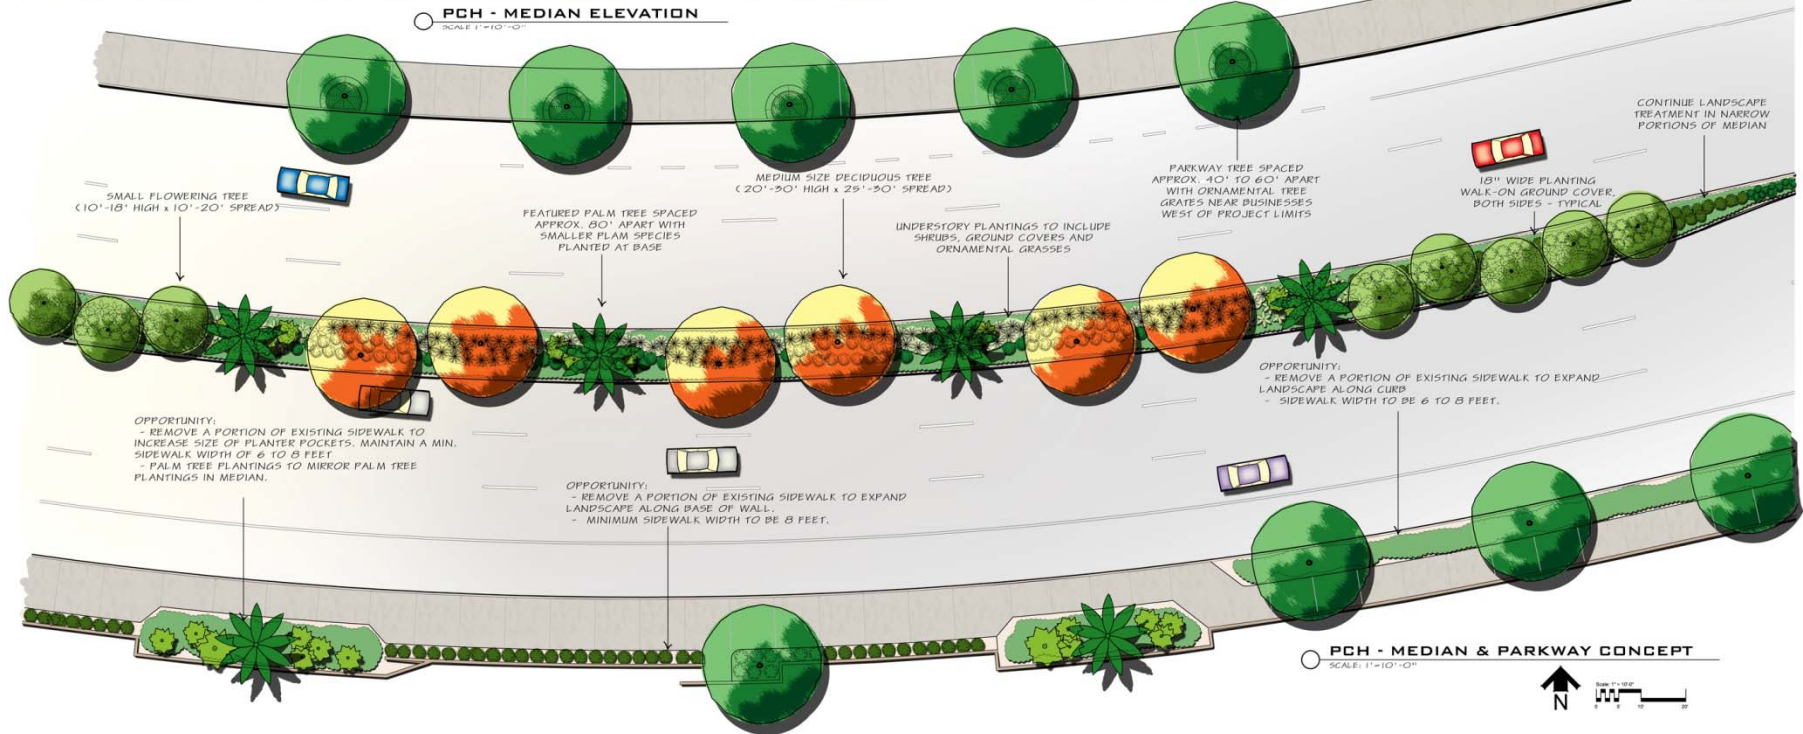

PCH - EXISTING SECTION
SCALE: 1"=10'-0"

PCH - MEDIAN ELEVATION
SCALE: 1"=10'-0"

PCH - MEDIAN & PARKWAY CONCEPT
SCALE: 1"=10'-0"

PACIFIC COAST HIGHWAY
 WEST NEWPORT LANDSCAPE CITIZEN ADVISORY PANEL
 CITY OF NEWPORT BEACH

CONCEPT STUDY

PCH - MEDIAN ELEVATION
SCALE: 1"=10'-0"

Pacific Coast Highway

PCH - EXISTING SECTION
SCALE 1' = 10'-0"

PCH - PROPOSED SECTION
SCALE 1' = 10'-0"

Pacific Coast Highway

PLANT MATERIAL CONSIDERATIONS