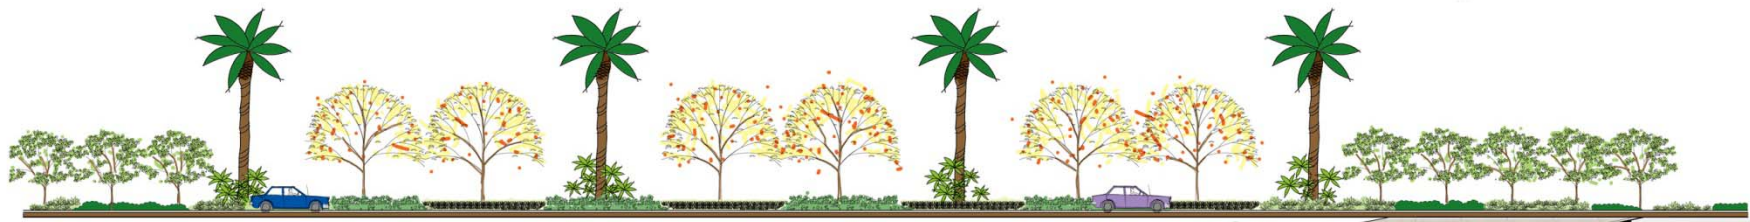

PCH - MEDIAN ELEVATION
SCALE: 1"=10'-0"

Pacific Coast Highway