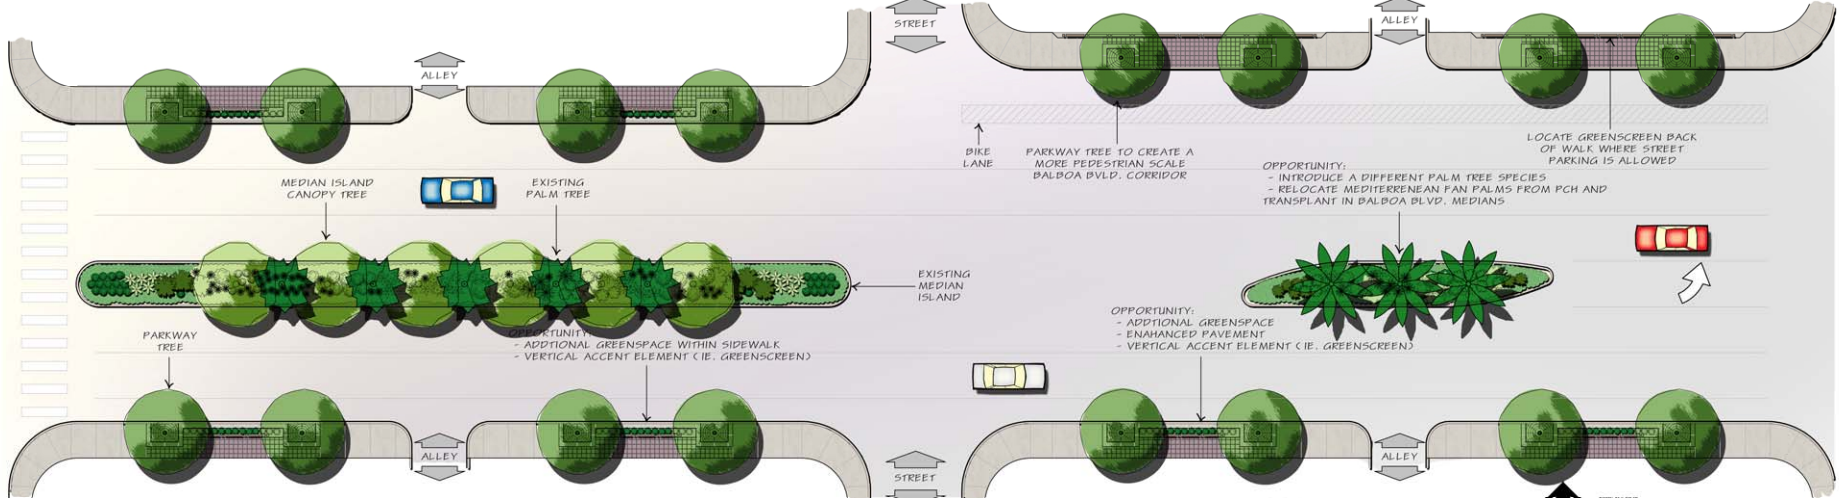

ELEVATION
SCALE 1"=10'-0"

BALBOA BOULEVARD
WEST NEWPORT LANDSCAPE CITIZEN ADVISORY PANEL
CITY OF NEWPORT BEACH

LANDSCAPE CONCEPT PLAN
SCALE 1"=10'-0"

CONCEPT STUDY **David Yon Design**
Landscape Architects and Park Planners

○ **EXISTING STREET SECTION**
SCALE 1" = 10'-0"

○ **PROPOSED STREET SECTION**
SCALE 1" = 10'-0"

Balboa Boulevard

- TREE OPTIONS**
- ARJUNUS 'MARINA' - NCN
 - CERES 'FOREST PANSY'
 - FOREST PANSY REDDUB
 - LYONOTHAMNUS FLOREBUNDUS
 - SANTA CATALINA IRONWOOD
 - MAGNOLIA GRANDIFLORA 'LITTLE GEM'
 - LITTLE GEM MAGNOLIA
 - THEVETIA PERUVIANA
 - YELLOW GLEANSER
 - Spathodea CAMPUNULATA
 - AFRICAN TULIP TREE
- PALM TREE OPTIONS**
- PHOENIX CANARIENSIS
 - CANARY ISLAND DATE PALM
 - PHOENIX DACTYLIFERA
 - DATE PALM
 - PHOENIX ROBERTLENI
 - FIGUY DATE PALM
 - SABEL MEXICANA
 - SAVACA PALM METO
 - SYGARDUS ROMAZOFFIANUM
 - QUEEN PALM
- SHRUBS, GROUND COVERS & VINES**
- ALPINA ZERUMBERT 'VARIEGATA'
 - VARIEGATED SHELL GINGER
 - FURCRAEA FOETIDA 'MEDICICATA' - NCN
 - LEUCOPETALUM CHINESE 'MOONRAZ'
 - RAZZLEBERRY FRINGE FLOWER
 - MELANTHUS ALICE
 - HONEY BUSH
 - PHOENIX SPP
 - FLAX
 - PITTOSPORIUM TOPIRA 'TURNER'S VEGETATED DWARF'
 - TURNER'S HOCK GRASS
 - SOLANDRA MAXIMA
 - CUP OF GOLD VINE
 - STIKELIZIA REGINAE
 - BIRD OF PARADISE
 - TETRASTIGMA VONERIENIUM - NCN
 - THUNDERGIA ALATA
 - BLACK EYED SUSAN PASSION VINE

ELEVATION
SCALE 1"=10'-0"

LANDSCAPE CONCEPT PLAN
SCALE 1"=10'-0"

BALBOA BOULEVARD
WEST NEWPORT LANDSCAPE CITIZEN ADVISORY PANEL
CITY OF NEWPORT BEACH

CONCEPT STUDY **DVD** Design
Landscape Architects and Park Planners