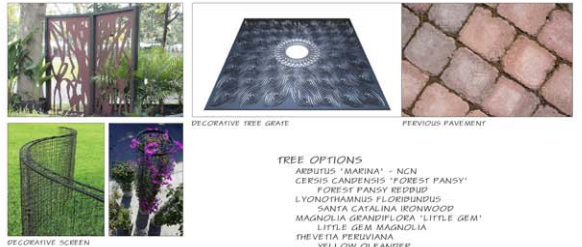

ELEVATION
SCALE 1"=10'-0"