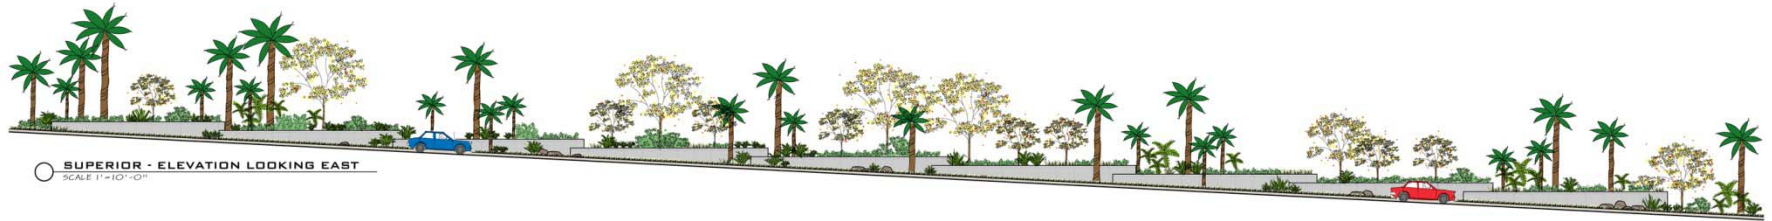

SUPERIOR BLVD. MEDIAN AND PARKWAY CONCEPT

SUPERIOR BOULEVARD
 WEST NEWPORT LANDSCAPE CITIZEN ADVISORY PANEL
 CITY OF NEWPORT BEACH

CONCEPT STUDY

Superior Boulevard

○ SUPERIOR BLVD. EXISTING SECTION
SCALE 1' = 10'-0"