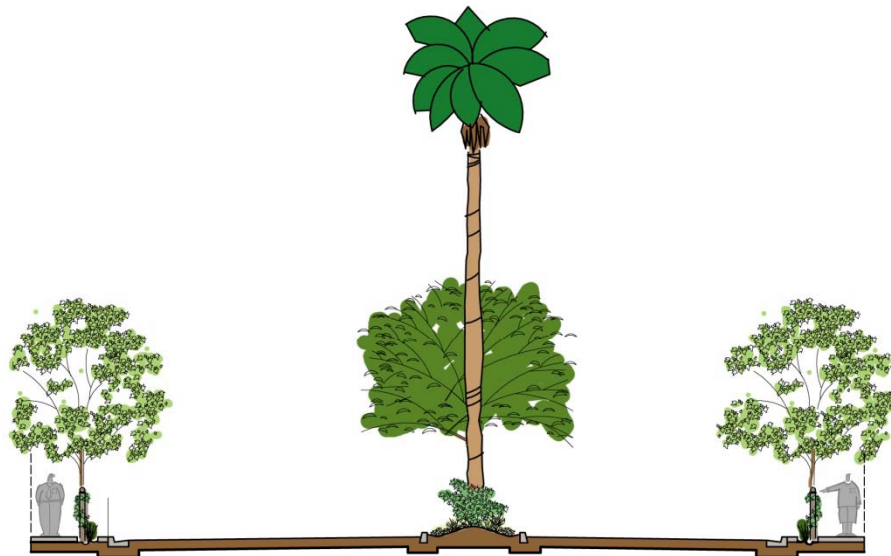

ELEVATION
SCALE 1"=10'-0"

BALBOA BOULEVARD
WEST NEWPORT LANDSCAPE CITIZEN ADVISORY PANEL
CITY OF NEWPORT BEACH

LANDSCAPE CONCEPT PLAN
SCALE 1"=10'-0"

CONCEPT STUDY **David Yon Design**
Landscape Architects and Park Planners

○ **EXISTING STREET SECTION**
SCALE 1" = 10'-0"

○ **PROPOSED STREET SECTION**
SCALE 1" = 10'-0"

Balboa Boulevard

- TREE OPTIONS**
- ARJUNUS 'MARINA' - NCN
 - CERES 'FOREST PANSY'
 - FOREST PANSY REDDUB
 - LYONOTHAMNUS FLOREBUNDUS
 - SANTA CATALINA IRONWOOD
 - MAGNOLIA GRANDIFLORA 'LITTLE GEM'
 - LITTLE GEM MAGNOLIA
 - THEVETIA PERUVIANA
 - YELLOW GLEANSER
 - Spathodea CAMPUNULATA
 - AFRICAN TULIP TREE
- PALM TREE OPTIONS**
- PHOENIX CANARIENSIS
 - CANARY ISLAND DATE PALM
 - PHOENIX DACTYLIFERA
 - DATE PALM
 - PHOENIX ROBERTLENI
 - FIGUY DATE PALM
 - SABEL MEXICANA
 - SAVACA PALM METO
 - SYGARDUS ROMAZOFFIANUM
 - QUEEN PALM
- SHRUBS, GROUND COVERS & VINES**
- ALPINA ZERUMBERT 'VARIEGATA'
 - VARIEGATED SHELL GINGER
 - FURCRAEA FOETIDA 'MEDICICATA' - NCN
 - LEUCOPETALUM CHINESE 'MOONRAZ'
 - RAZZLEBERRY FRINGE FLOWER
 - MELANTHUS ALICE
 - HONEY BUSH
 - PHOENIX SPP
 - FLAX
 - PITTOSPORIUM TOPIRA 'TURNER'S VEGETATED DWARF'
 - TURNER'S HOCK GRASS
 - SOLANDRA MAXIMA
 - CUP OF GOLD VINE
 - STIKELIZIA REGINAE
 - BIRD OF PARADISE
 - TETRASTIGMA VONERIENIUM - NCN
 - THUNDERGIA ALATA
 - BLACK EYED SUSAN PASSION VINE

ELEVATION
SCALE 1"=10'-0"

LANDSCAPE CONCEPT PLAN
SCALE 1"=10'-0"

BALBOA BOULEVARD
WEST NEWPORT LANDSCAPE CITIZEN ADVISORY PANEL
CITY OF NEWPORT BEACH

CONCEPT STUDY **DVD** Design
Landscape Architects and Park Planners