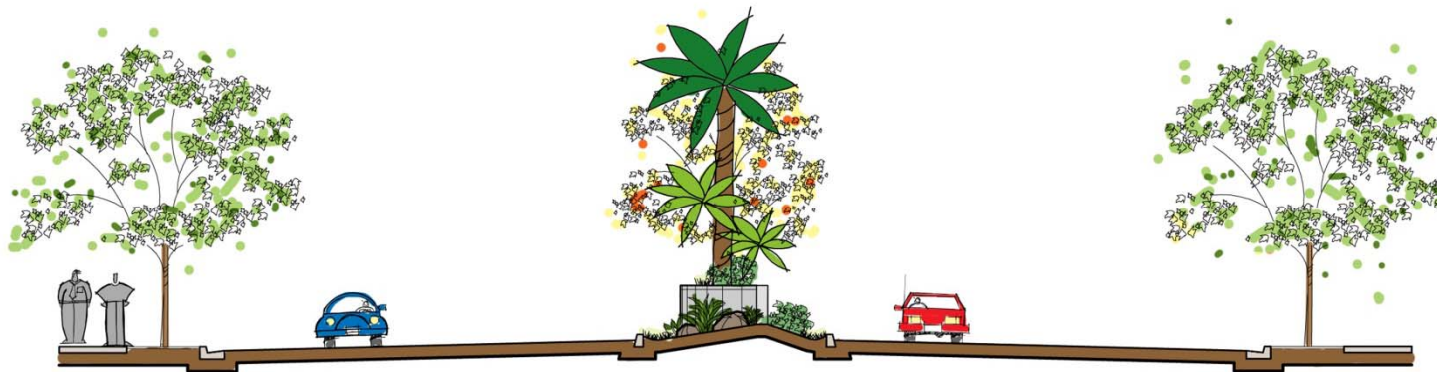

SUPERIOR BLVD. MEDIAN AND PARKWAY CONCEPT

SUPERIOR BOULEVARD
 WEST NEWPORT LANDSCAPE CITIZEN ADVISORY PANEL
 CITY OF NEWPORT BEACH

CONCEPT STUDY

Superior Boulevard

○ SUPERIOR BLVD. EXISTING SECTION
SCALE 1' = 10'-0"