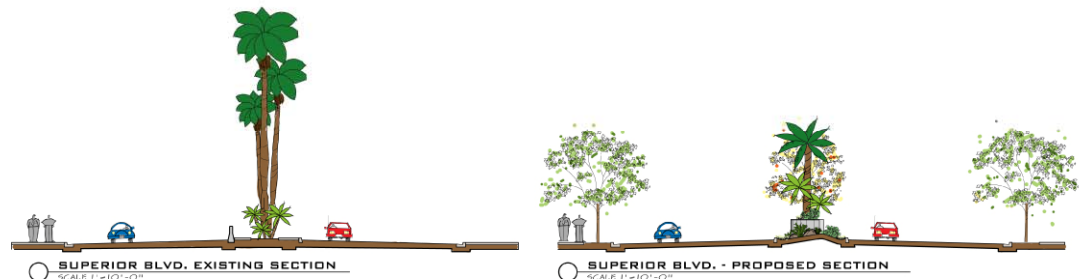

SUPERIOR BLVD. MEDIAN AND PARKWAY CONCEPT

SUPERIOR BOULEVARD
 WEST NEWPORT LANDSCAPE CITIZEN ADVISORY PANEL
 CITY OF NEWPORT BEACH

CONCEPT STUDY

Superior Boulevard

○ SUPERIOR BLVD. EXISTING SECTION
SCALE 1' = 10'-0"

○ SUPERIOR BLVD. - PROPOSED SECTION
SCALE 1' = 10'-0"

Superior Boulevard

PLANT MATERIAL CONSIDERATIONS

- | | |
|---|--|
| <p>PALM TREE SYAGROD ROMAZOFFIANUM - QUEEN PALM</p> <p>MEDIAN & PARKWAY TREE CASSIA LEPTOPHYLLA - GOLD MEDALLION TREE</p> | <p>SHRUBS, GROUND COVERS & ORNAMENTAL GRASSES ALICE SMY CABESALPINA MEXICANA - MEXICAN POMICIANA CHONROPOSTALUM TECTORIUM - SMALL CAPE BUSH DASYLIRION WHEELERI - DESERT SPOON FESTUCA GLAUCA - BLUE FESCUE GERANIUM INCANUM IMPERATA CYLINDRICA - JAPANESE BLOOD GRASS MISCANTHUS SPP. - SILVER GRASS SALVIA CLEVELANDII - CLEVELAND SAGE SALVIA GREGGII - AUTUMN SAGE SISYRINCHIUM DELLIUM - BLUE-EYED GRASS</p> |
|---|--|