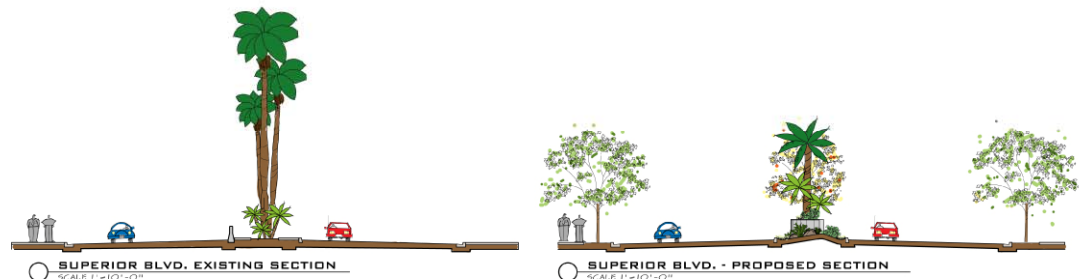

PLANT MATERIAL CONSIDERATIONS

PALM TREE SYAGROD ROMAZOFFIANUM - QUEEN PALM MEDIAN & PARKWAY TREE CASSIA LEPTOPHYLLA - GOLD MEDALLION TREE	SHRUBS, GROUND COVERS & ORNAMENTAL GRASSES ALICE SMY CABESALPINA MEXICANA - MEXICAN FOLIOLINA CHONROPEPALUM VEGETORUM - SMALL CAPE BUSH DASYLIRION WHEELERI - DESERT SPOON FESTUCA GLAUCA - BLUE FESCUE GERANIUM INCANUM IMPERATA CYLINDRICA - JAPANESE BLOOD GRASS MISCANTHUS SPP. - SILVER GRASS SALVIA CLEVELANDII - CLEVELAND SAGE SALVIA GREGGII - AUTUMN SAGE SISYRINCHIUM DELLIUM - BLUE-EYED GRASS

SUPERIOR BOULEVARD
WEST NEWPORT LANDSCAPE CITIZEN ADVISORY PANEL
CITY OF NEWPORT BEACH

CONCEPT STUDY