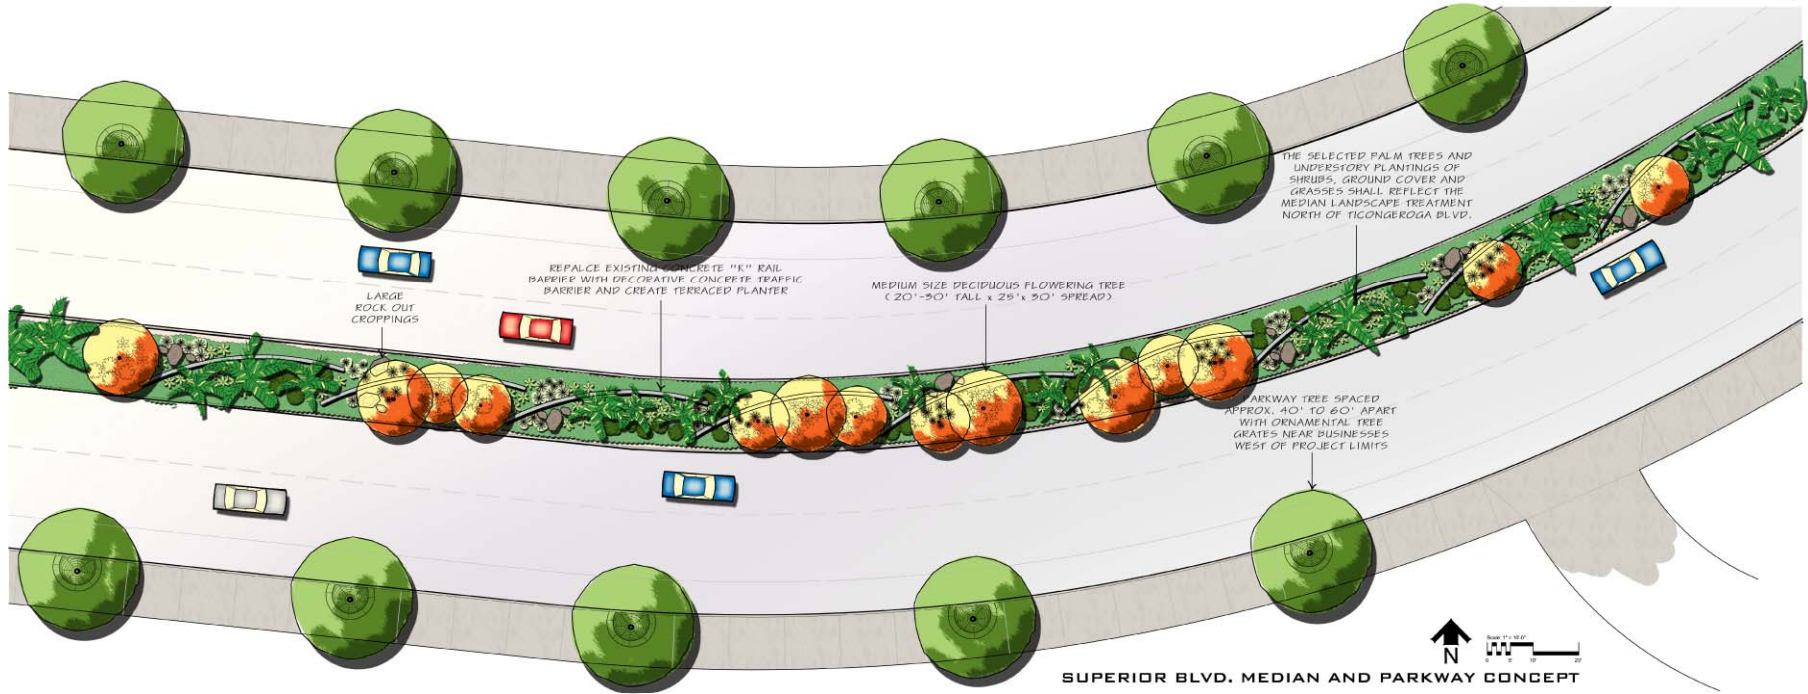

PCH - EXISTING SECTION
SCALE: 1"=10'-0"

PCH - MEDIAN ELEVATION
SCALE: 1"=10'-0"

PCH - MEDIAN & PARKWAY CONCEPT
SCALE: 1"=10'-0"

PACIFIC COAST HIGHWAY
 WEST NEWPORT LANDSCAPE CITIZEN ADVISORY PANEL
 CITY OF NEWPORT BEACH

CONCEPT STUDY

PCH - MEDIAN ELEVATION
SCALE: 1"=10'-0"

Pacific Coast Highway

PCH - EXISTING SECTION
SCALE 1' = 10'-0"

PCH - PROPOSED SECTION
SCALE 1' = 10'-0"

Pacific Coast Highway

PLANT MATERIAL CONSIDERATIONS

SUPERIOR BLVD. MEDIAN AND PARKWAY CONCEPT

SUPERIOR BOULEVARD
 WEST NEWPORT LANDSCAPE CITIZEN ADVISORY PANEL
 CITY OF NEWPORT BEACH

CONCEPT STUDY

Superior Boulevard

○ SUPERIOR BLVD. EXISTING SECTION
SCALE 1' = 10'-0"