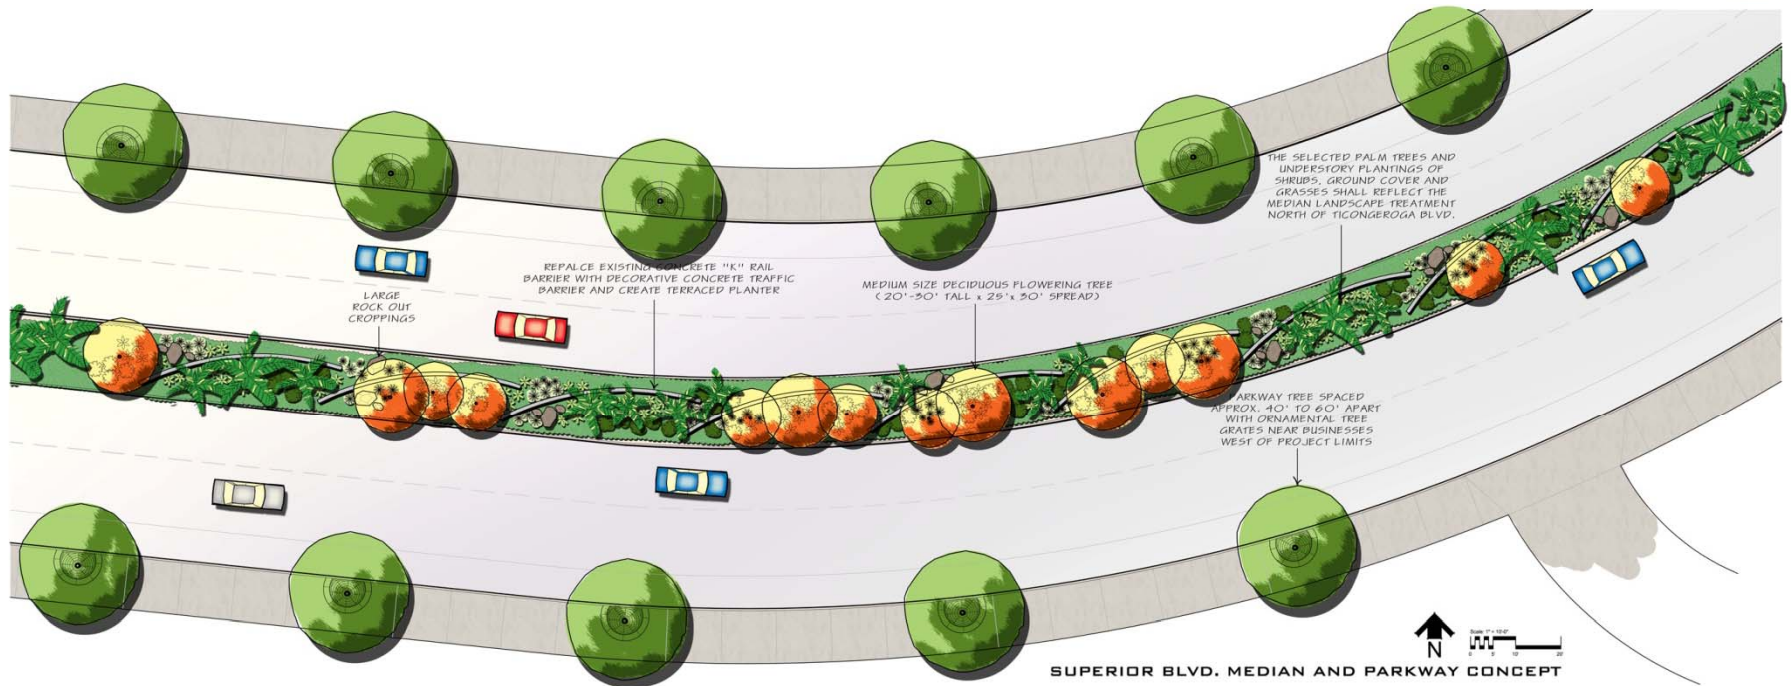

SUPERIOR BLVD. MEDIAN AND PARKWAY CONCEPT

SUPERIOR BOULEVARD
 WEST NEWPORT LANDSCAPE CITIZEN ADVISORY PANEL
 CITY OF NEWPORT BEACH

CONCEPT STUDY

Superior Boulevard

○ SUPERIOR BLVD. EXISTING SECTION
SCALE 1' = 10'-0"