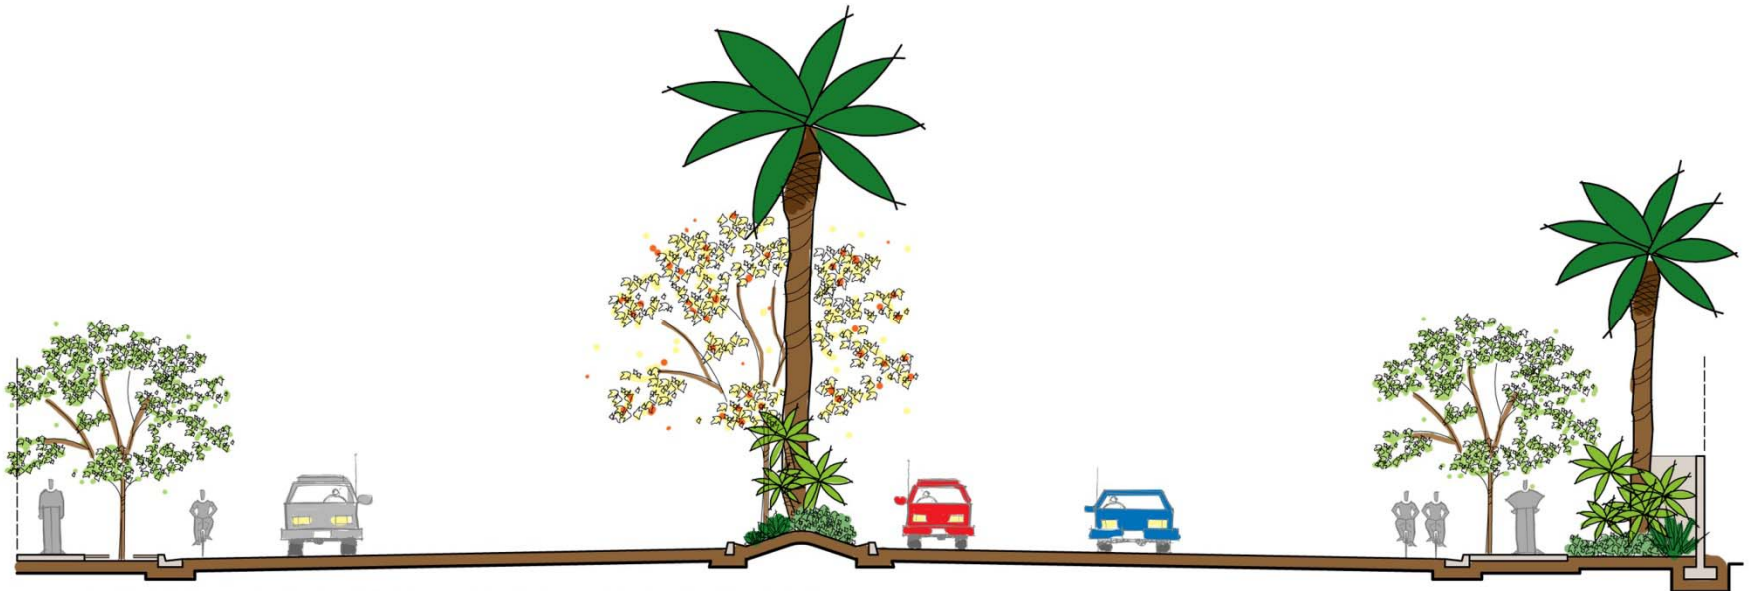

PCH - EXISTING SECTION
SCALE: 1"=10'-0"

PCH - MEDIAN ELEVATION
SCALE: 1"=10'-0"

PCH - MEDIAN & PARKWAY CONCEPT
SCALE: 1"=10'-0"

PACIFIC COAST HIGHWAY
 WEST NEWPORT LANDSCAPE CITIZEN ADVISORY PANEL
 CITY OF NEWPORT BEACH

CONCEPT STUDY

PCH - MEDIAN ELEVATION
SCALE: 1"=10'-0"

Pacific Coast Highway

PCH - EXISTING SECTION
SCALE 1' = 10'-0"

PCH - PROPOSED SECTION
SCALE 1' = 10'-0"

Pacific Coast Highway

PLANT MATERIAL CONSIDERATIONS