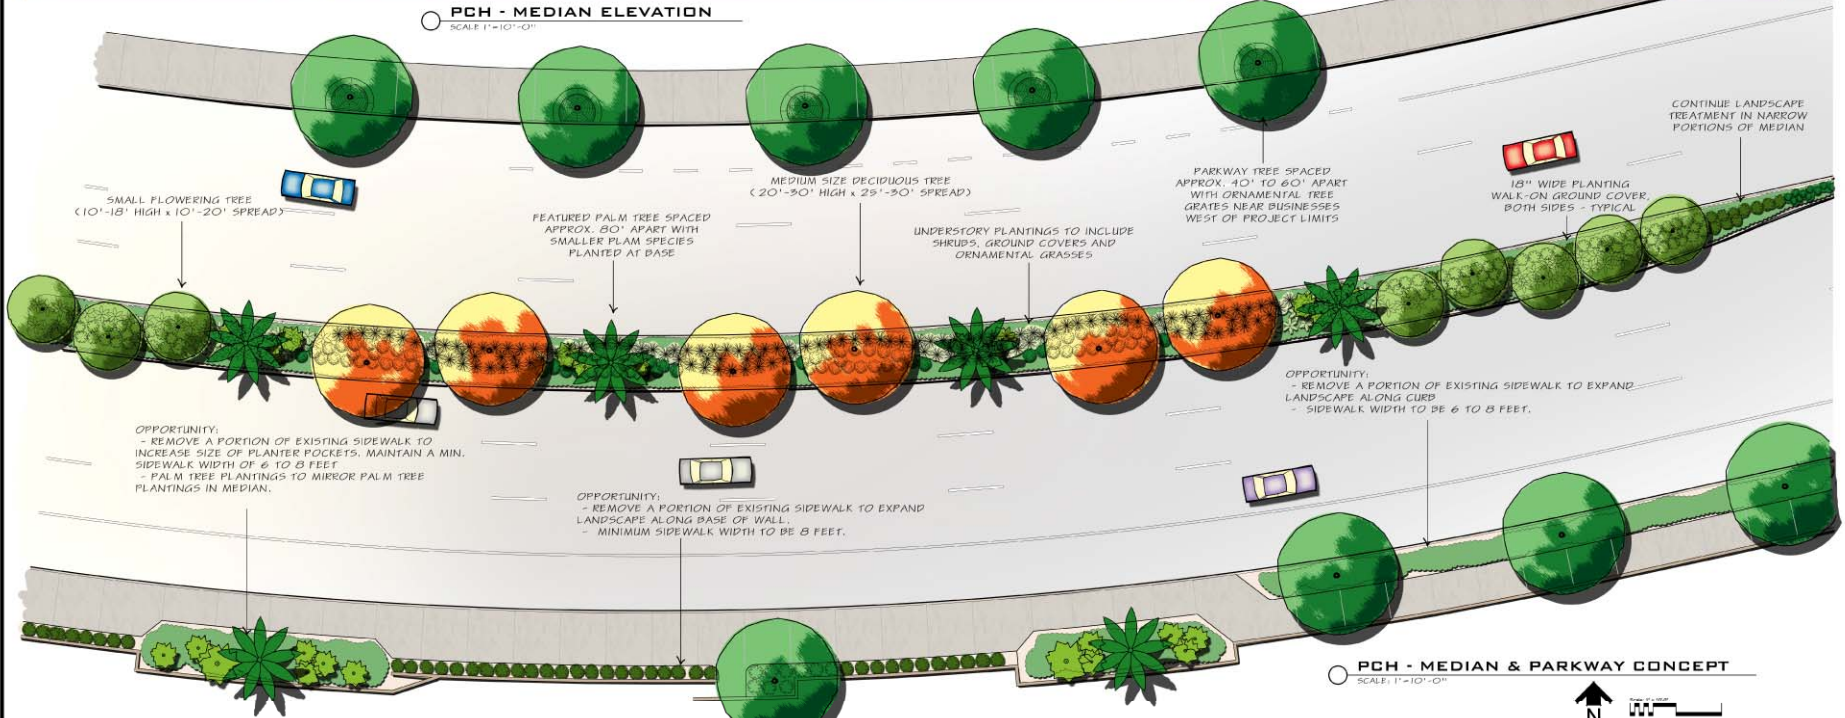

PACIFIC COAST HIGHWAY
WEST NEWPORT LANDSCAPE CITIZEN ADVISORY PANEL
CITY OF NEWPORT BEACH

CONCEPT STUDY