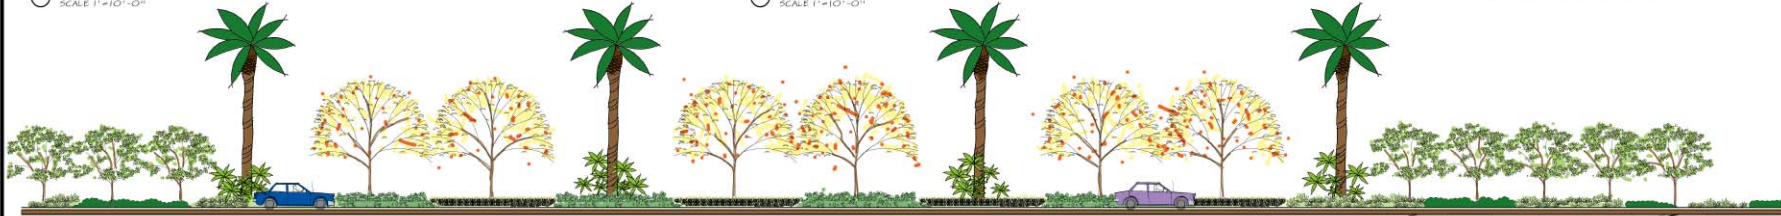

PCH - MEDIAN ELEVATION
SCALE: 1"=10'-0"