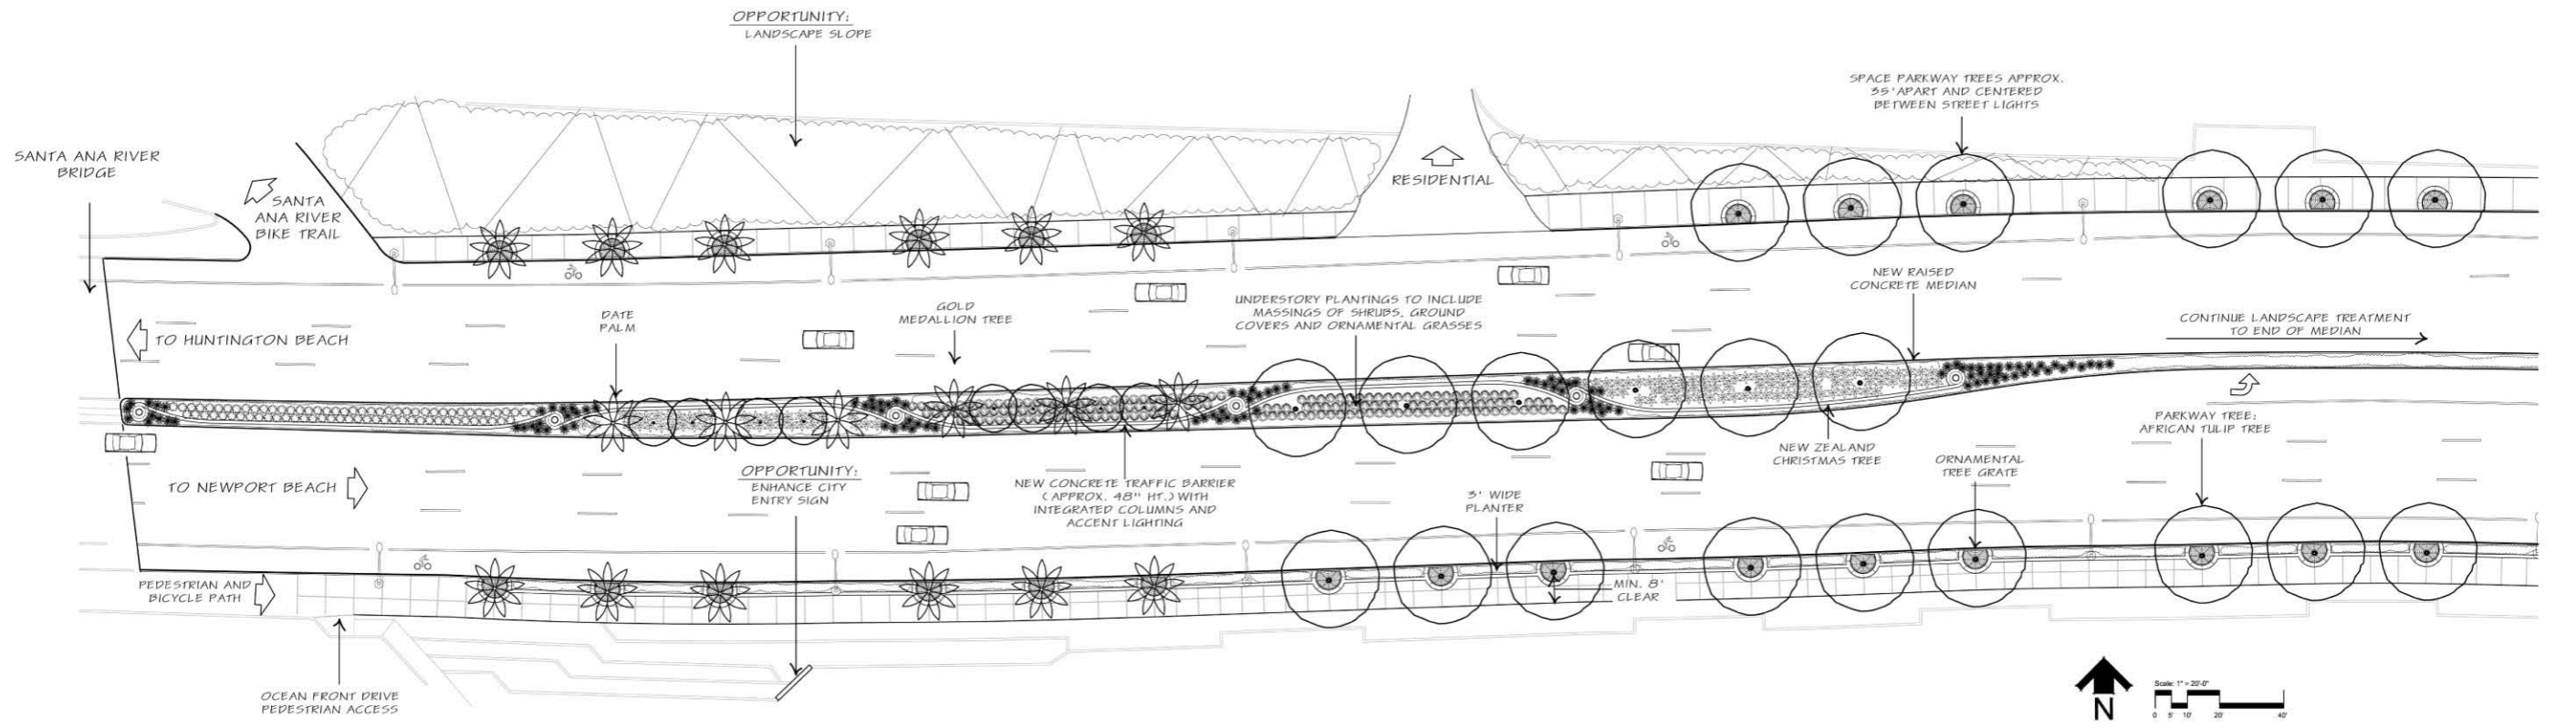

WEST COAST HIGHWAY
WEST NEWPORT LANDSCAPE CITIZEN ADVISORY PANEL
CITY OF NEWPORT BEACH

CONCEPT STUDY

Scale: 1" = 20'-0"
WCH AT SANTA ANA RIVER BRIDGE - ELEVATION
 SCALE: 1" = 20'-0"

Scale: 1" = 20'-0"
WCH AT SANTA ANA RIVER BRIDGE - PLAN VIEW
 SCALE: 1" = 20'-0"