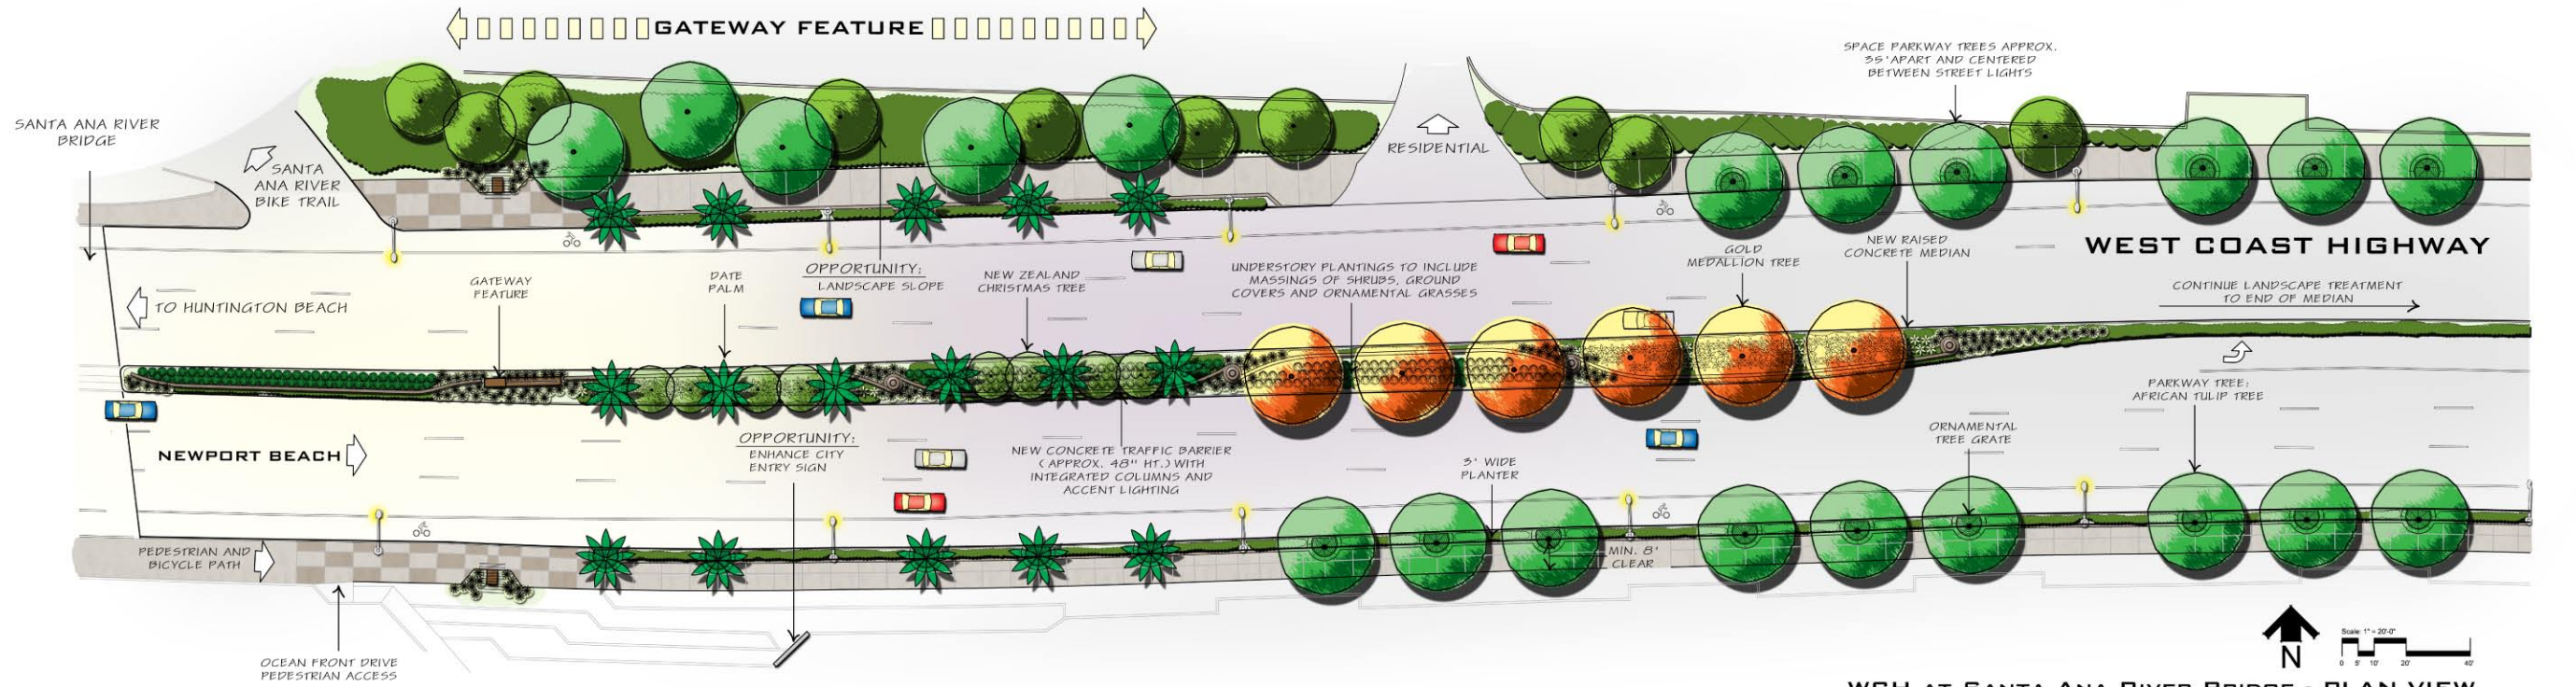

WEST COAST HIGHWAY
WEST NEWPORT LANDSCAPE CITIZEN ADVISORY PANEL
CITY OF NEWPORT BEACH

CONCEPT STUDY