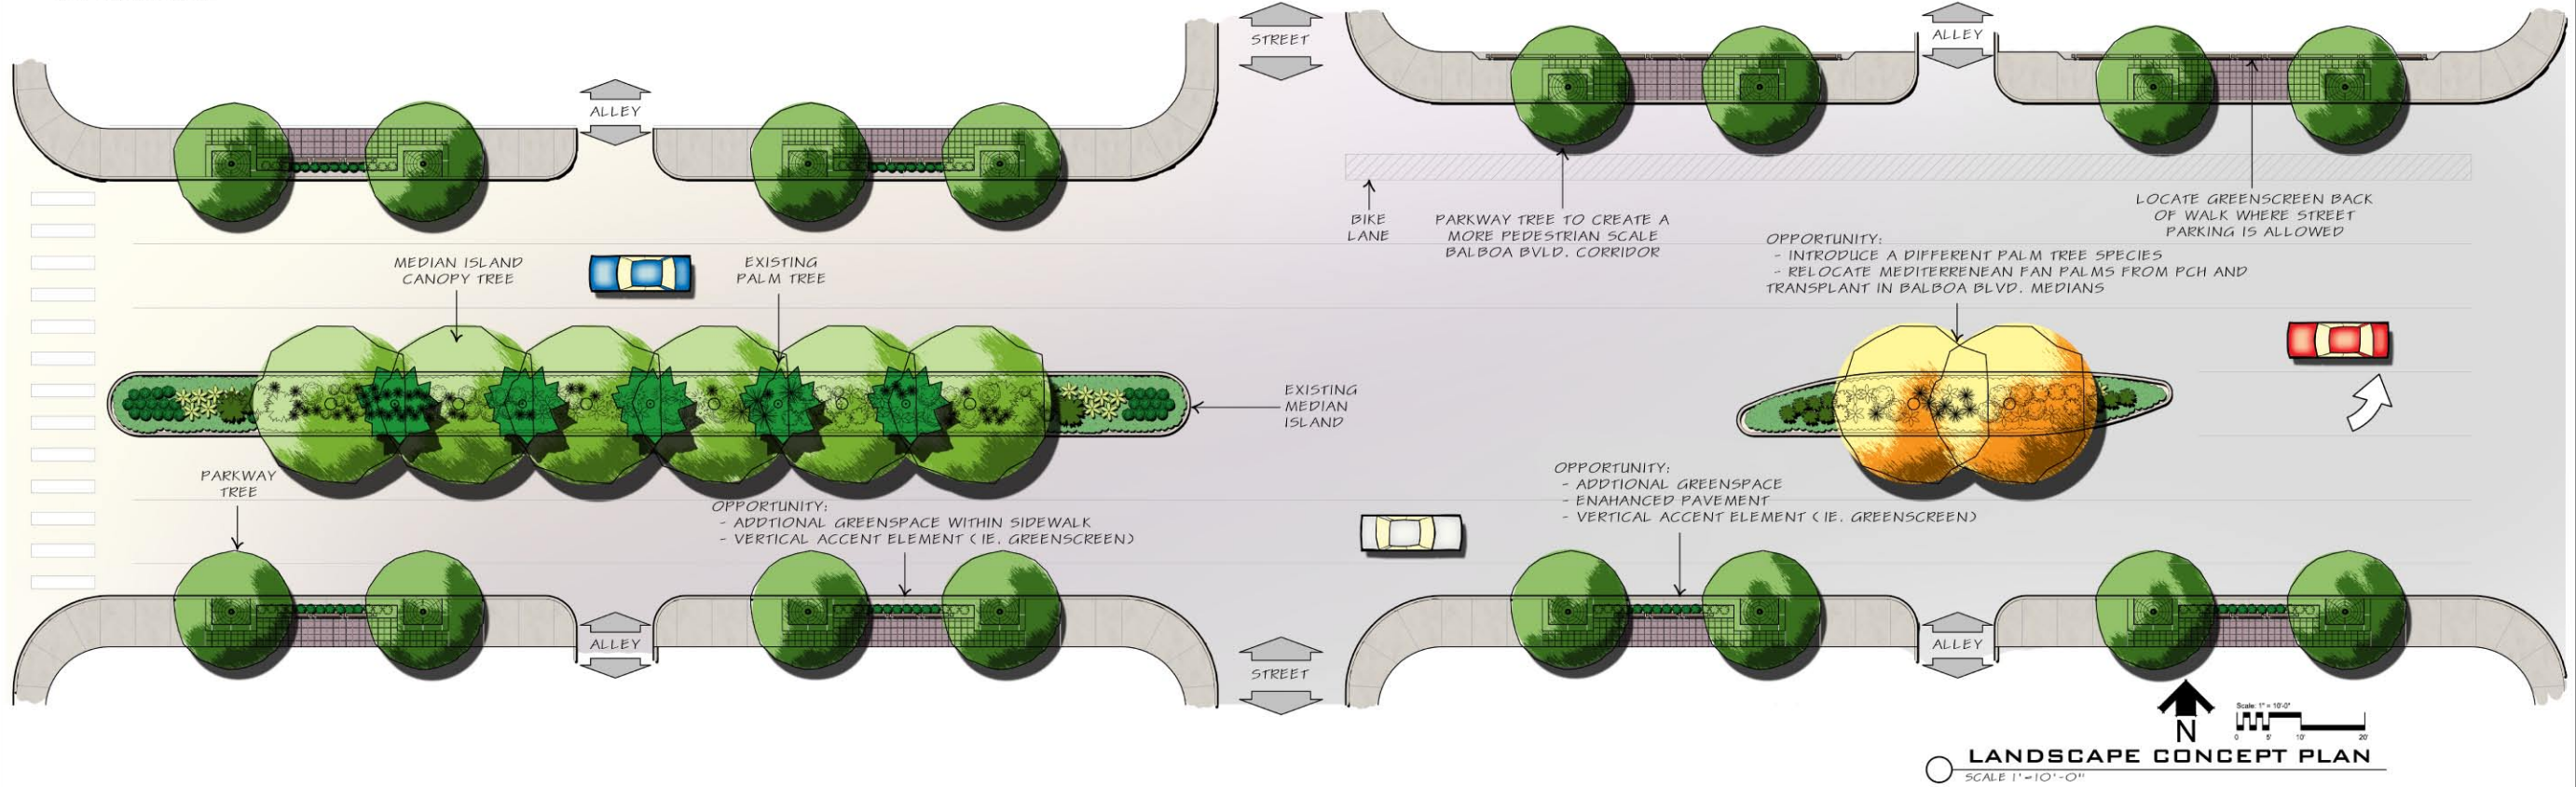

BALBOA BOULEVARD
WEST NEWPORT LANDSCAPE CITIZEN ADVISORY PANEL
CITY OF NEWPORT BEACH

CONCEPT STUDY **DVD** David Yuliz Design
Landscape Architects and Park Planners