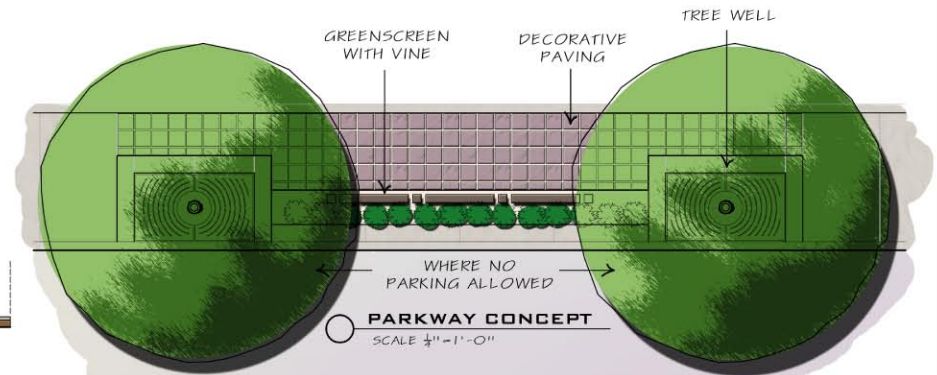

BALBOA BOULEVARD
WEST NEWPORT LANDSCAPE CITIZEN ADVISORY PANEL
CITY OF NEWPORT BEACH

CONCEPT STUDY **DVD** David Yuliz Design
Landscape Architects and Park Planners