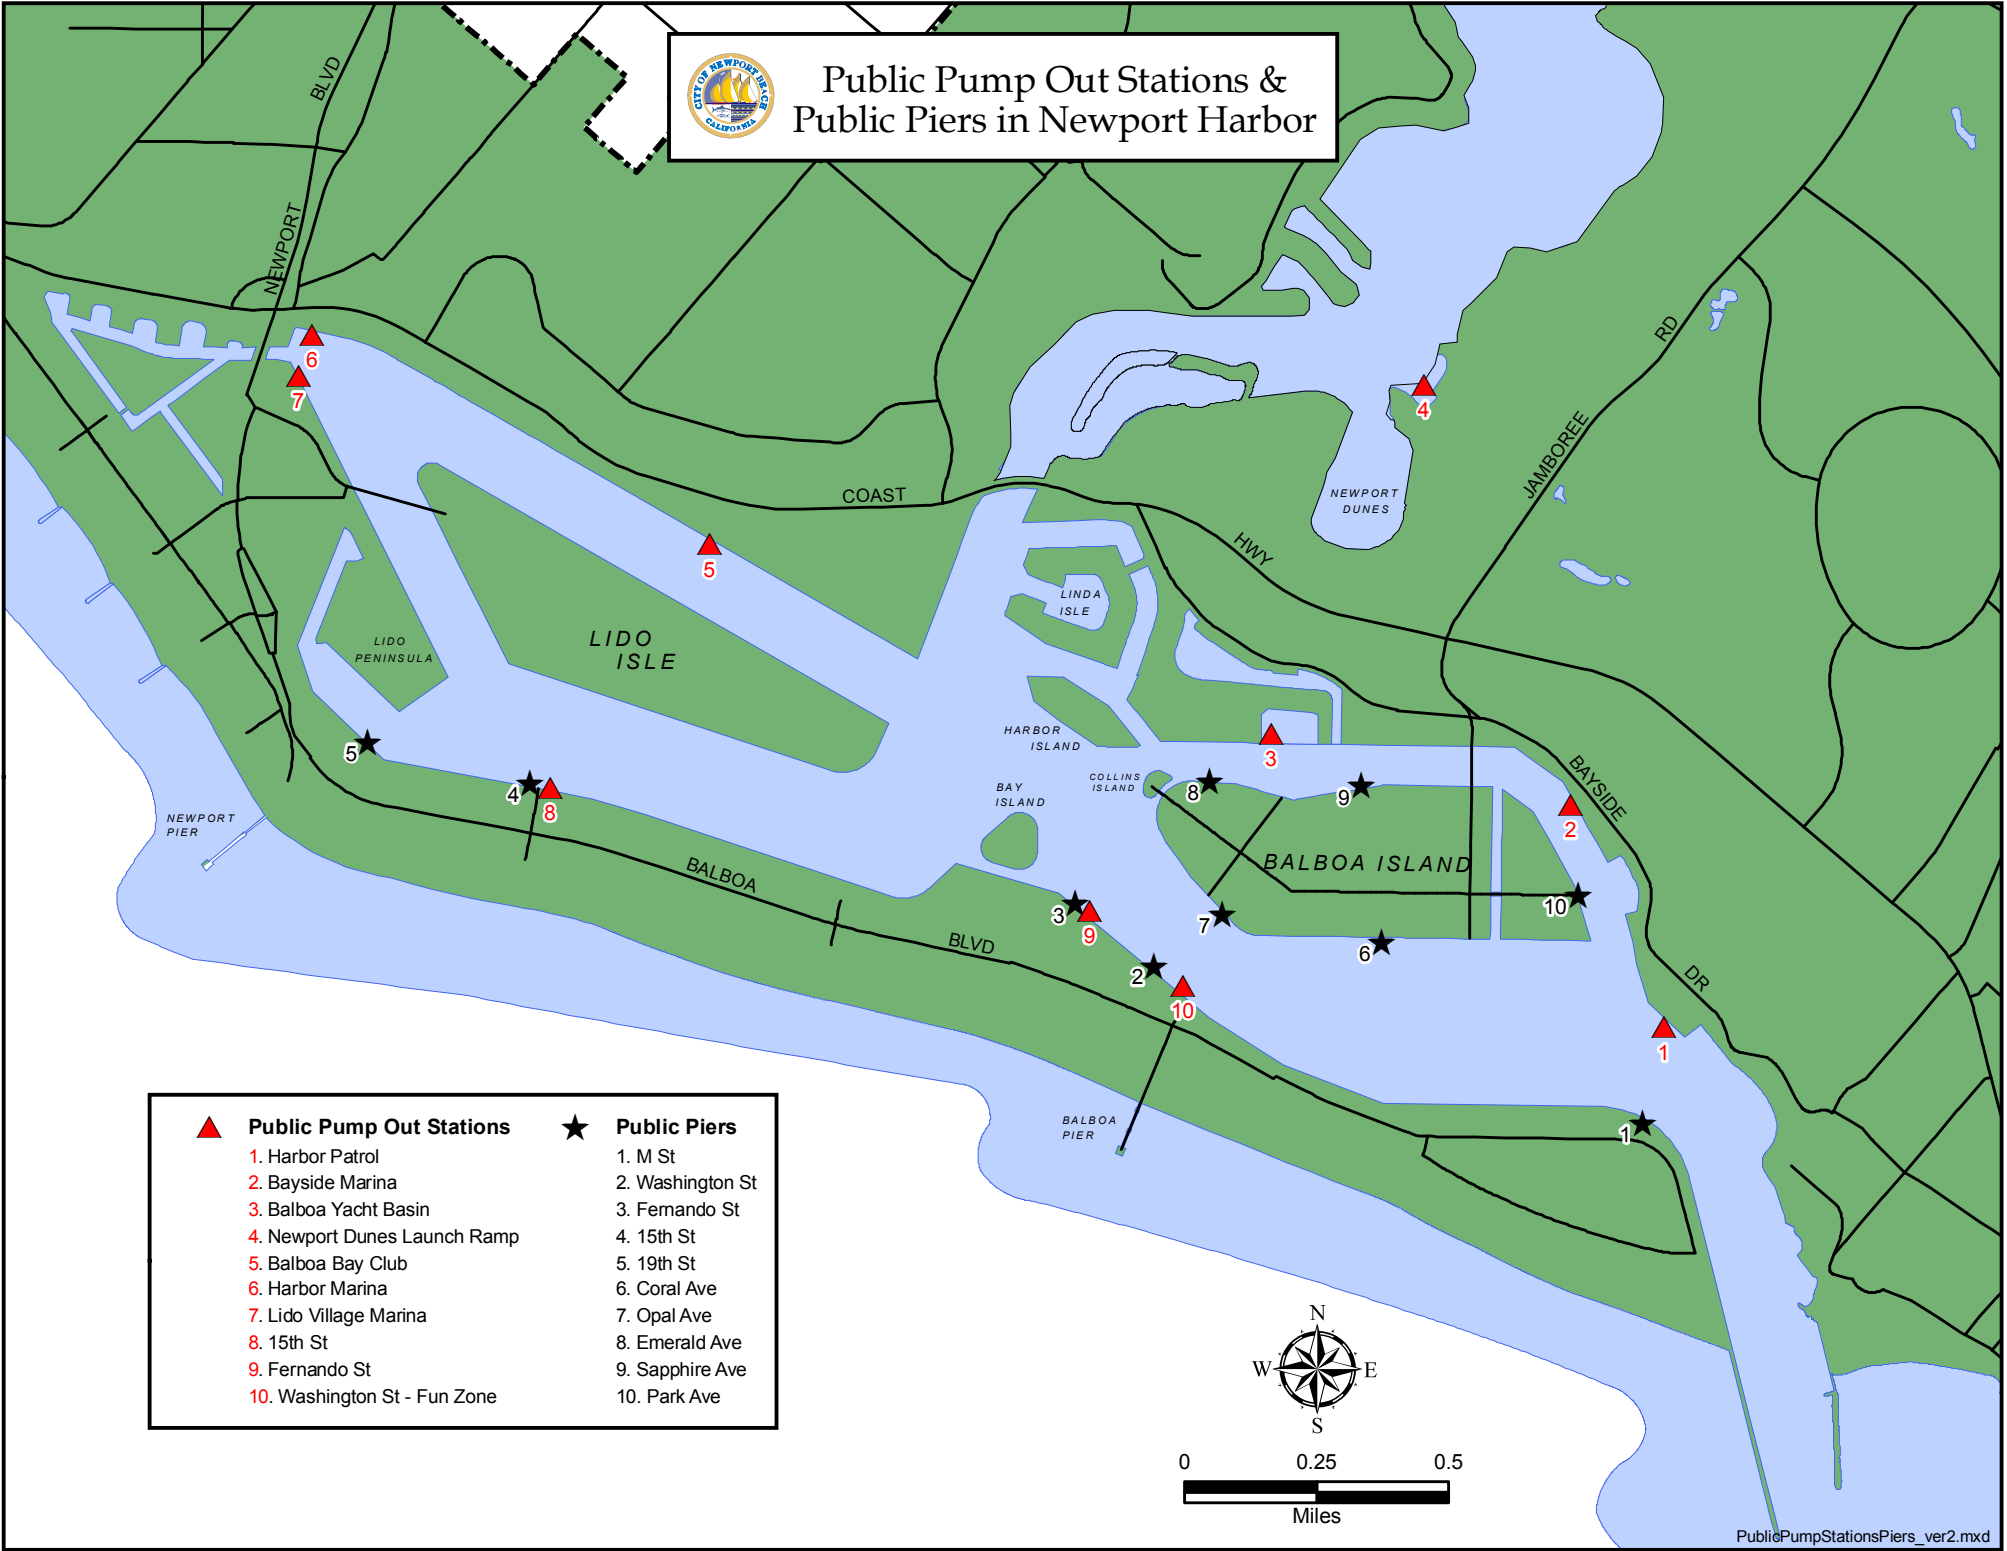

# Public Pump Out Stations & Public Piers in Newport Harbor

- | ▲ Public Pump Out Stations   | ★ Public Piers   |
|------------------------------|------------------|
| 1. Harbor Patrol             | 1. M St          |
| 2. Bayside Marina            | 2. Washington St |
| 3. Balboa Yacht Basin        | 3. Fernando St   |
| 4. Newport Dunes Launch Ramp | 4. 15th St       |
| 5. Balboa Bay Club           | 5. 19th St       |
| 6. Harbor Marina             | 6. Coral Ave     |
| 7. Lido Village Marina       | 7. Opal Ave      |
| 8. 15th St                   | 8. Emerald Ave   |
| 9. Fernando St               | 9. Sapphire Ave  |
| 10. Washington St - Fun Zone | 10. Park Ave     |