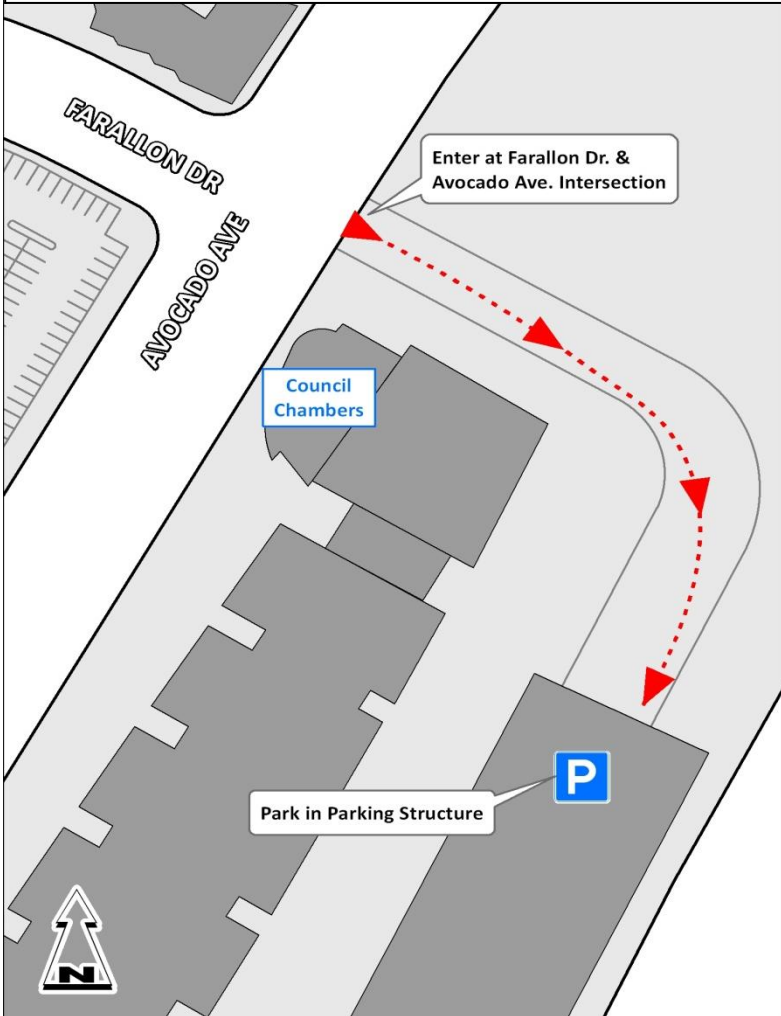

100 Civic Center Drive (at Farallon & Avocado)

Because the Civic Center and Park is still an active construction site, for your safety access will be restricted to the parking structure and City Council Chambers. Police Explorers will be on the site to help guide you. A community grand opening event is being planned for the spring to give everyone the chance to tour the buildings and park areas. To stay informed, visit newportbeachca.gov.