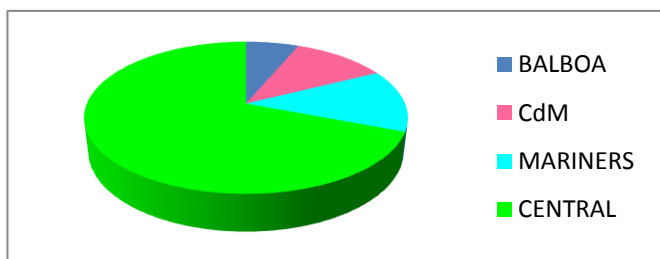

NEWPORT BEACH PUBLIC LIBRARY

Program Attendance

AUGUST 2013

CURRENT

	Aug-13	Jul-13	YTD 13/14
BALBOA	266	435	701
CdM	472	841	1,313
MARINERS	558	1049	1,607
CENTRAL	2,904	5970	8,874
TOTAL	4200	8,295	12,495

12 Month Comparison