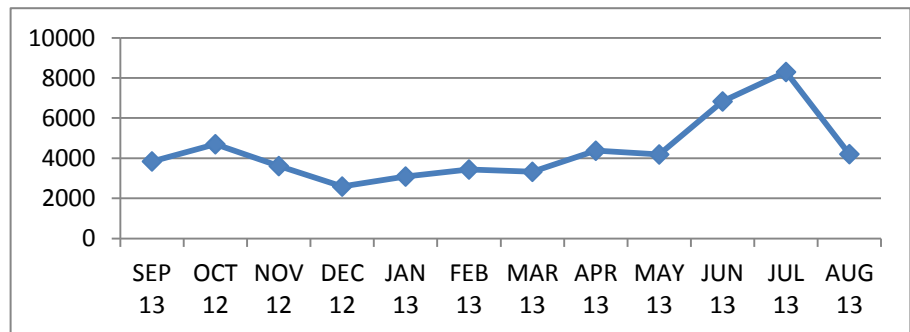

NEWPORT BEACH PUBLIC LIBRARY

Program Attendance

AUGUST 2013

CURRENT

	Aug-13	Jul-13	YTD 13/14
BALBOA	266	435	701
CdM	472	841	1,313
MARINERS	558	1049	1,607
CENTRAL	2,904	5970	8,874
TOTAL	4200	8,295	12,495

12 Month Comparison

SEP 13	3838
OCT 12	4695
NOV 12	3606
DEC 12	2586
JAN 13	3084
FEB 13	3435
MAR 13	3321
APR 13	4371
MAY 13	4184
JUN 13	6827
JUL 13	8295
AUG 13	4200

TOTAL 52442