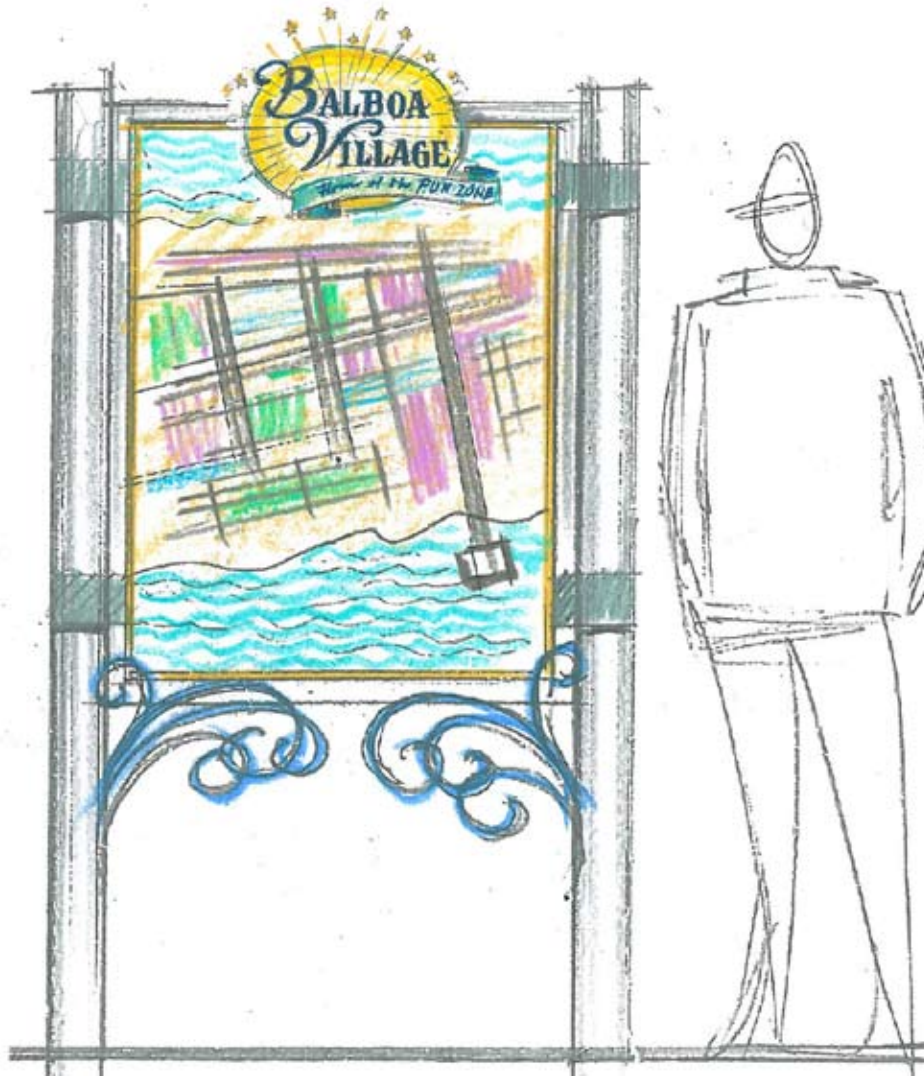

# Balboa Village

*Home of the FUN ZONE!*

DAY NITE  
TWINKLE STARS

ENTRY GATEWAY

ENTRY GATEWAY LOCATION

ENTRY GATEWAY DAYTIME

ENTRY GATEWAY NIGHTTIME

ENTRY GATEWAY

ENTRY GATEWAY

DIRECTIONAL SIGN

EXISTING DIRECTIONAL SIGN

DIRECTIONAL SIGN

DIRECTIONAL SIGN

POLE SIGN

POLE SIGN LOCATION

POLE SIGN

ENTRY GATEWAY AT FERRY LANDING

EXISTING ENTRY GATEWAY AT FERRY LANDING

ENTRY GATEWAY AT FERRY LANDING

ENTRY MONUMENT WITH ELECTRONIC MESSAGE BOARD

EXISTING LOGO & ENTRY MONUMENT

ENTRY MONUMENT WITH ELECTRONIC MESSAGE BOARD