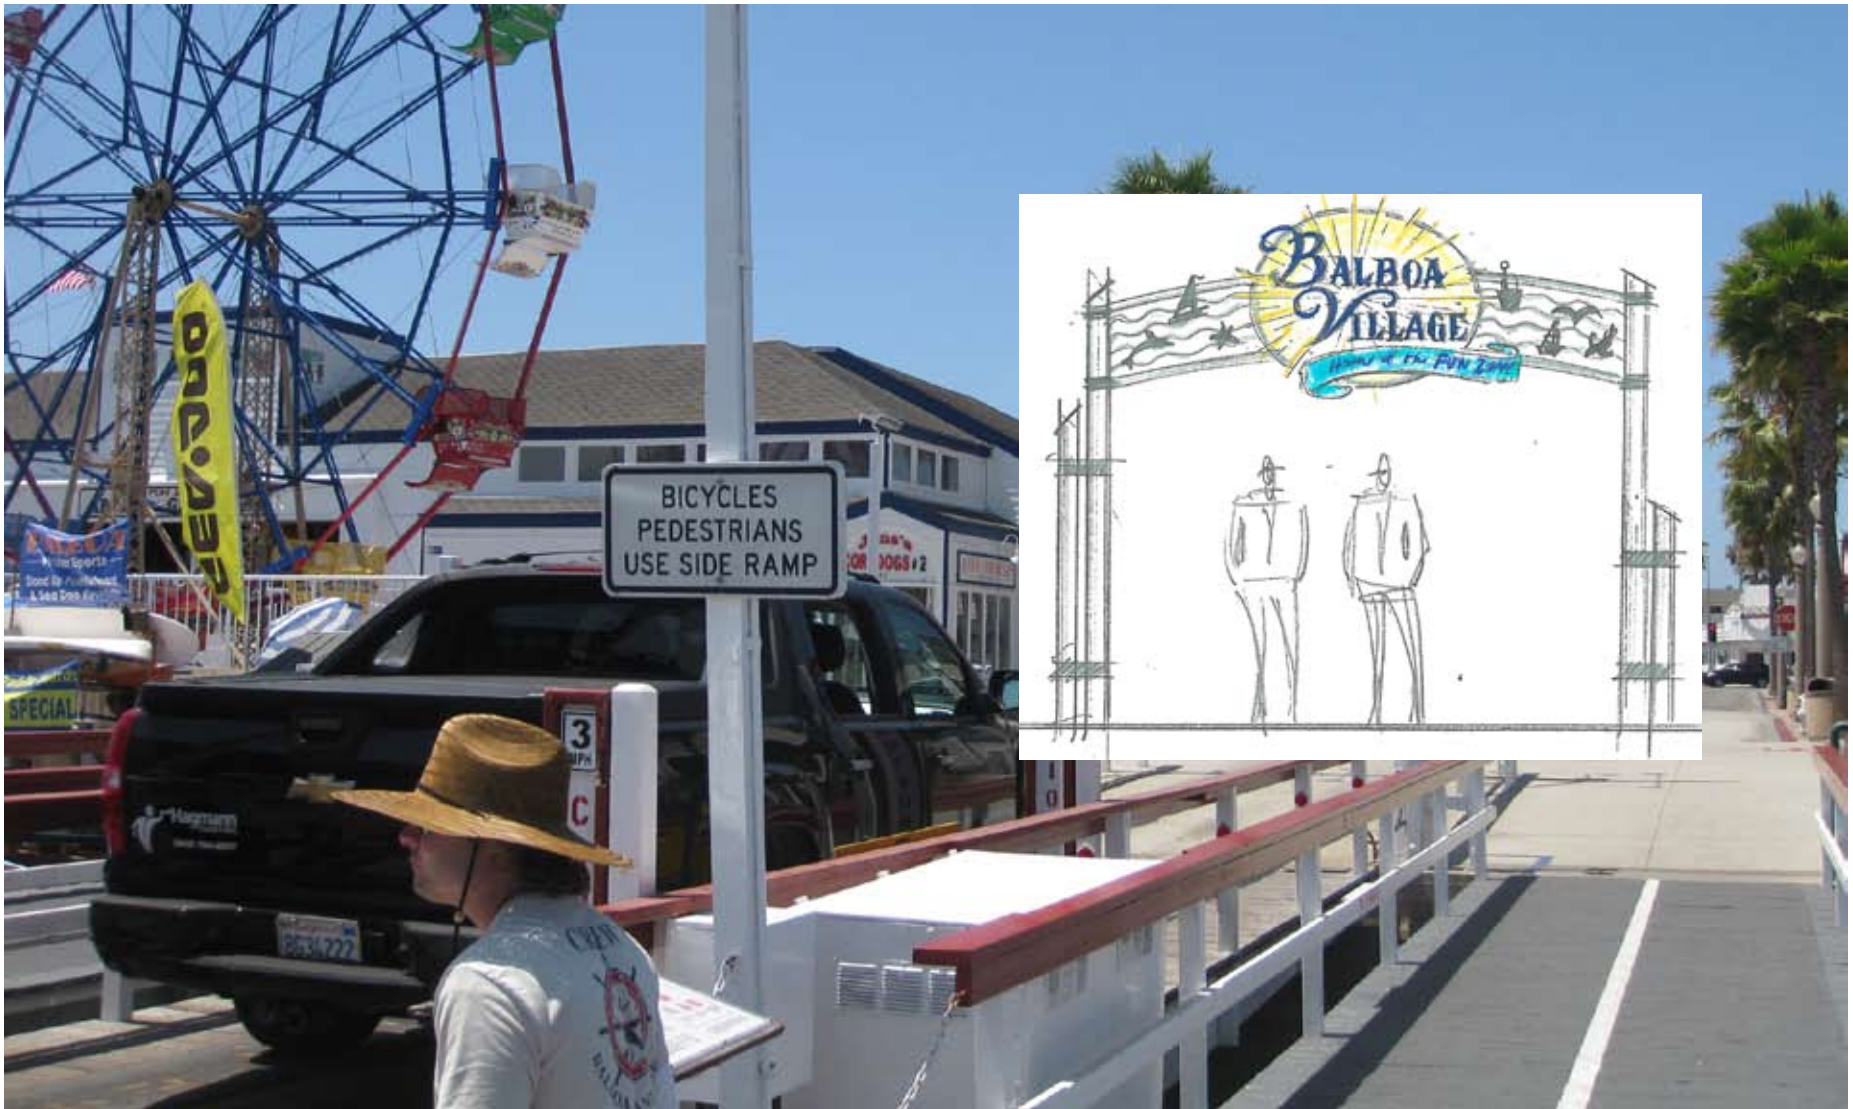

# Balboa Village

*Home of the FUN ZONE!*

DAY NITE  
TWINKLE STARS

ENTRY GATEWAY

ENTRY GATEWAY LOCATION

ENTRY GATEWAY DAYTIME

ENTRY GATEWAY NIGHTTIME

ENTRY GATEWAY

ENTRY GATEWAY

DIRECTIONAL SIGN

EXISTING DIRECTIONAL SIGN

DIRECTIONAL SIGN

DIRECTIONAL SIGN

POLE SIGN

POLE SIGN LOCATION

POLE SIGN

ENTRY GATEWAY AT FERRY LANDING

EXISTING ENTRY GATEWAY AT FERRY LANDING

ENTRY GATEWAY AT FERRY LANDING

ENTRY MONUMENT WITH ELECTRONIC MESSAGE BOARD

EXISTING LOGO & ENTRY MONUMENT

ENTRY MONUMENT WITH ELECTRONIC MESSAGE BOARD