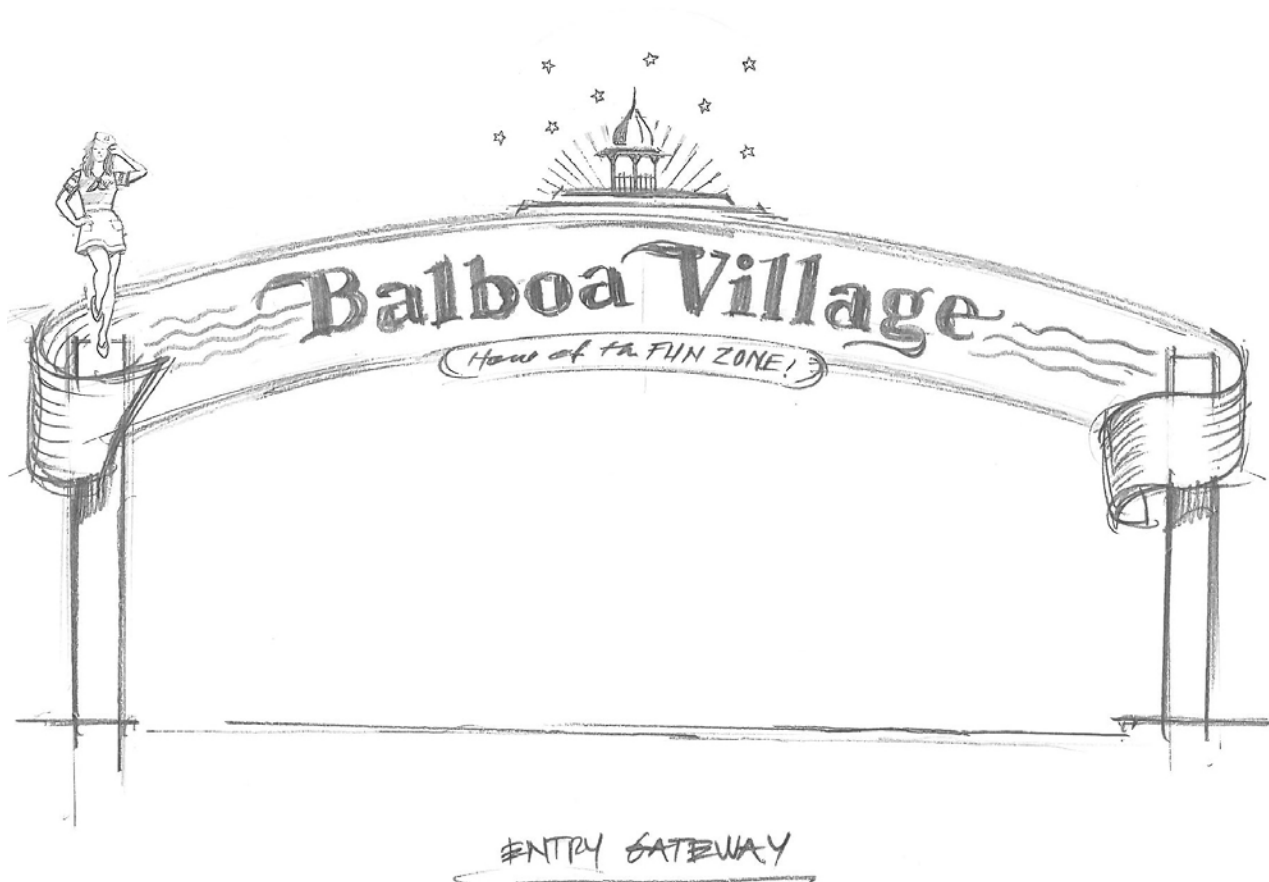

WAYFINDING RESEARCH

EXISTING LOGOS

Balboa  
Village

Balboa  
VILLAGE  
Home of the Fun Zone

# Balboa Village

*Home of the FUN ZONE!*

DAY NITE  
TWINKLE STARS

ENTRY GATEWAY

ENTRY GATEWAY LOCATION

ENTRY GATEWAY DAYTIME

ENTRY GATEWAY NIGHTTIME

ENTRY GATEWAY

ENTRY GATEWAY

DIRECTIONAL SIGN

EXISTING DIRECTIONAL SIGN

DIRECTIONAL SIGN

DIRECTIONAL SIGN

POLE SIGN

POLE SIGN LOCATION

POLE SIGN