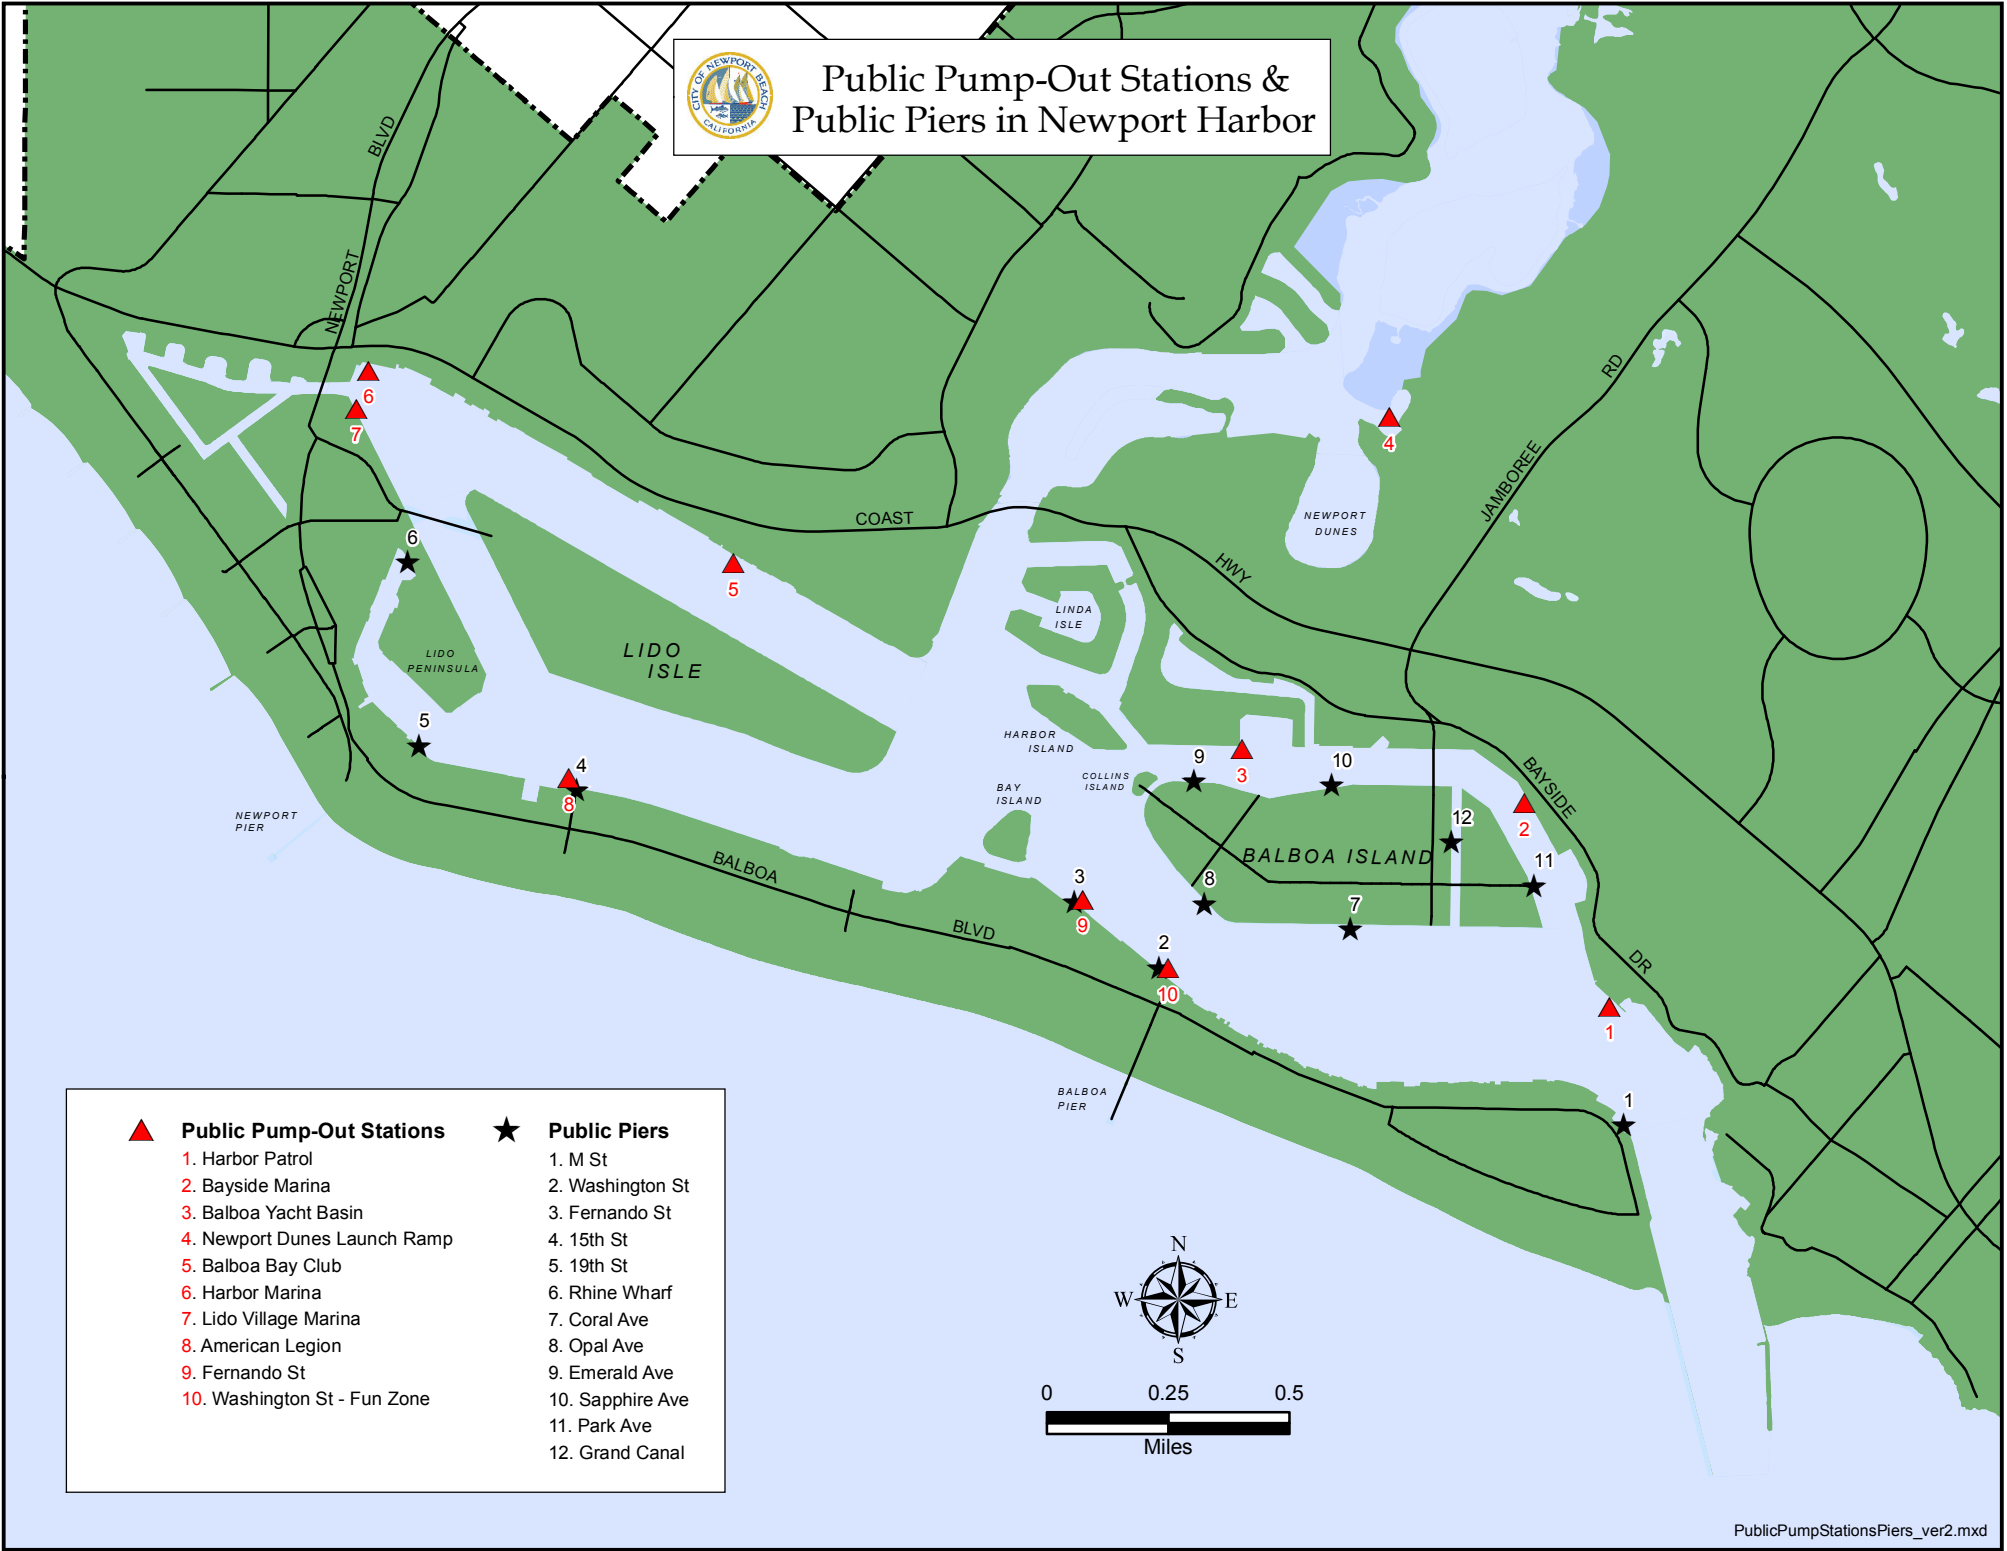

# Public Pump-Out Stations & Public Piers in Newport Harbor

- |   |                                 |   |                     |
|---|---------------------------------|---|---------------------|
|  | <b>Public Pump-Out Stations</b> |  | <b>Public Piers</b> |
| 1.  | Harbor Patrol                   | 1.  | M St                |
| 2.  | Bayside Marina                  | 2.  | Washington St       |
| 3.  | Balboa Yacht Basin              | 3.  | Fernando St         |
| 4.  | Newport Dunes Launch Ramp       | 4.  | 15th St             |
| 5.  | Balboa Bay Club                 | 5.  | 19th St             |
| 6.  | Harbor Marina                   | 6.  | Rhine Wharf         |
| 7.  | Lido Village Marina             | 7.  | Coral Ave           |
| 8.  | American Legion                 | 8.  | Opal Ave            |
| 9.  | Fernando St                     | 9.  | Emerald Ave         |
| 10.   | Washington St - Fun Zone        | 10.   | Sapphire Ave        |
|   |                                 | 11.   | Park Ave            |
|   |                                 | 12.   | Grand Canal         |