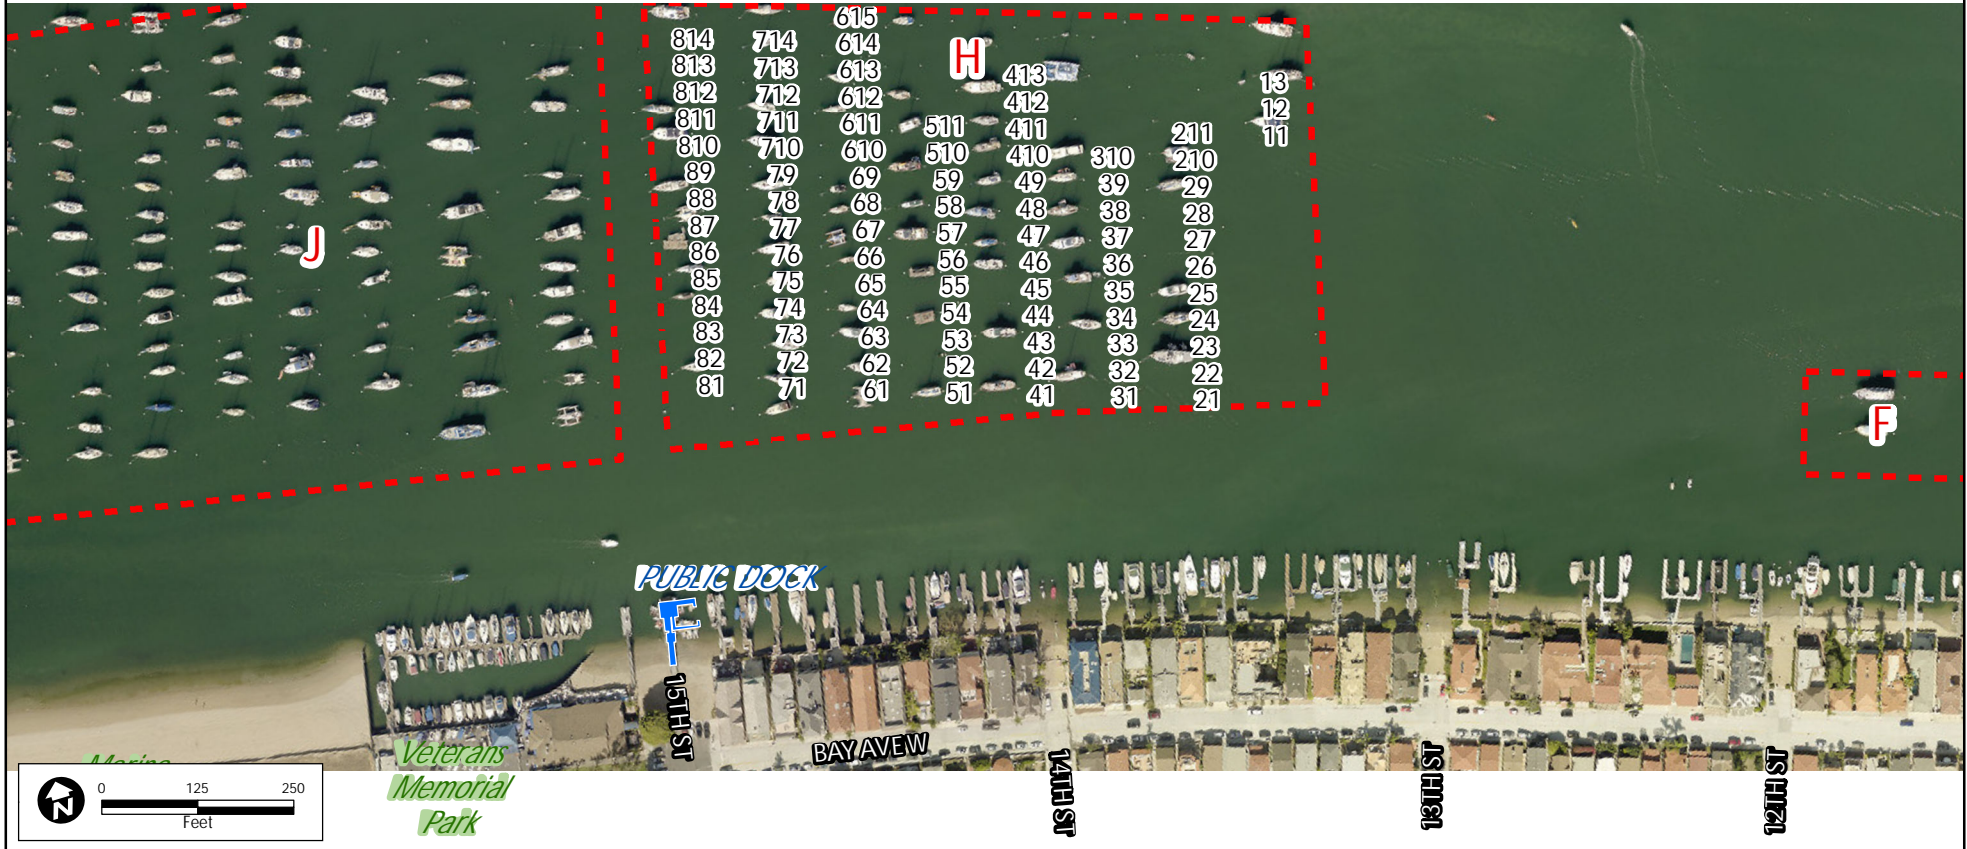

Mooring H

City of Newport Beach
GIS Division
March 26, 2015

VIA HAVRE

VIA ITHACA

VIA JUGAR

VIA KORON

VIA LORCA

VIA MENTONE

VIA NICE

VIA ORVIETO

VIA PALERMO

VIA QUITO

STRADA QUITO

VIA RAVENNA

VIA SAN REMO

VIA TRIESTE

STRADA TRIESTE

Mooring H