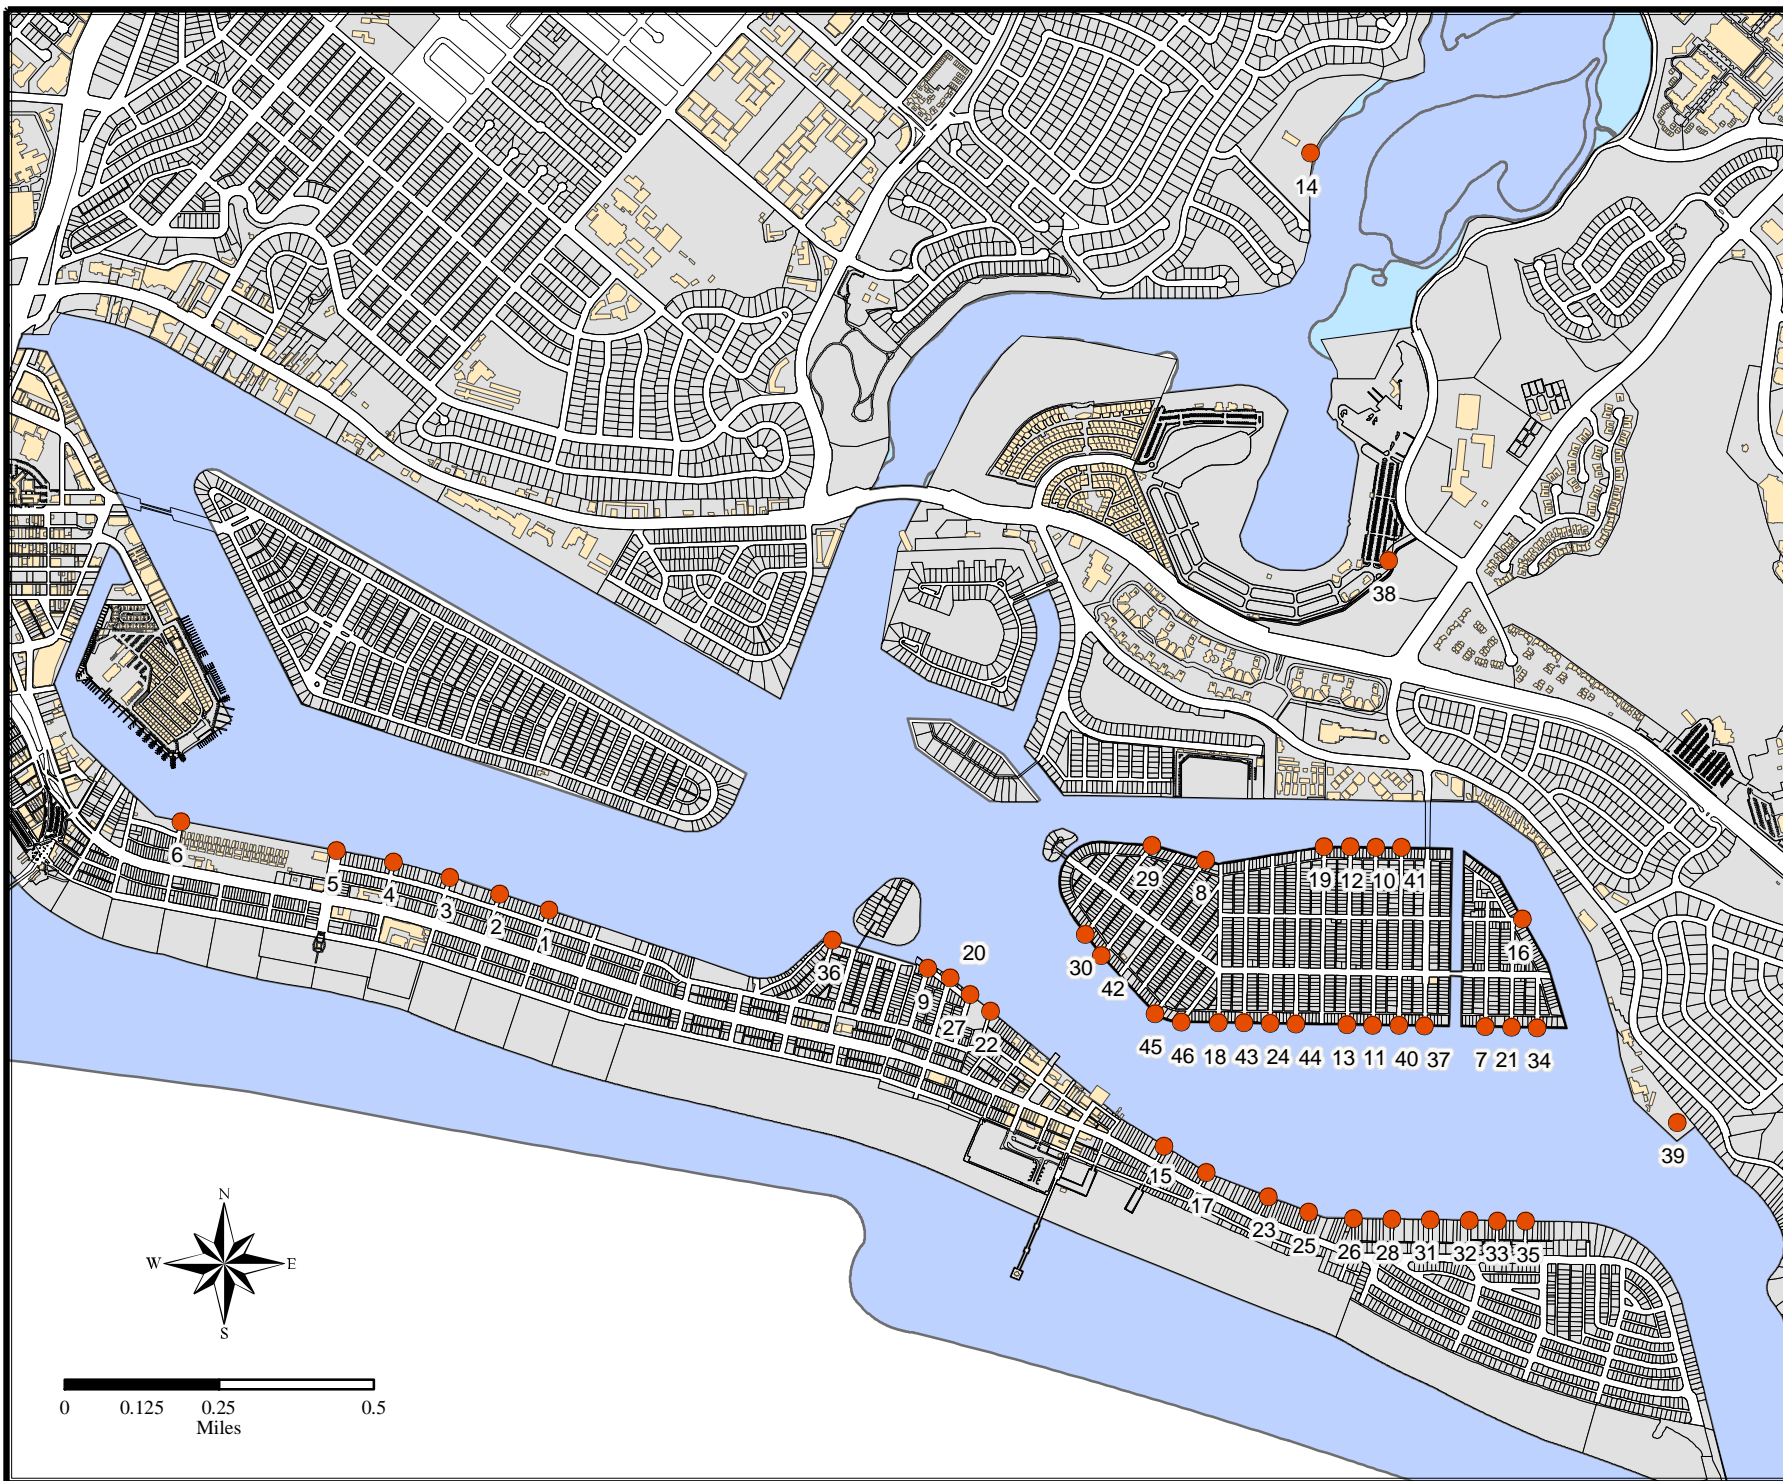

Boat (Hand-carried) Launch Sites

City of Newport Beach

● * Launch Sites

Site No. Street Location

- 1 11th St
- 2 12th St
- 3 13th St
- 4 14th St
- 5 15th St
- 6 18th St
- 7 Abalone Ave
- 8 Agate Ave
- 9 Alvarado Pl
- 10 Amethyst Ave
- 11 Amethyst Ave
- 12 Apolena Ave
- 13 Apolena Ave
- 14 Aquatic Center
- 15 B St
- 16 Balboa Ave
- 17 C St
- 18 Collins Ave
- 19 Coral Ave
- 20 Coronado St
- 21 Crystal Ave
- 22 Cypress St
- 23 D St
- 24 Diamond Ave
- 25 E St
- 26 F St
- 27 Fernando St
- 28 G St
- 29 Garnet Ave
- 30 Garnet Ave
- 31 H St
- 32 I St
- 33 J St
- 34 Jade Ave
- 35 K St
- 36 Lindo Ave
- 37 Marine Ave
- 38 Newport Dunes (Entry Gate)
- 39 OCHD Boat Dock
- 40 Onyx Ave
- 41 Onyx Ave
- 42 Pearl Ave
- 43 Ruby Ave
- 44 Sapphire Ave
- 45 Topaz Ave
- 46 Turquoise Ave

* Per City Council Resolution #7439
Adopted May 24, 1971
(Excluding Sites #14, #38 & #39)

March 15, 2001