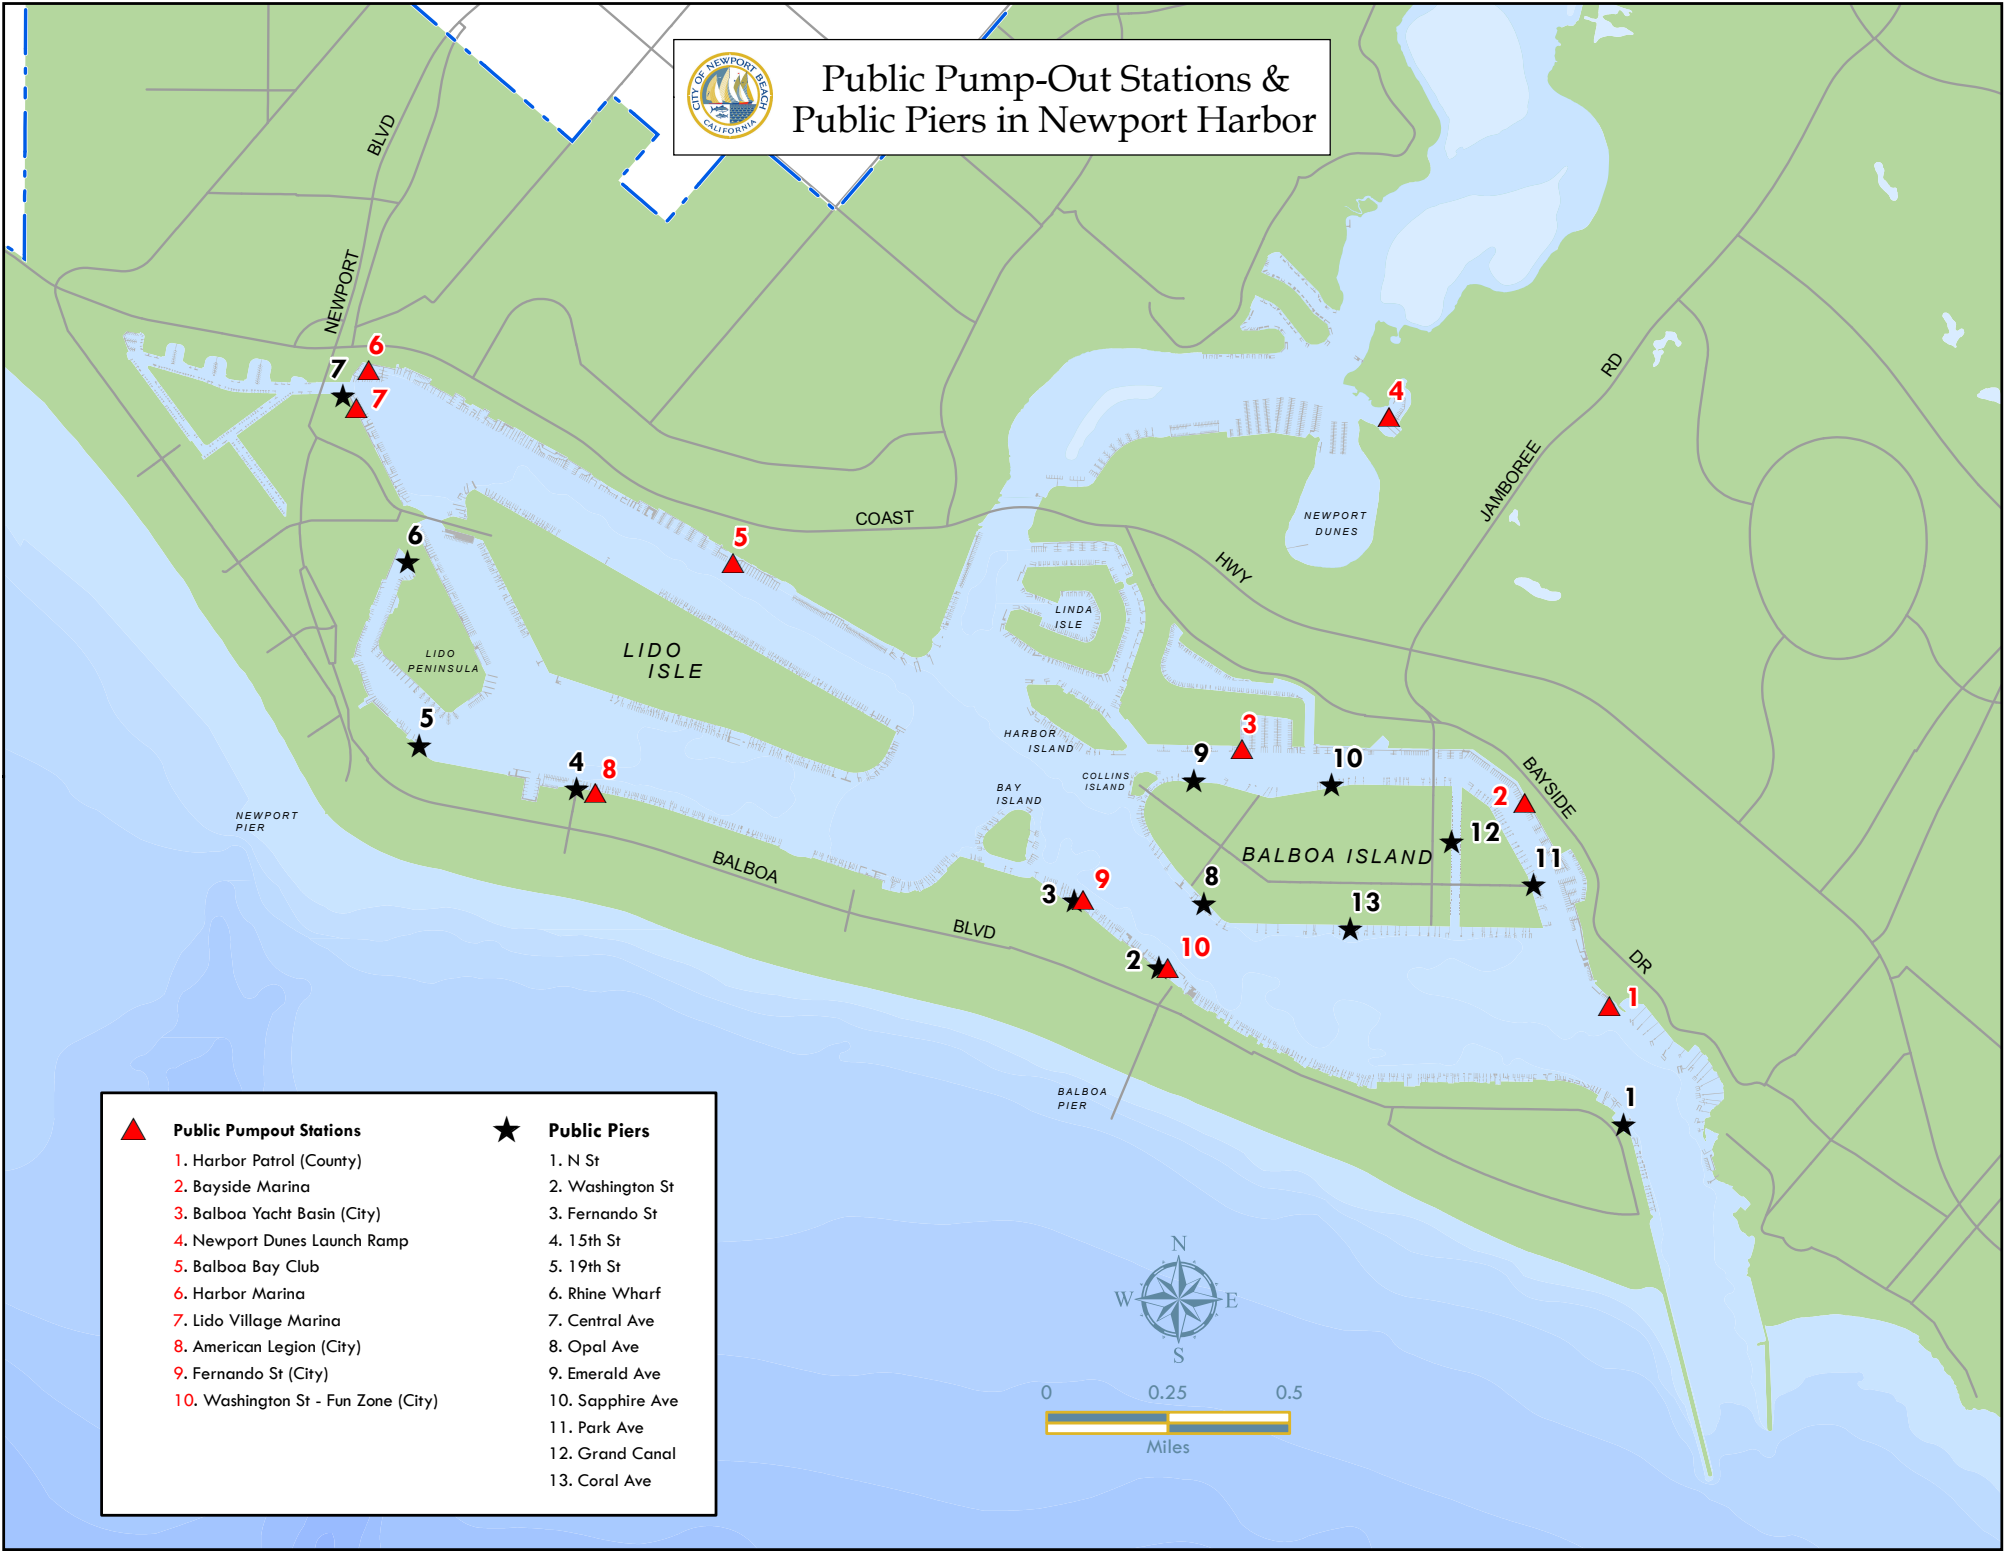

Public Pump-Out Stations & Public Piers in Newport Harbor

 Public Pumpout Stations	 Public Piers
1. Harbor Patrol (County)	1. N St
2. Bayside Marina	2. Washington St
3. Balboa Yacht Basin (City)	3. Fernando St
4. Newport Dunes Launch Ramp	4. 15th St
5. Balboa Bay Club	5. 19th St
6. Harbor Marina	6. Rhine Wharf
7. Lido Village Marina	7. Central Ave
8. American Legion (City)	8. Opal Ave
9. Fernando St (City)	9. Emerald Ave
10. Washington St - Fun Zone (City)	10. Sapphire Ave
	11. Park Ave
	12. Grand Canal
	13. Coral Ave