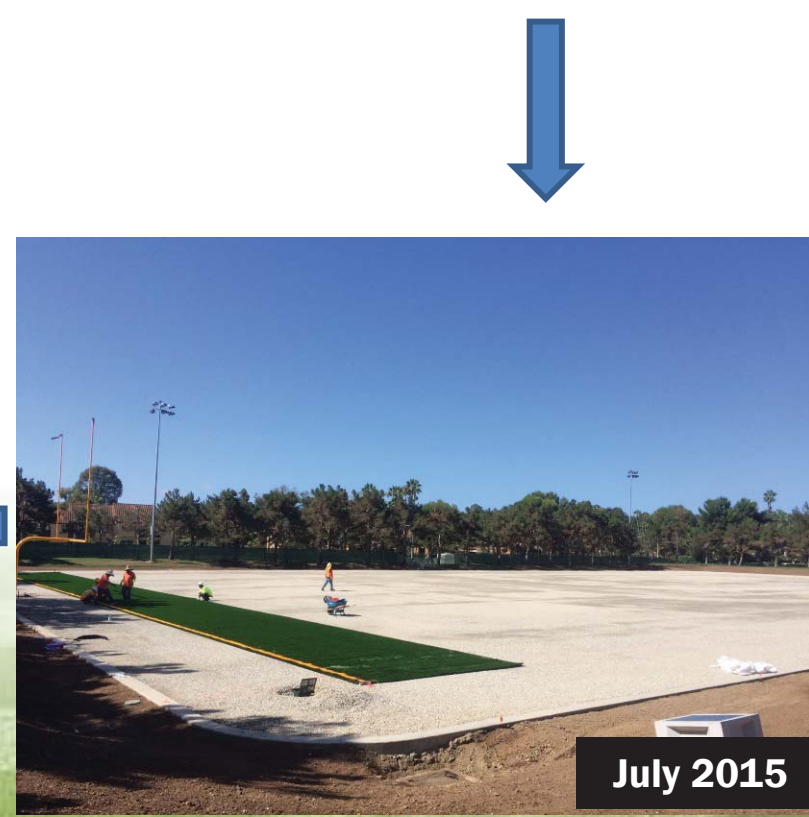

# Synthetic Turf Field at Bonita Creek Park

# Bonita Creek Park Synthetic Turf Field Use

	Winter 17-18	Summer 18	FY 17/18 TOTALS
Additional Playable Days vs Grass	50	61	111
Youth League Hours	643	572.25	1215.25
Adult League Hours	79	187	266

- We have not closed the synthetic turf fields due to rain since they opened
- Gives club soccer organizations ability to practice year round
- Provides non-traditional sports like Girls Lacrosse, whose season overlaps with our field closures, a place to practice
- Numbers do not reflect the observed increase in casual use of the synthetic turf fields. More pickup soccer games, solo training/drills, unstructured play

- Field lining on grass requires weekly touch up compared to synthetic turf (1-2x per season)
- This also saves our YSC groups (i.e. AYSO) \$3,000 per year on field lining.
- Grant Howald Field size is about 40%
- Water savings is approx 0.62 gallons per sq ft per week or **5,039,112 gallons per year!**