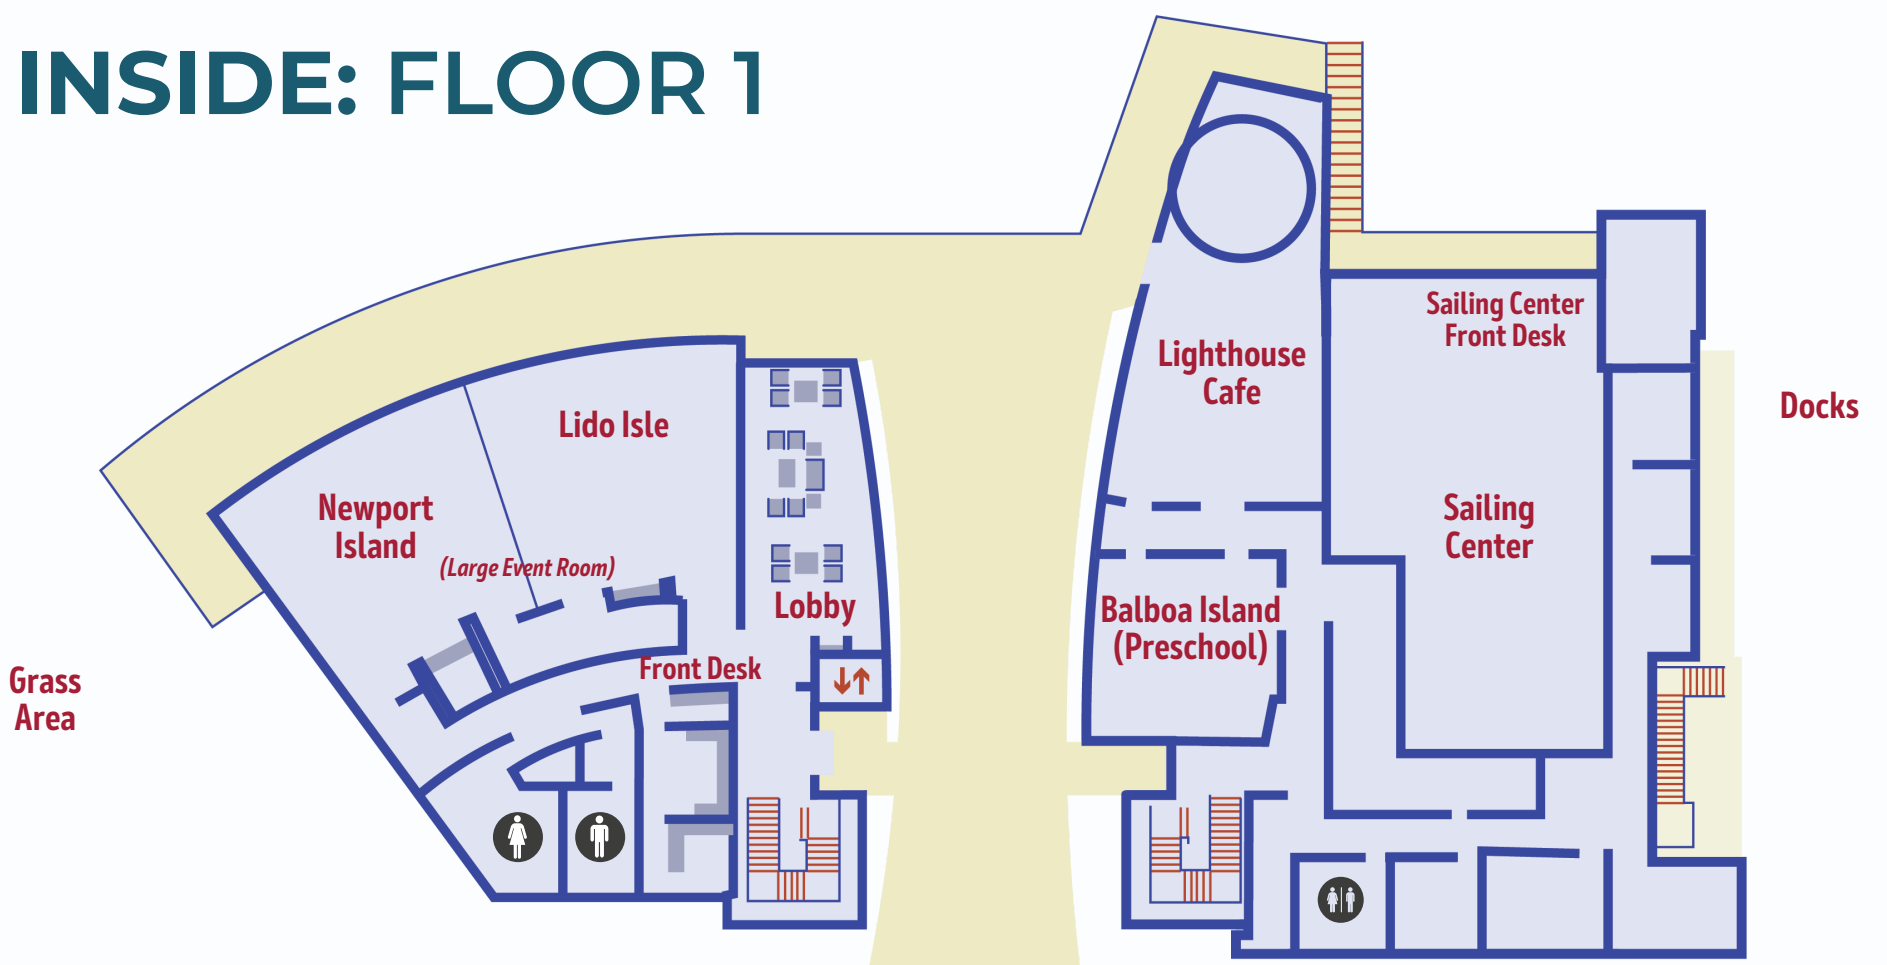

MARINA PARK COMMUNITY & SAILING CENTER

OUTSIDE

INSIDE: FLOOR 1

INSIDE: FLOOR 2

1600 W. Balboa Boulevard

This park and community center features a nautical-themed playground, half-court basketball & outdoor fitness circuit, ample grass space, and 2 story community and sailing center with water equipment rentals. Lighthouse Bayside Cafe, catering, and picnic area also attached.

Download the ParkMobile app to pay for parking while visiting the facility or park. Or you can use cash/credit card at one of the pay stations located in the parking lot.

ParkMobile

If you have questions or feedback regarding this facility, please call Marina Park staff at 949-270-8150 or email recreation@newportbeachca.gov.