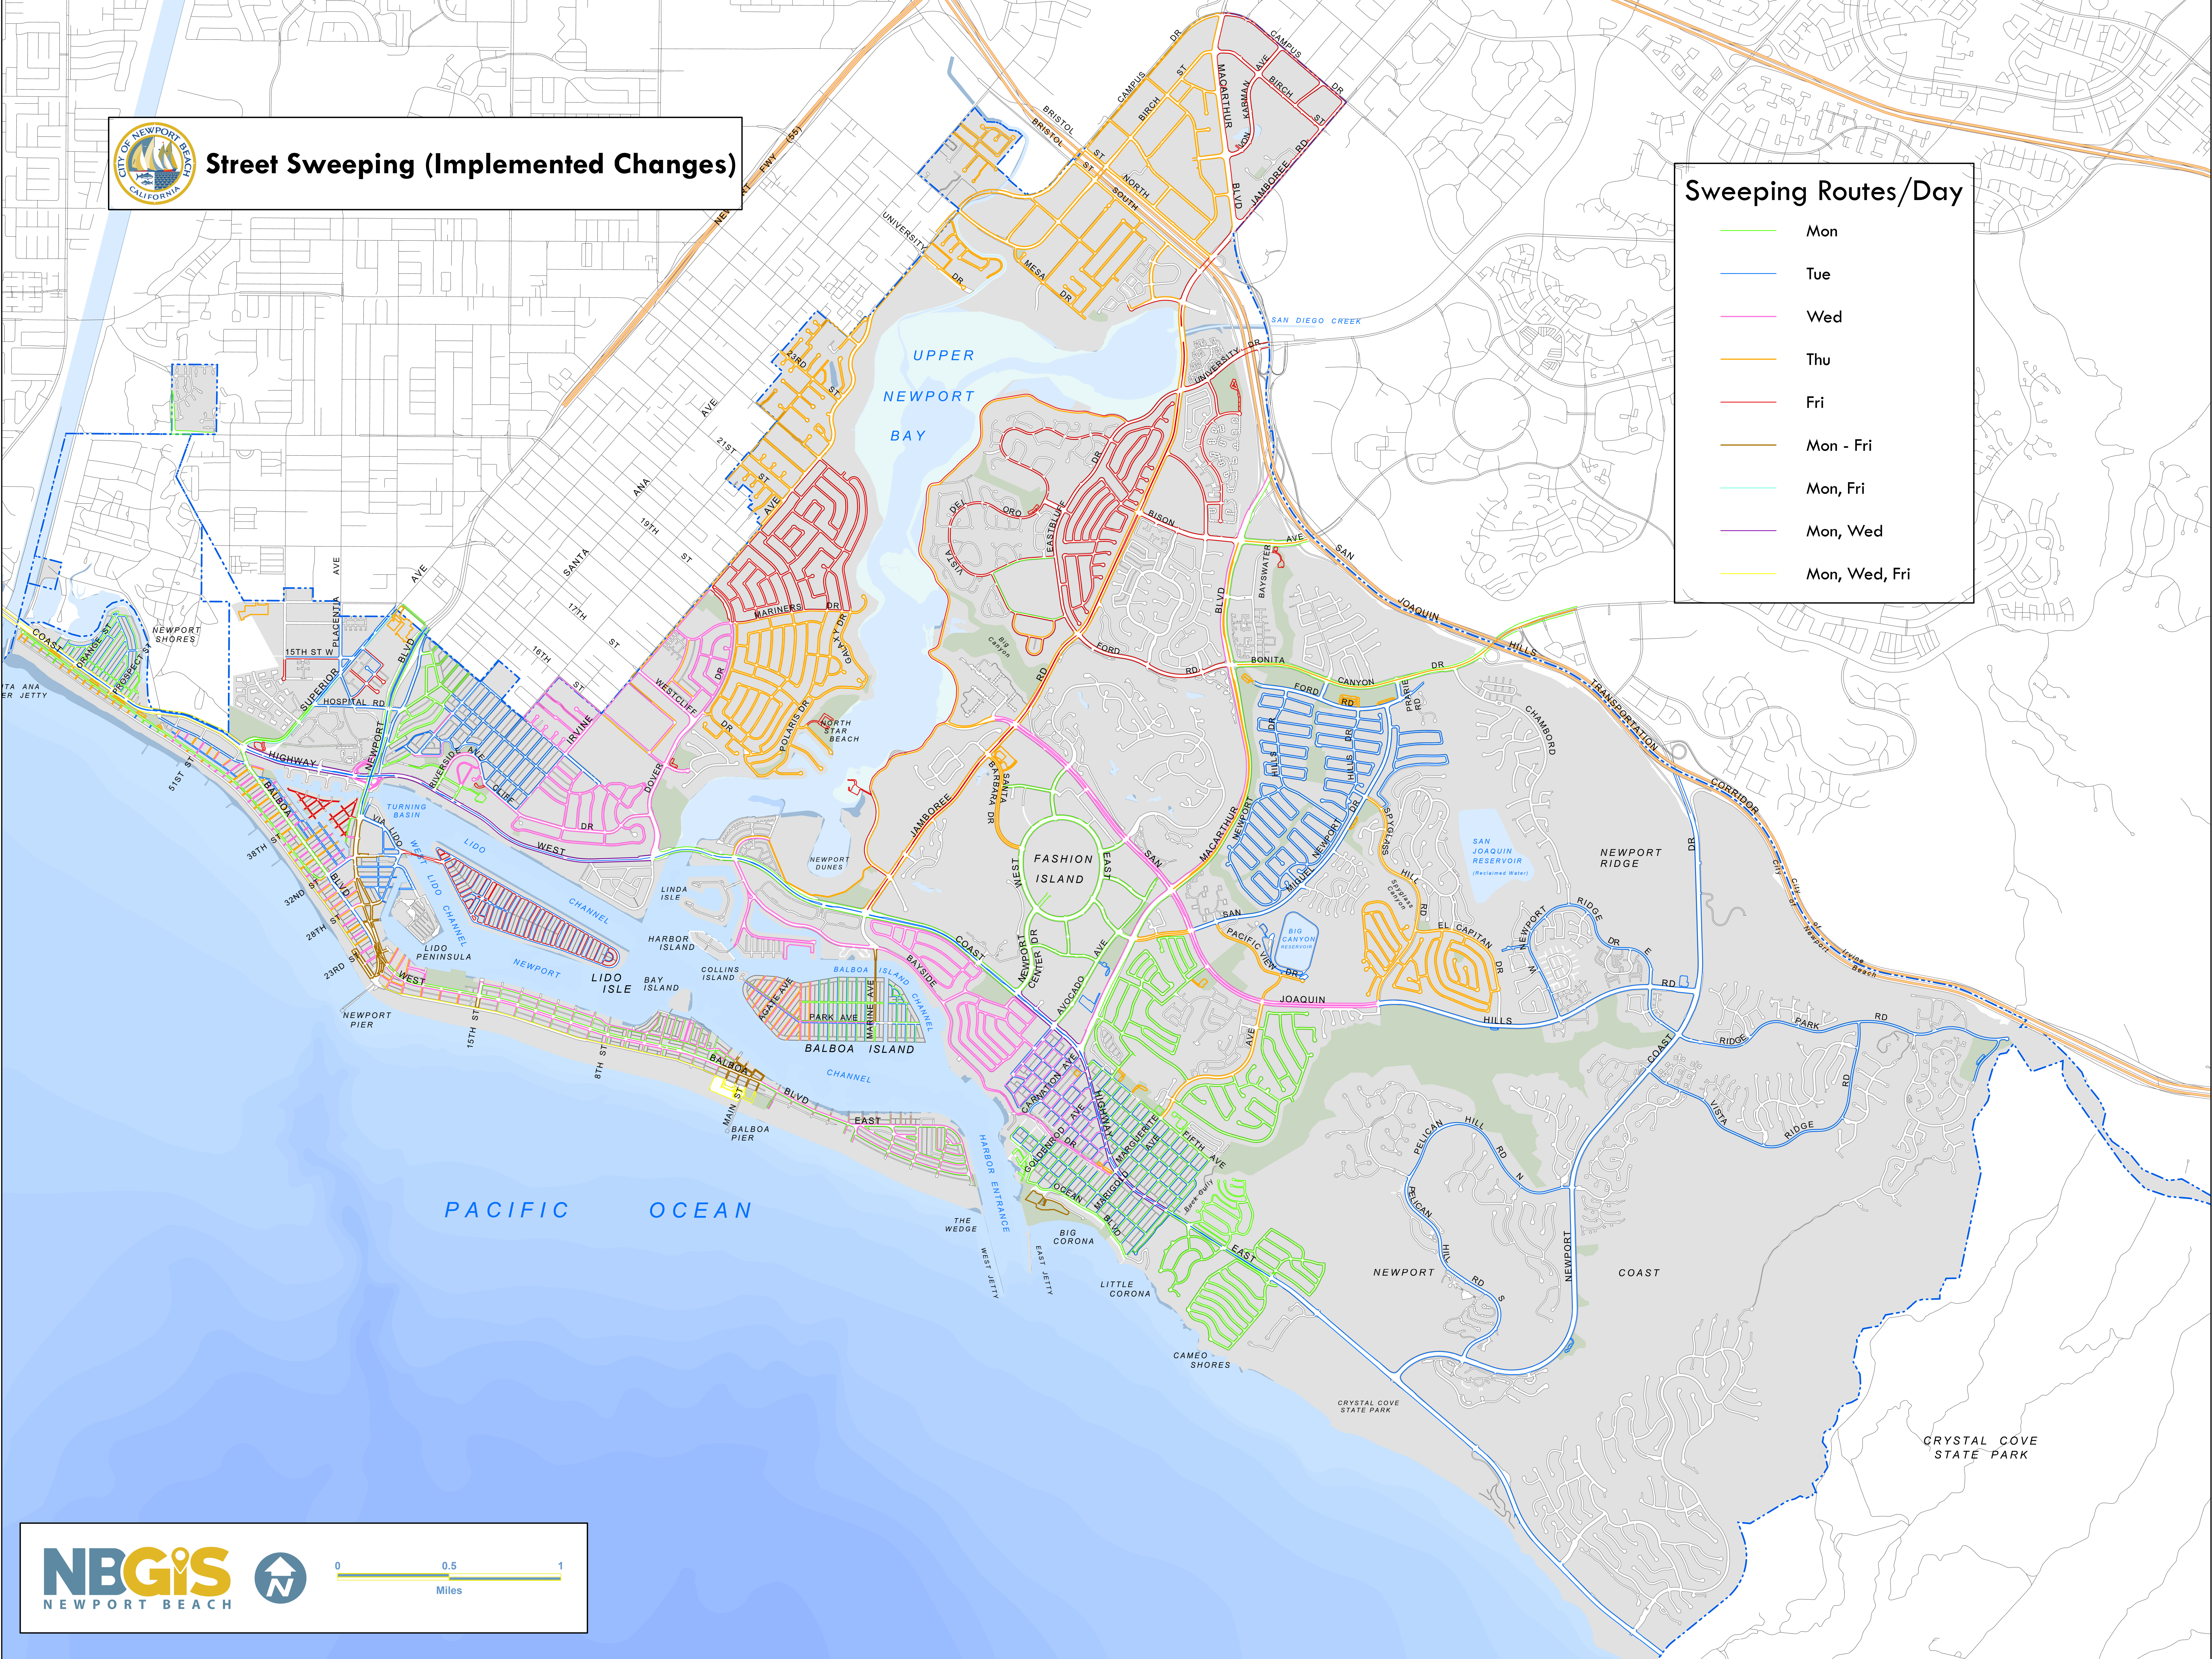

Street Sweeping (Implemented Changes)

Sweeping Routes/Day

- Mon
- Tue
- Wed
- Thu
- Fri
- Mon - Fri
- Mon, Fri
- Mon, Wed
- Mon, Wed, Fri

PACIFIC OCEAN

CRYSTAL COVE STATE PARK