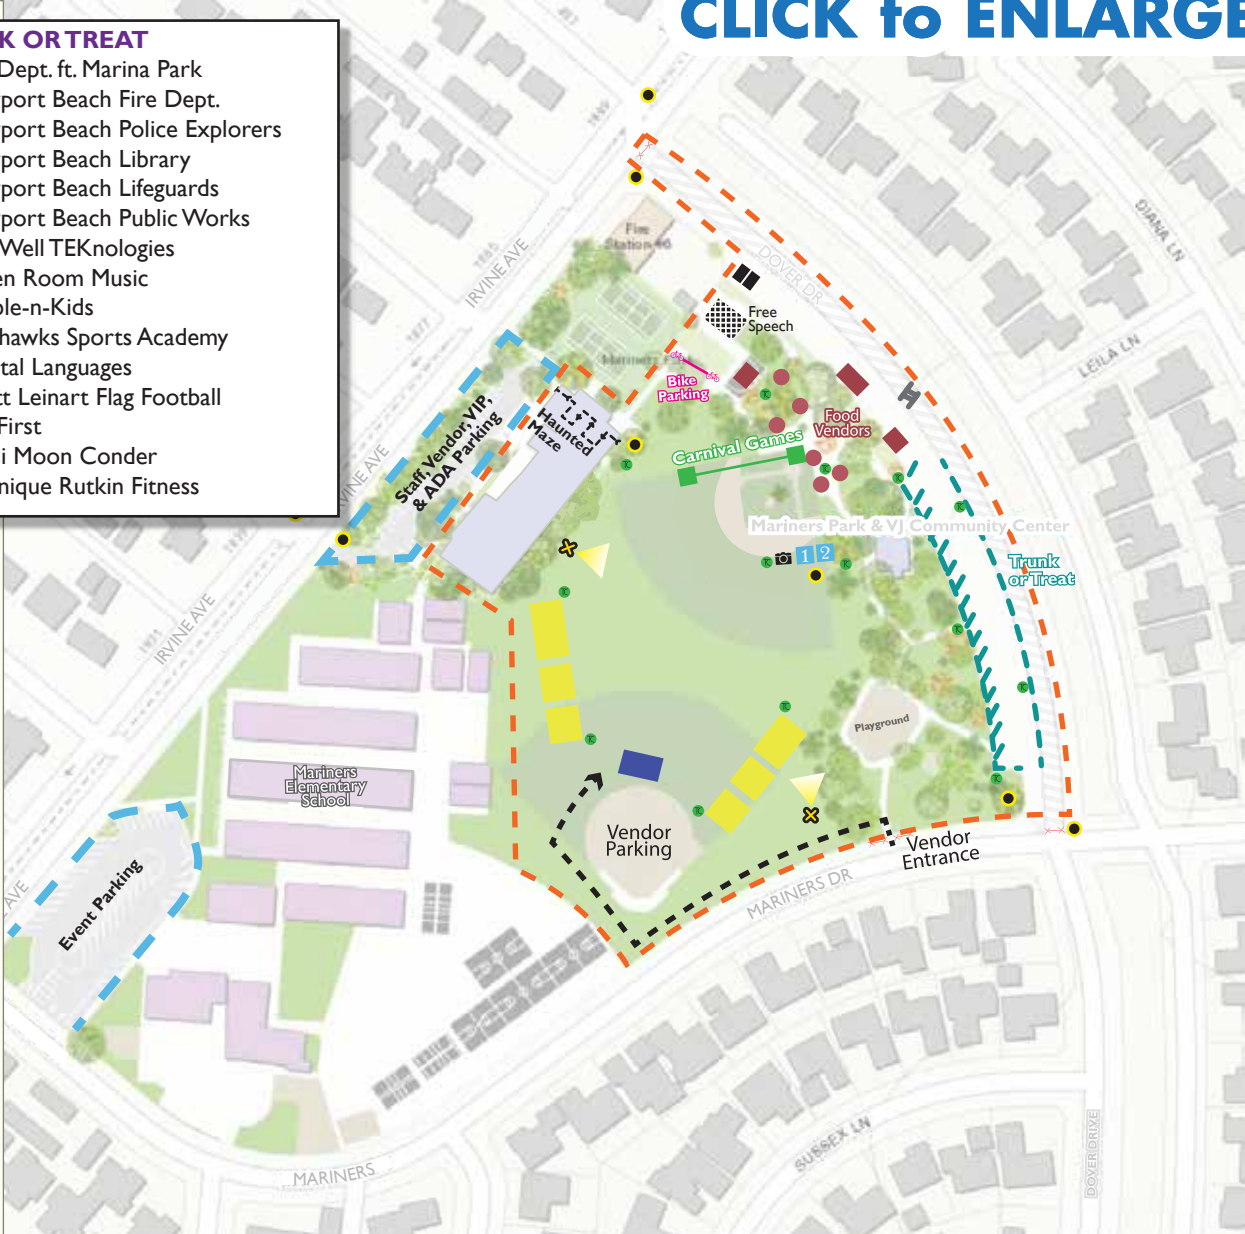

[CLICK to ENLARGE](#)

CITY OF NEWPORT BEACH • RECREATION & SENIOR SERVICES DEPARTMENT  
**HALLOWEEN SPOOKTACULAR MAP**

**SATURDAY, OCTOBER 29 ■ 3P.M.–6P.M.**

-  Event Area
-  Trunk or Treat
-  Food Vendors
-  Games
-  Haunted House (All Ages)
-  Stage (Band, Costume Contest)
-  1 Costume Contest Sign-Up
-  2 City booth/First Aid
-  (2) 3 Yard Dumpsters
-  Additional Trash Cans
-  Portable Light Towers
-  Road Closures
-  Inflatables
-  Tables
-  Photo Booth
-  Directional Signage
-  Restrooms
-  Bike Parking
-  VIP, ADA, Staff & Vendor Parking
-  Free Speech Area

- TRUNK OR TREAT**
1. RSS Dept. ft. Marina Park
  2. Newport Beach Fire Dept.
  3. Newport Beach Police Explorers
  4. Newport Beach Library
  5. Newport Beach Lifeguards
  6. Newport Beach Public Works
  7. Play-Well TEKnologies
  8. Green Room Music
  9. Tumble-n-Kids
  10. Skyhawks Sports Academy
  11. Portal Languages
  12. Matt Leinart Flag Football
  13. Fit First
  14. Jessi Moon Conder
  15. Monique Rutkin Fitness

# MARINERS PARK

1300 Irvine Ave. ■ Newport Beach, CA 92660

**3:00 P.M. Event Starts**  
Trunk-or-Treat, Bounce Houses, Carnival games,  
Food Vendors, & Haunted House

**4:15 P.M. MC & Costume Contest**  
Enter at Costume Contest Booth from  
3:00-3:45pm

**3:15 P.M. Live Music**  
Brandon Wildish @brandonwildish

**5:15 P.M. Live Music**  
Brandon Wildish @brandonwildish

**6:00 P.M. Event Ends**