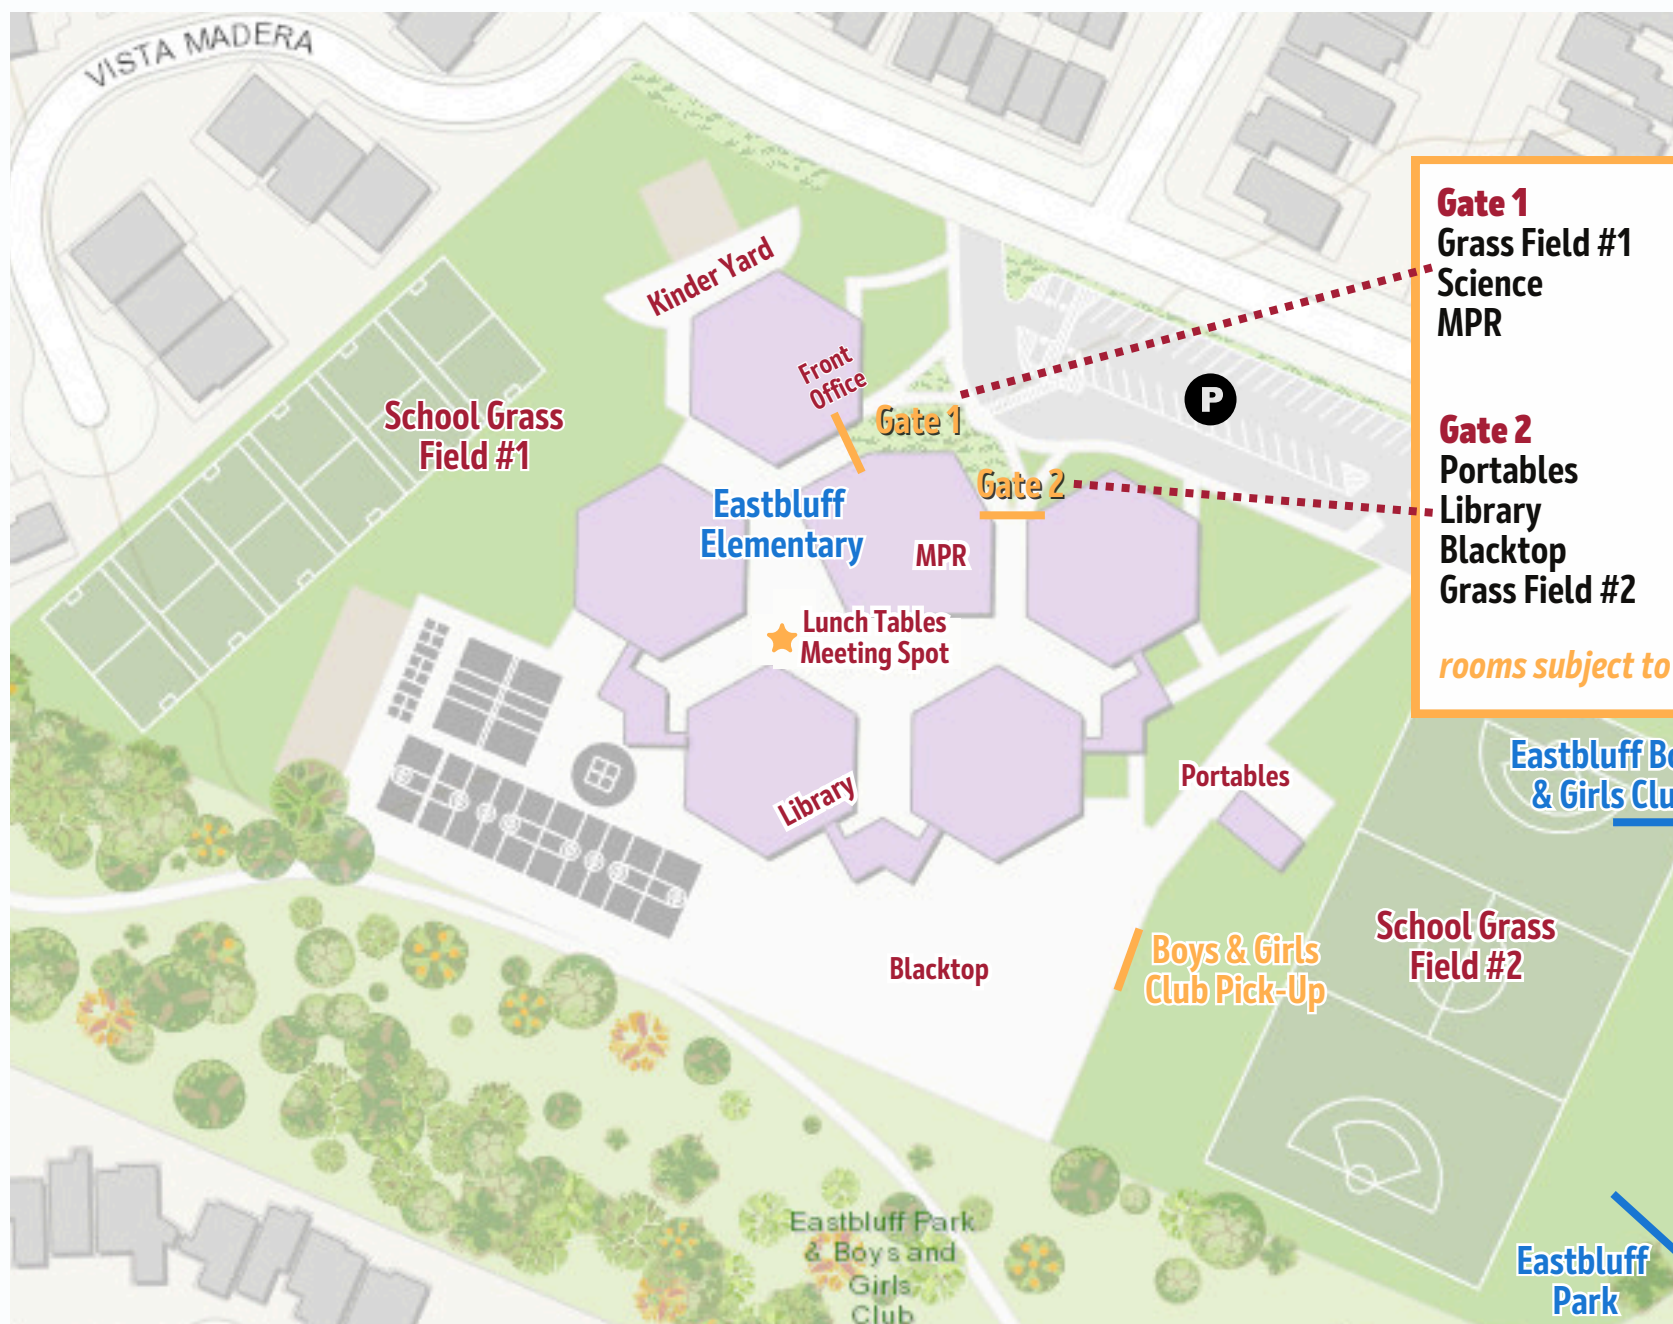

EASTBLUFF ELEMENTARY

- Gate 1**
Grass Field #1
Science
MPR
 - Gate 2**
Portables
Library
Blacktop
Grass Field #2
- rooms subject to change*

2627 Vista del Oro

This elementary school location is part of the Newport-Mesa Unified School District (NMUSD), neighboring the City's Eastbluff Park and the Eastbluff branch of the Boys & Girls Club. Limited parking may be available in the lot or park on the street along Vista del Oro.