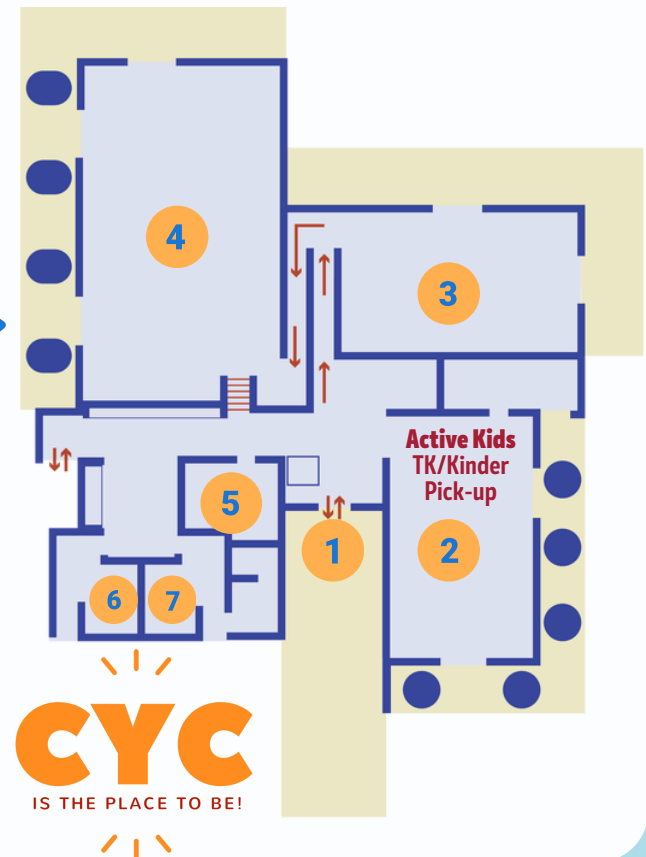

COMMUNITY YOUTH CENTER & HARBOR VIEW

OUTSIDE

INSIDE

1. Main Entrance (Iris Ave.)
2. Pirate's Cove Room
3. China Cove Room
4. Corona del Mar Dance Room
5. City Staff Office
6. Girl's Restroom
7. Boy's Restroom

3000 Fifth Ave.

This park and community center features a state-of-the-art playground, synthetic turf multipurpose field, 2 tennis courts, full court basketball court, as well as a staffed building with 2 classrooms and 1 dance room. Additional parking available in the nearby auxiliary lot.