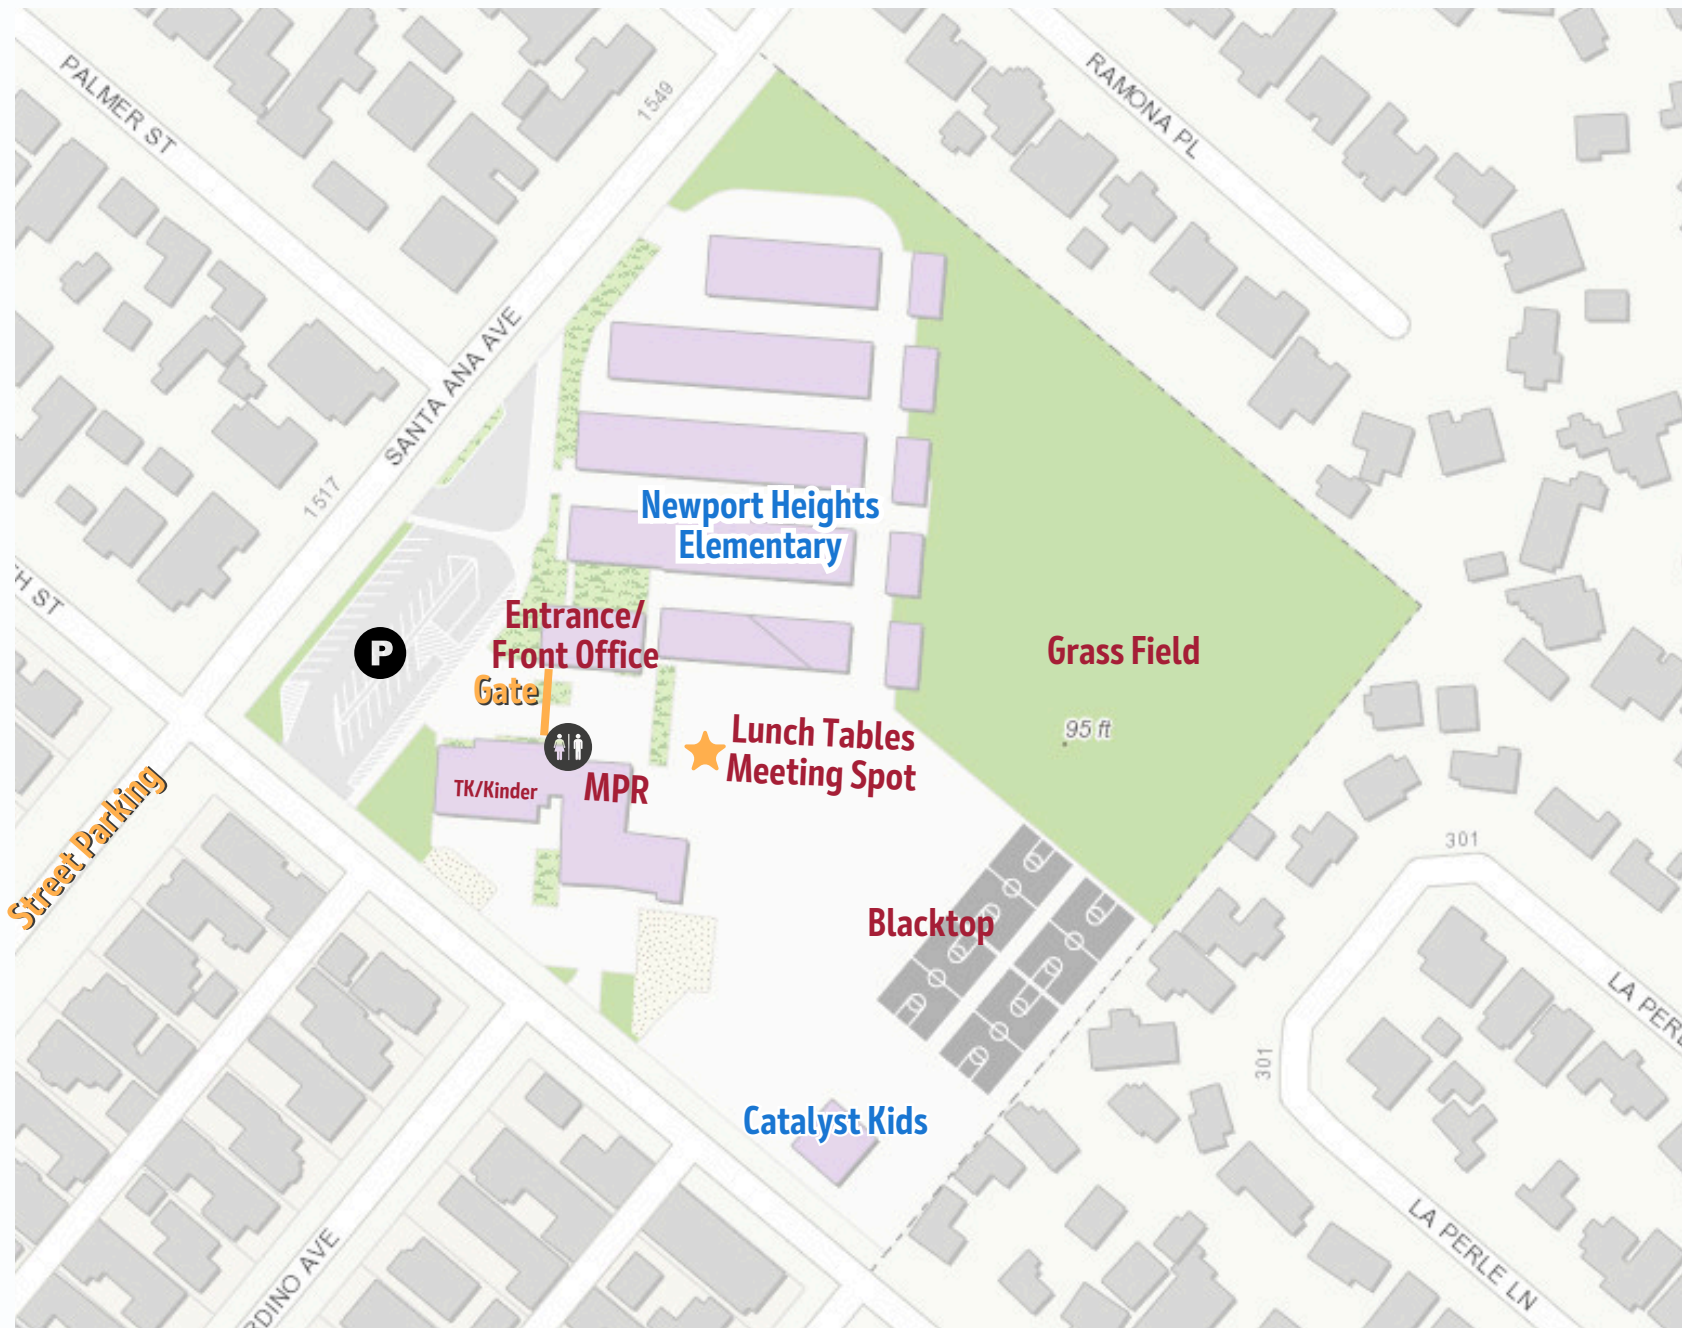

NEWPORT HEIGHTS ELEMENTARY

300 E. 15th St.

This elementary school location is part of the Newport-Mesa Unified School District (NMUSD) on the corner of Santa Ana Ave. and 15th St. Park away from the main intersection to avoid short-term parking, loading zones, and permitted parking.