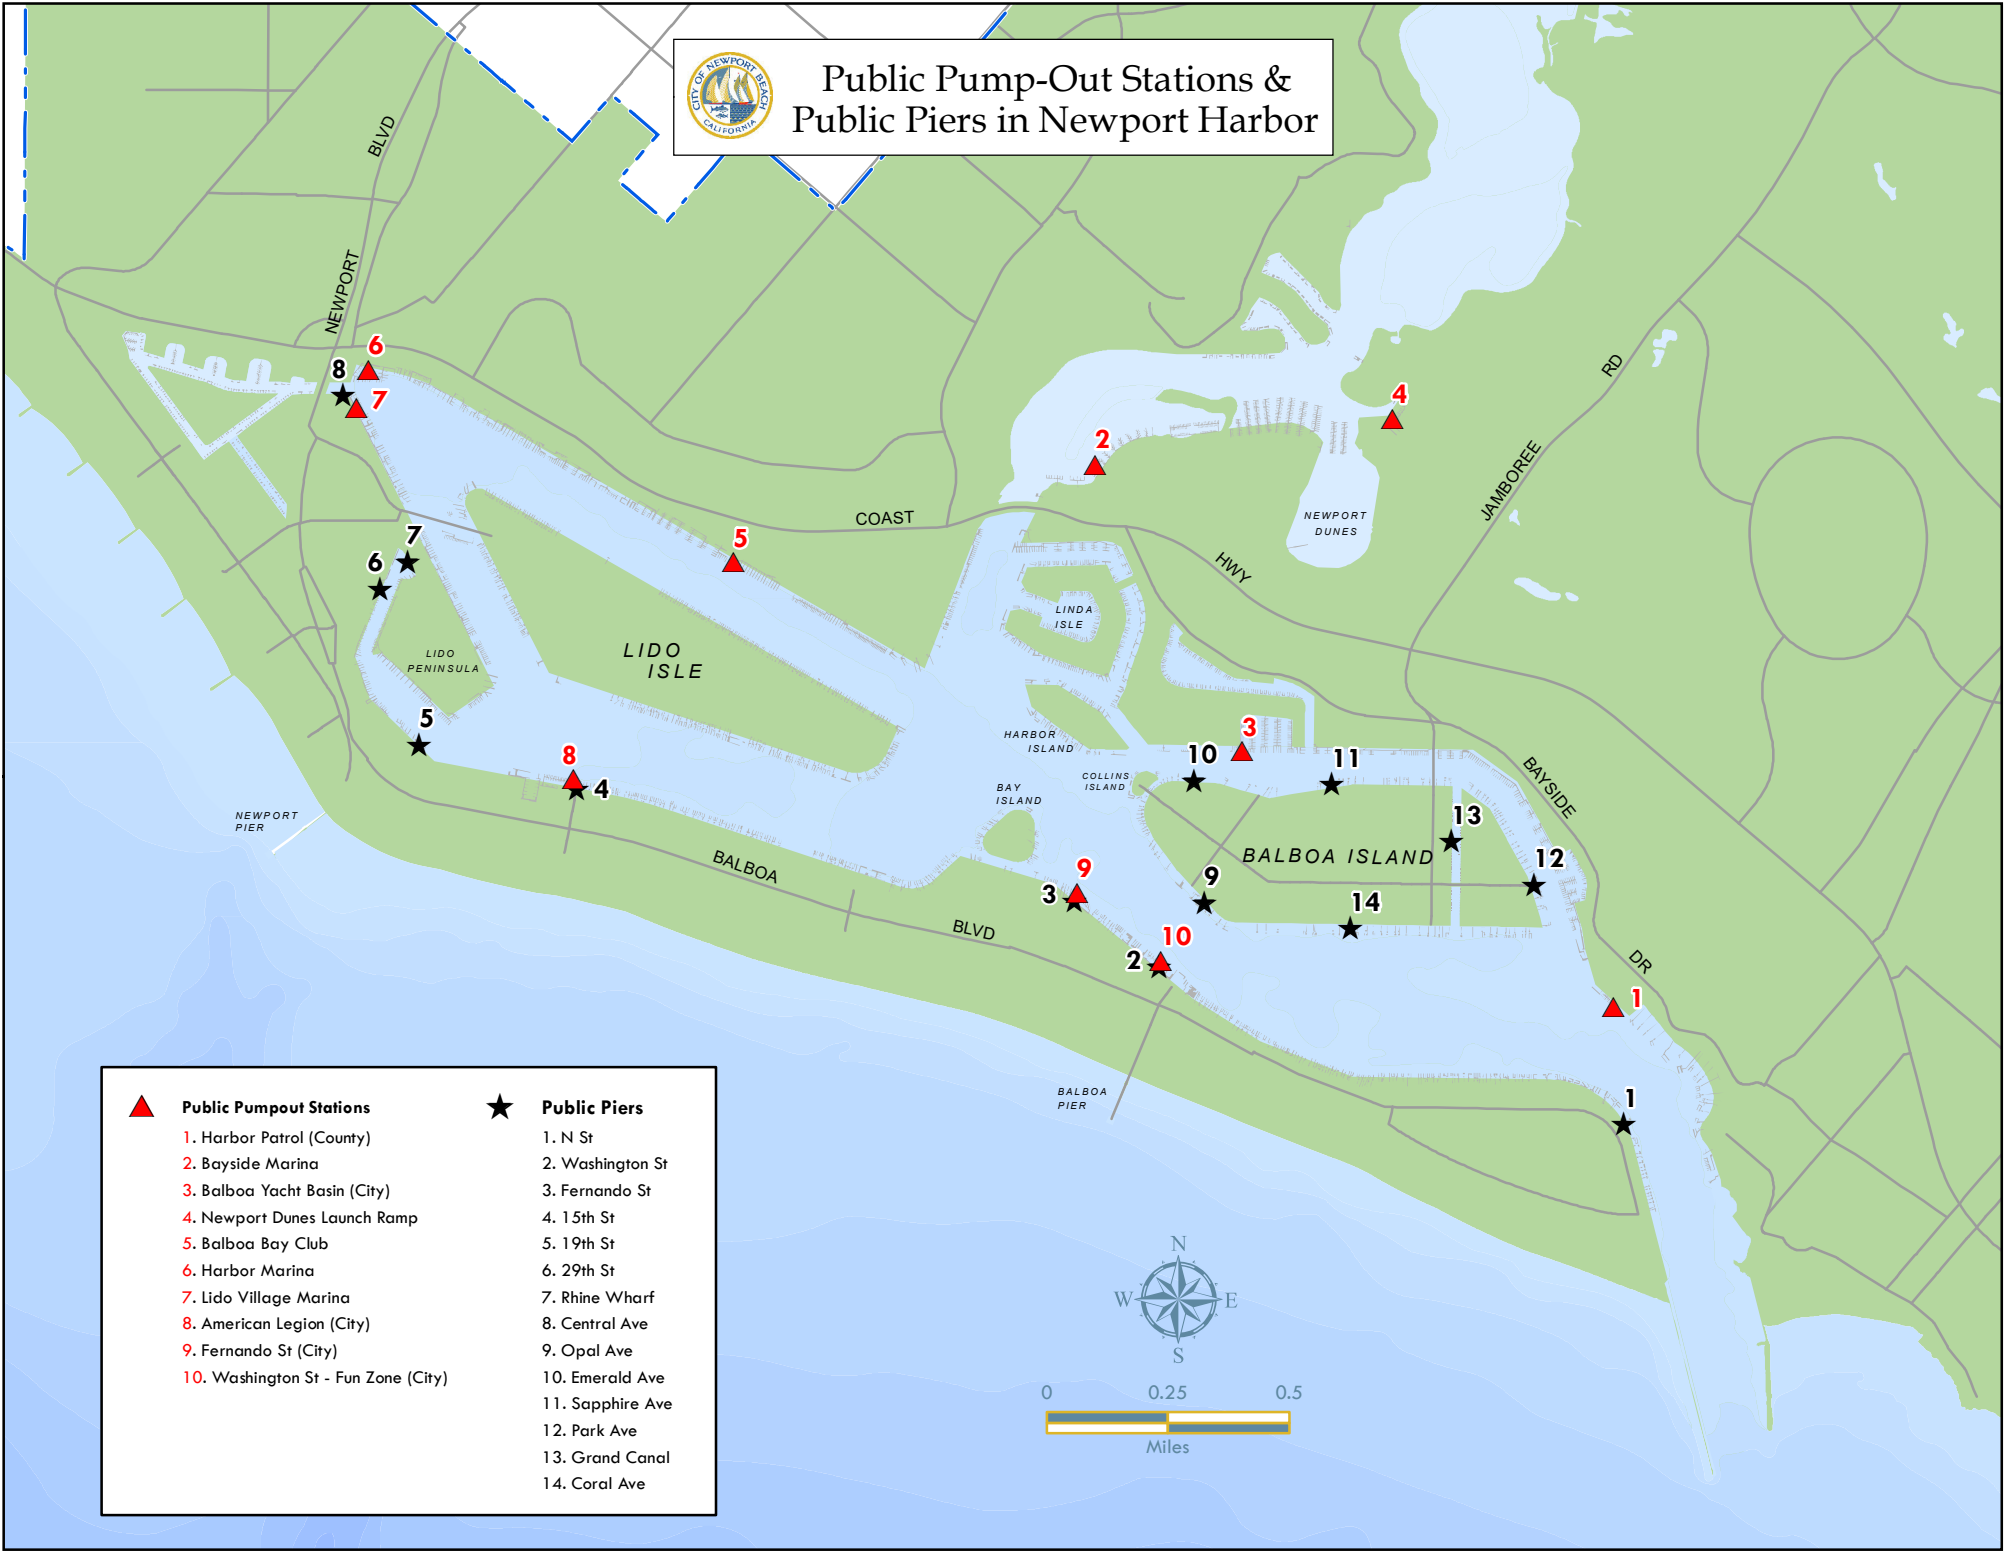

# Public Pump-Out Stations & Public Piers in Newport Harbor

▲ Public Pumpout Stations	★ Public Piers
1. Harbor Patrol (County)	1. N St
2. Bayside Marina	2. Washington St
3. Balboa Yacht Basin (City)	3. Fernando St
4. Newport Dunes Launch Ramp	4. 15th St
5. Balboa Bay Club	5. 19th St
6. Harbor Marina	6. 29th St
7. Lido Village Marina	7. Rhine Wharf
8. American Legion (City)	8. Central Ave
9. Fernando St (City)	9. Opal Ave
10. Washington St - Fun Zone (City)	10. Emerald Ave
	11. Sapphire Ave
	12. Park Ave
	13. Grand Canal
	14. Coral Ave