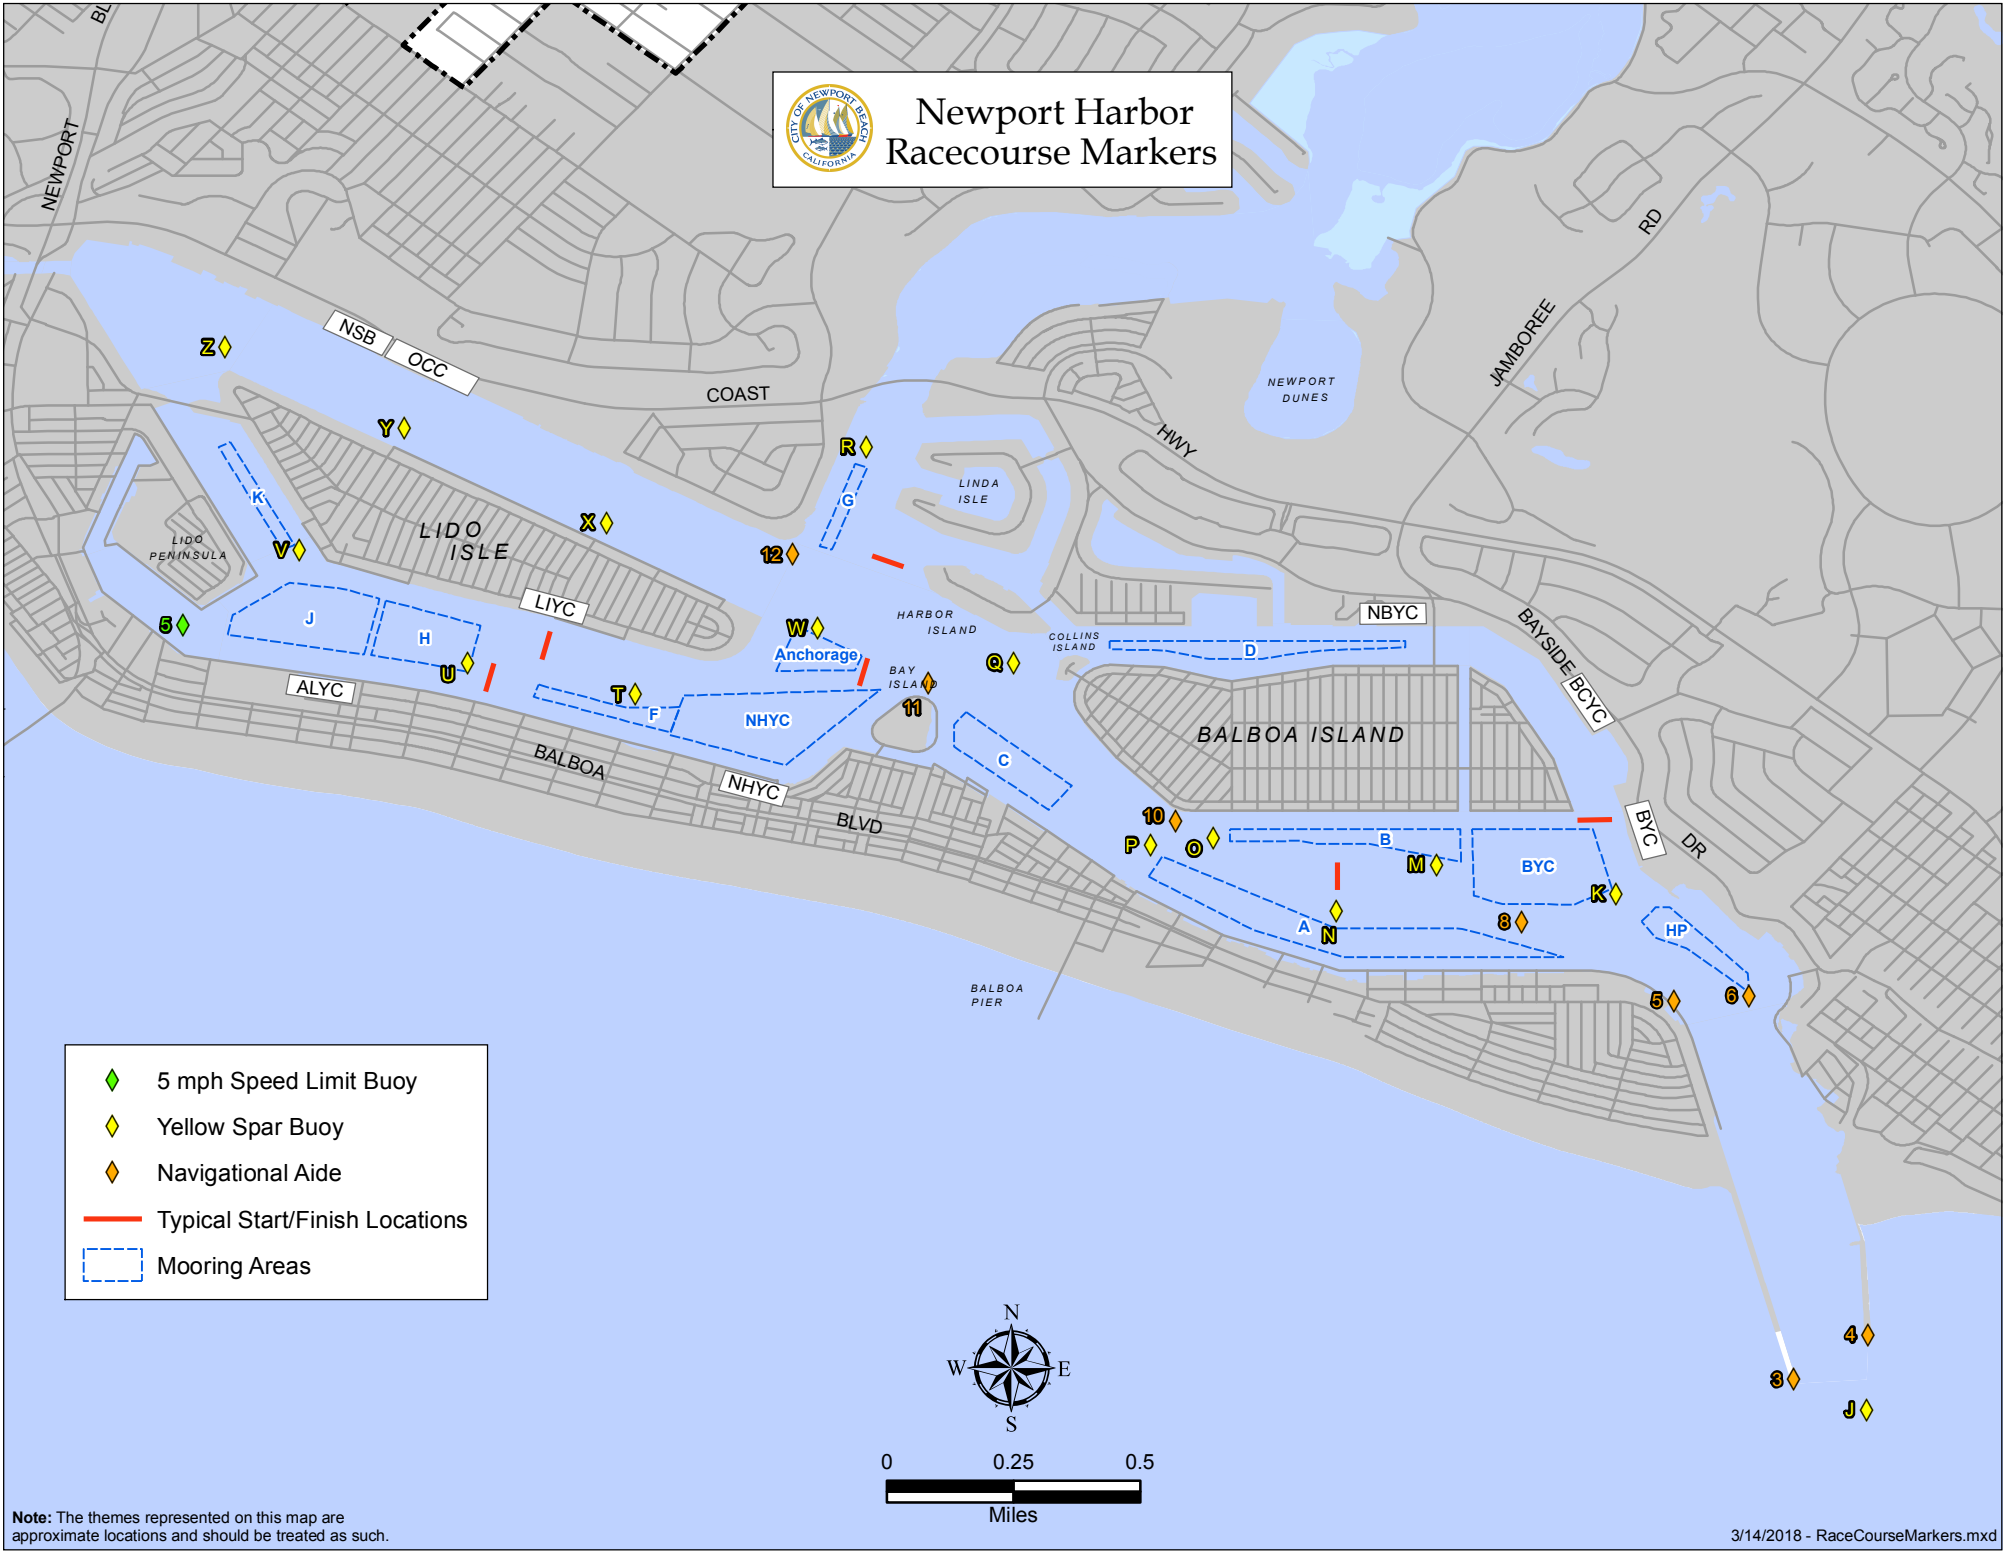

Newport Harbor Racecourse Markers

-  5 mph Speed Limit Buoy
-  Yellow Spar Buoy
-  Navigational Aide
-  Typical Start/Finish Locations
-  Mooring Areas

Note: The themes represented on this map are approximate locations and should be treated as such.