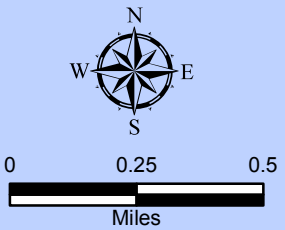

Newport Harbor Racecourse Markers

-  5 mph Speed Limit Buoy
-  Yellow Spar Buoy
-  Navigational Aide
-  Typical Start/Finish Locations
-  Mooring Areas

Note: The themes represented on this map are approximate locations and should be treated as such.