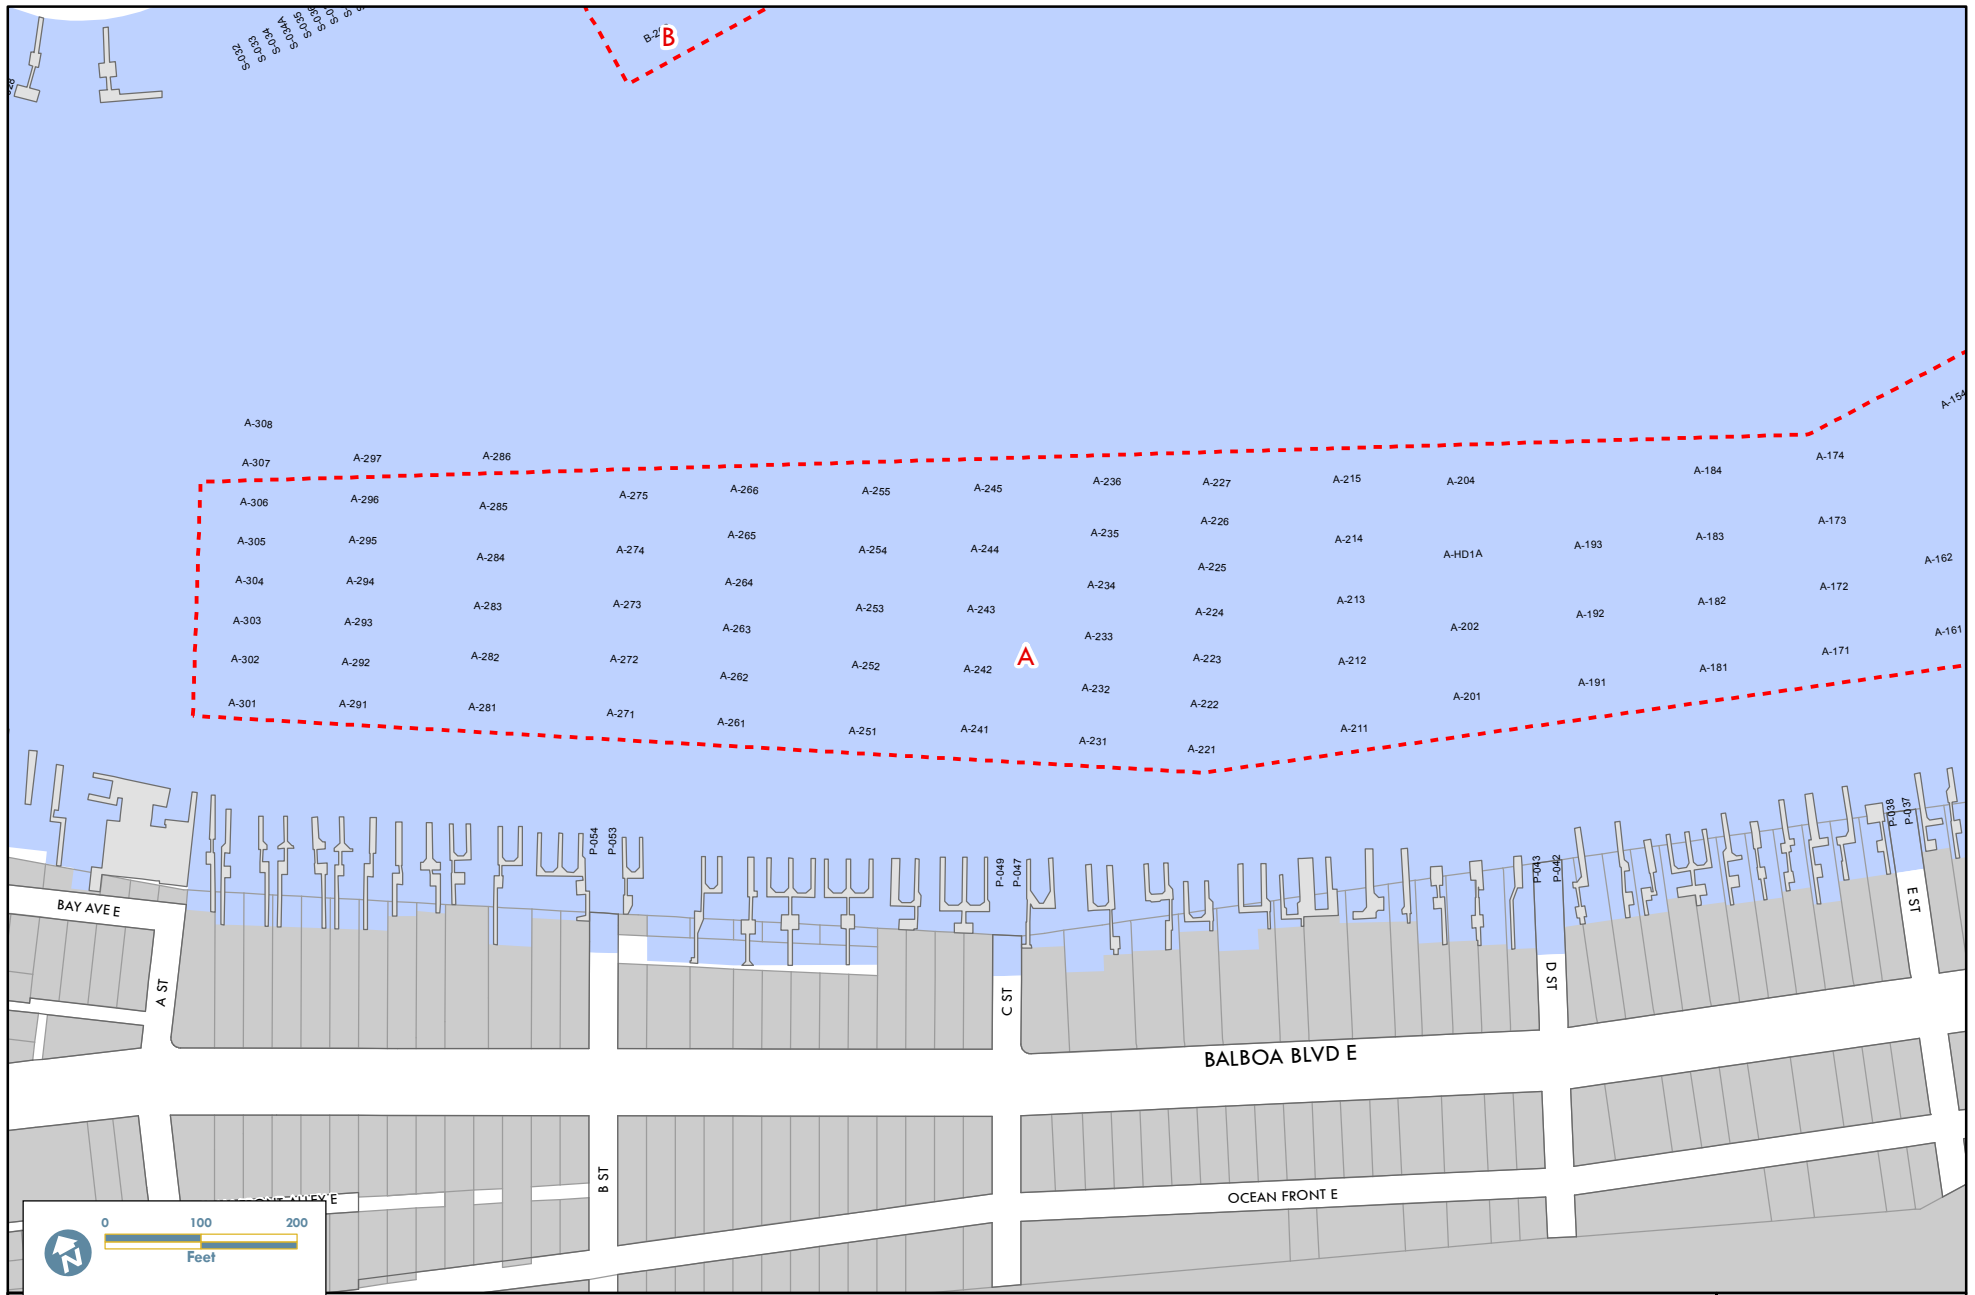

# A - Mooring

Number of Moorings: 133  
 Total Area: 964,786 sq. ft.