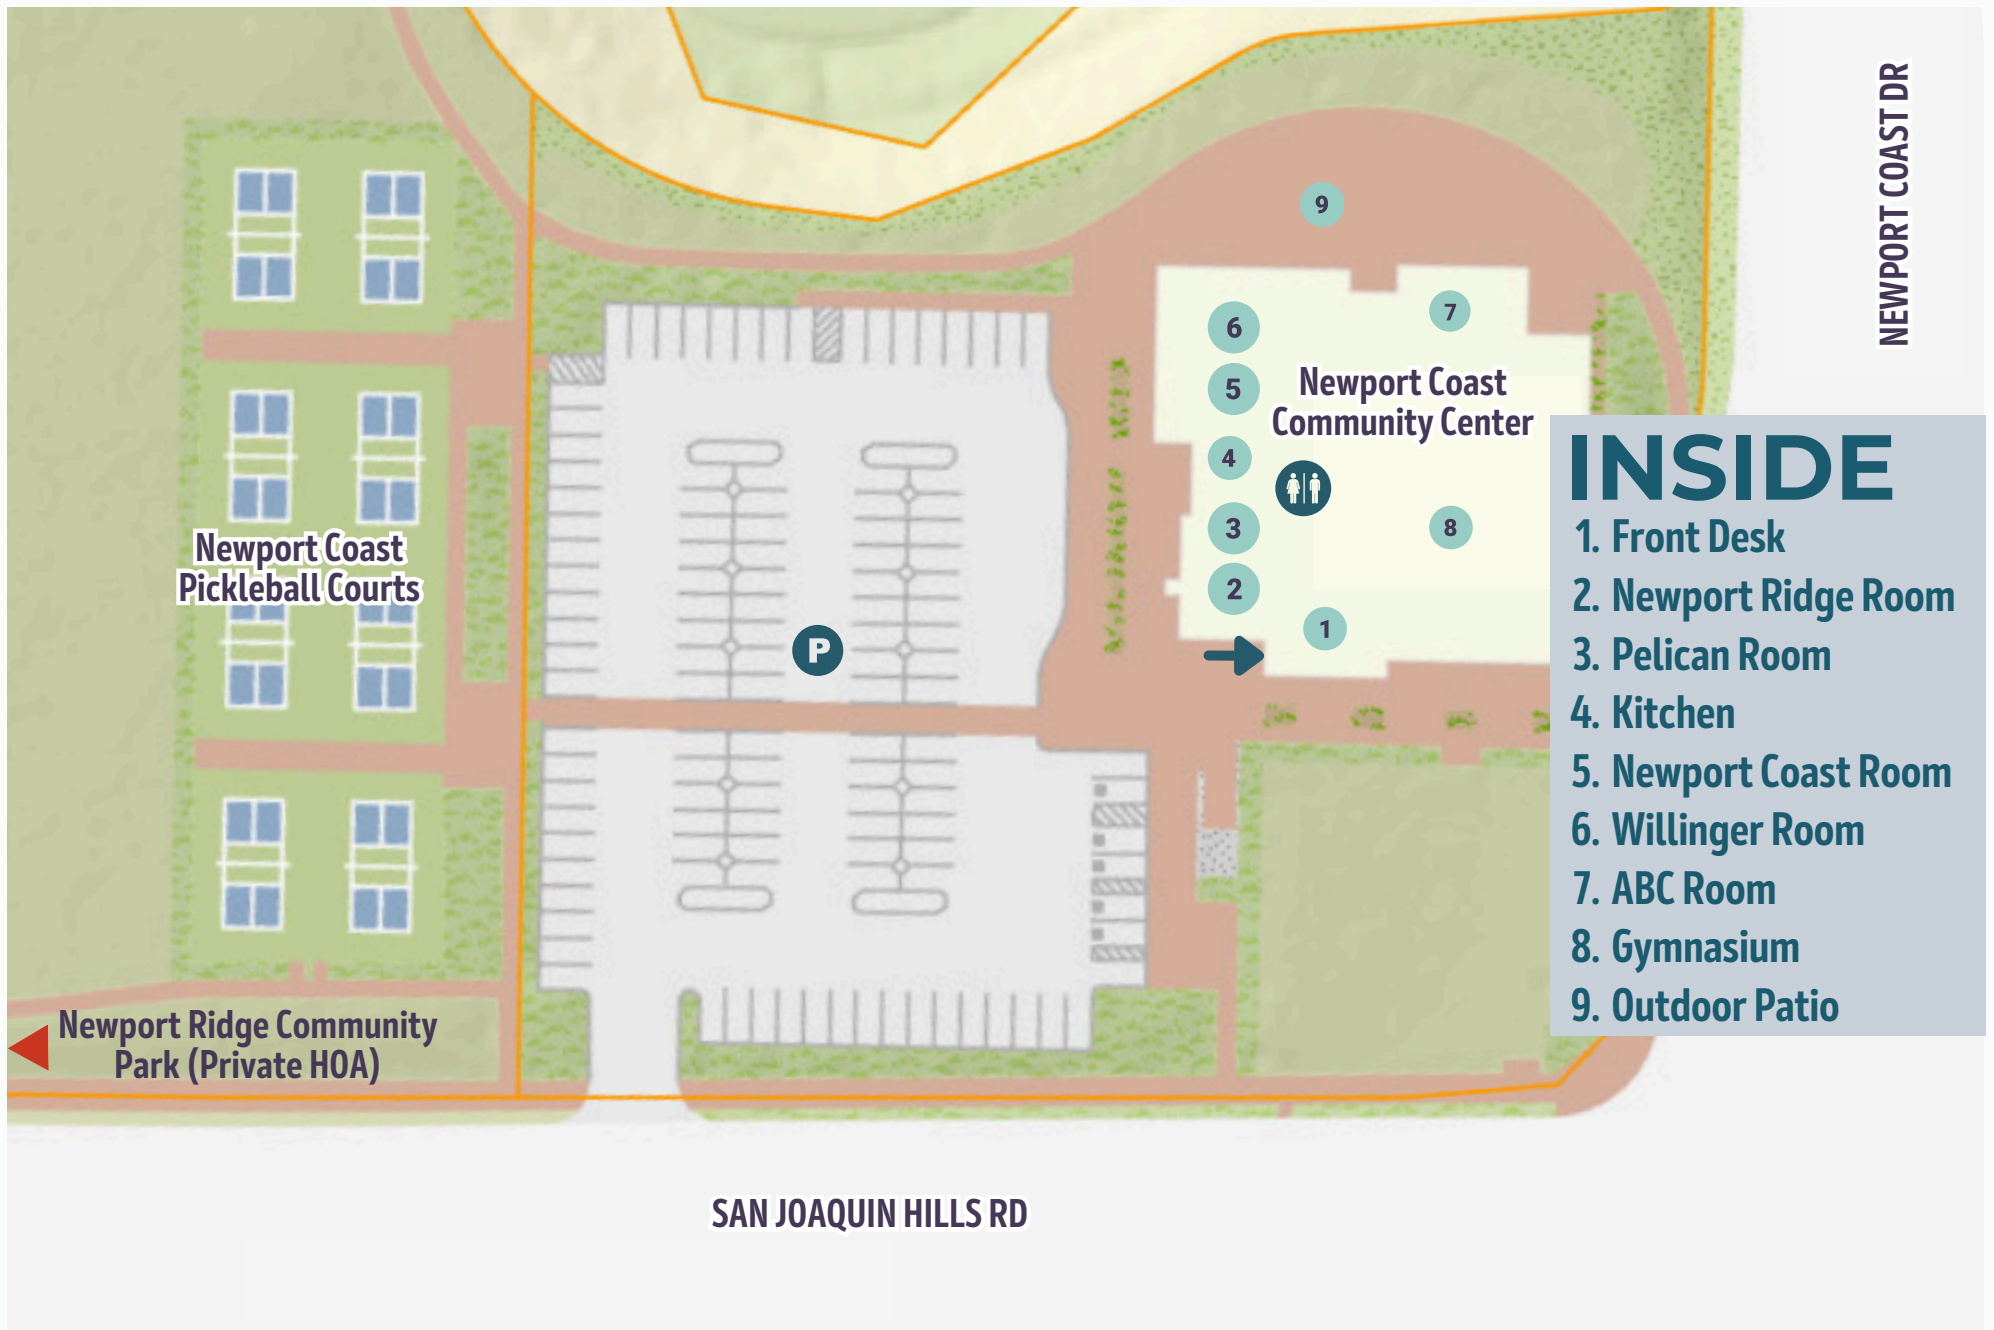

NEWPORT COAST COMMUNITY CENTER

Parks
Make
Life
Better!

6401 San Joaquin Hills Rd.

This staffed community center includes 4 multipurpose rooms that can be combined into 2 larger spaces, an outdoor patio space, kitchen, and a gymnasium equipped with basketball, volleyball, and pickleball lines.